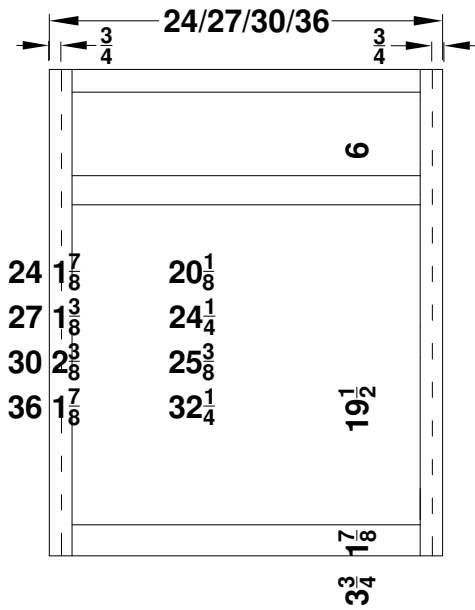

Base Cabinets for 66"-96" Vanity 3-Piece One Bowl Combinations –Molding Overlay Collections Tuscany and Ulverston

Face frames rails are 1 7/8" except where noted. Cabinet height is 33 1/2". All Dimensions are shown in inches rounded up or down to the nearest 1/8".

**AD1521L/18L
AD1821L/18L
AD2421L/18L**

**BV2421N/18N
BV2721N/18N
BV3021N/18N
BV3621N/18N**

**AD1521R/18R
AD1821R/18R
AD2421R/18R**

**BV2421L/18L
BV2721L/18L
BV3021L/18L
BV3621L/18L**

**AD1521N/18N
AD1821N/18N
AD2421N/18N**

**BV2421R/18R
BV2721R/18R
BV3021R/18R
BV3621R/18R**