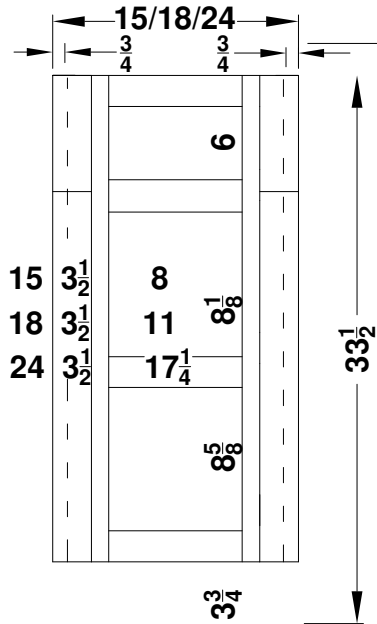

Base Cabinets for 66"-96" Vanity 3-Piece One Bowl Combinations –Molding Overlay Collections Tuscany and Ulverston

Face frames rails are 1 7/8" except where noted. Cabinet height is 33 1/2". All Dimensions are shown in inches rounded up or down to the nearest 1/8".

**AD1521L/18L
AD1821L/18L
AD2421L/18L**

**BV2421N/18N
BV2721N/18N
BV3021N/18N
BV3621N/18N**

**AD1521R/18R
AD1821R/18R
AD2421R/18R**

**BV2421L/18L
BV2721L/18L
BV3021L/18L
BV3621L/18L**

**AD1521N/18N
AD1821N/18N
AD2421N/18N**

**BV2421R/18R
BV2721R/18R
BV3021R/18R
BV3621R/18R**