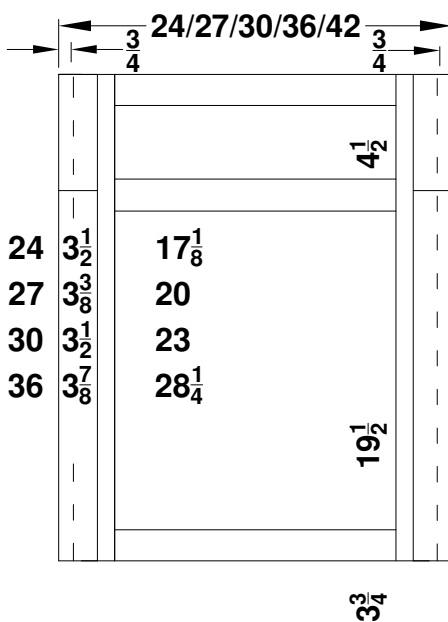

Base Cabinets for 66"-96" Vanity 3-Piece One Bowl Combinations –Molding Overlay Collections Tuscany and Ulverston

Face frames rails are 1 7/8" except where noted. Cabinet height is 33 1/2". All Dimensions are shown in inches rounded up or down to the nearest 1/8".

**AD1521L/18L
AD1821L/18L
AD2421L/18L**

**BV2421N/18N
BV2721N/18N
BV3021N/18N
BV3621N/18N**

**AD1521R/18R
AD1821R/18R
AD2421R/18R**

**BV2421L/18L
BV2721L/18L
BV3021L/18L
BV3621L/18L**

**AD1521N/18N
AD1821N/18N
AD2421N/18N**

**BV2421R/18R
BV2721R/18R
BV3021R/18R
BV3621R/18R**