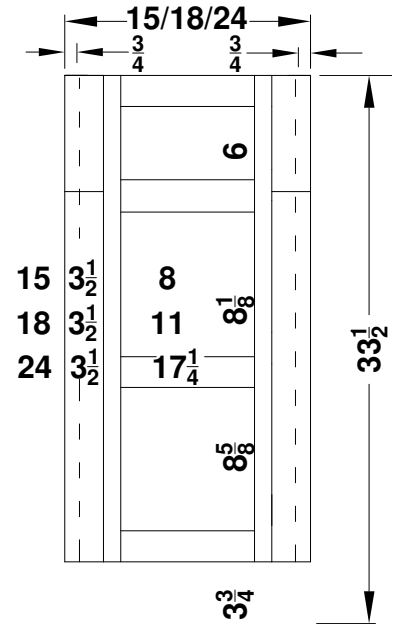

Base Cabinets for 66"-96" Vanity 3-Piece One Bowl Combinations –Molding Overlay Collections Tuscany and Ulverston

Face frames rails are 1 7/8" except where noted. Cabinet height is 33 1/2". All Dimensions are shown in inches rounded up or down to the nearest 1/8".

**AD1521L/18L
AD1821L/18L
AD2421L/18L**

**BV2421N/18N
BV2721N/18N
BV3021N/18N
BV3621N/18N**

**AD1521R/18R
AD1821R/18R
AD2421R/18R**

**BV2421L/18L
BV2721L/18L
BV3021L/18L
BV3621L/18L**

**AD1521N/18N
AD1821N/18N
AD2421N/18N**

**BV2421R/18R
BV2721R/18R
BV3021R/18R
BV3621R/18R**