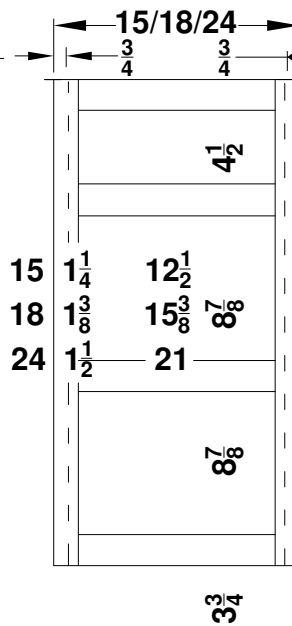

Base Cabinets for 66"-96" Vanity 3-Piece One Bowl Combinations –Molding Overlay Collections Tuscany and Ulverston

Face frames rails are 1 7/8" except where noted. Cabinet height is 33 1/2". All Dimensions are shown in inches rounded up or down to the nearest 1/8".

**AD1521L/18L
AD1821L/18L
AD2421L/18L**

**BV2421N/18N
BV2721N/18N
BV3021N/18N
BV3621N/18N**

**AD1521R/18R
AD1821R/18R
AD2421R/18R**

**BV2421L/18L
BV2721L/18L
BV3021L/18L
BV3621L/18L**

**AD1521N/18N
AD1821N/18N
AD2421N/18N**

**BV2421R/18R
BV2721R/18R
BV3021R/18R
BV3621R/18R**