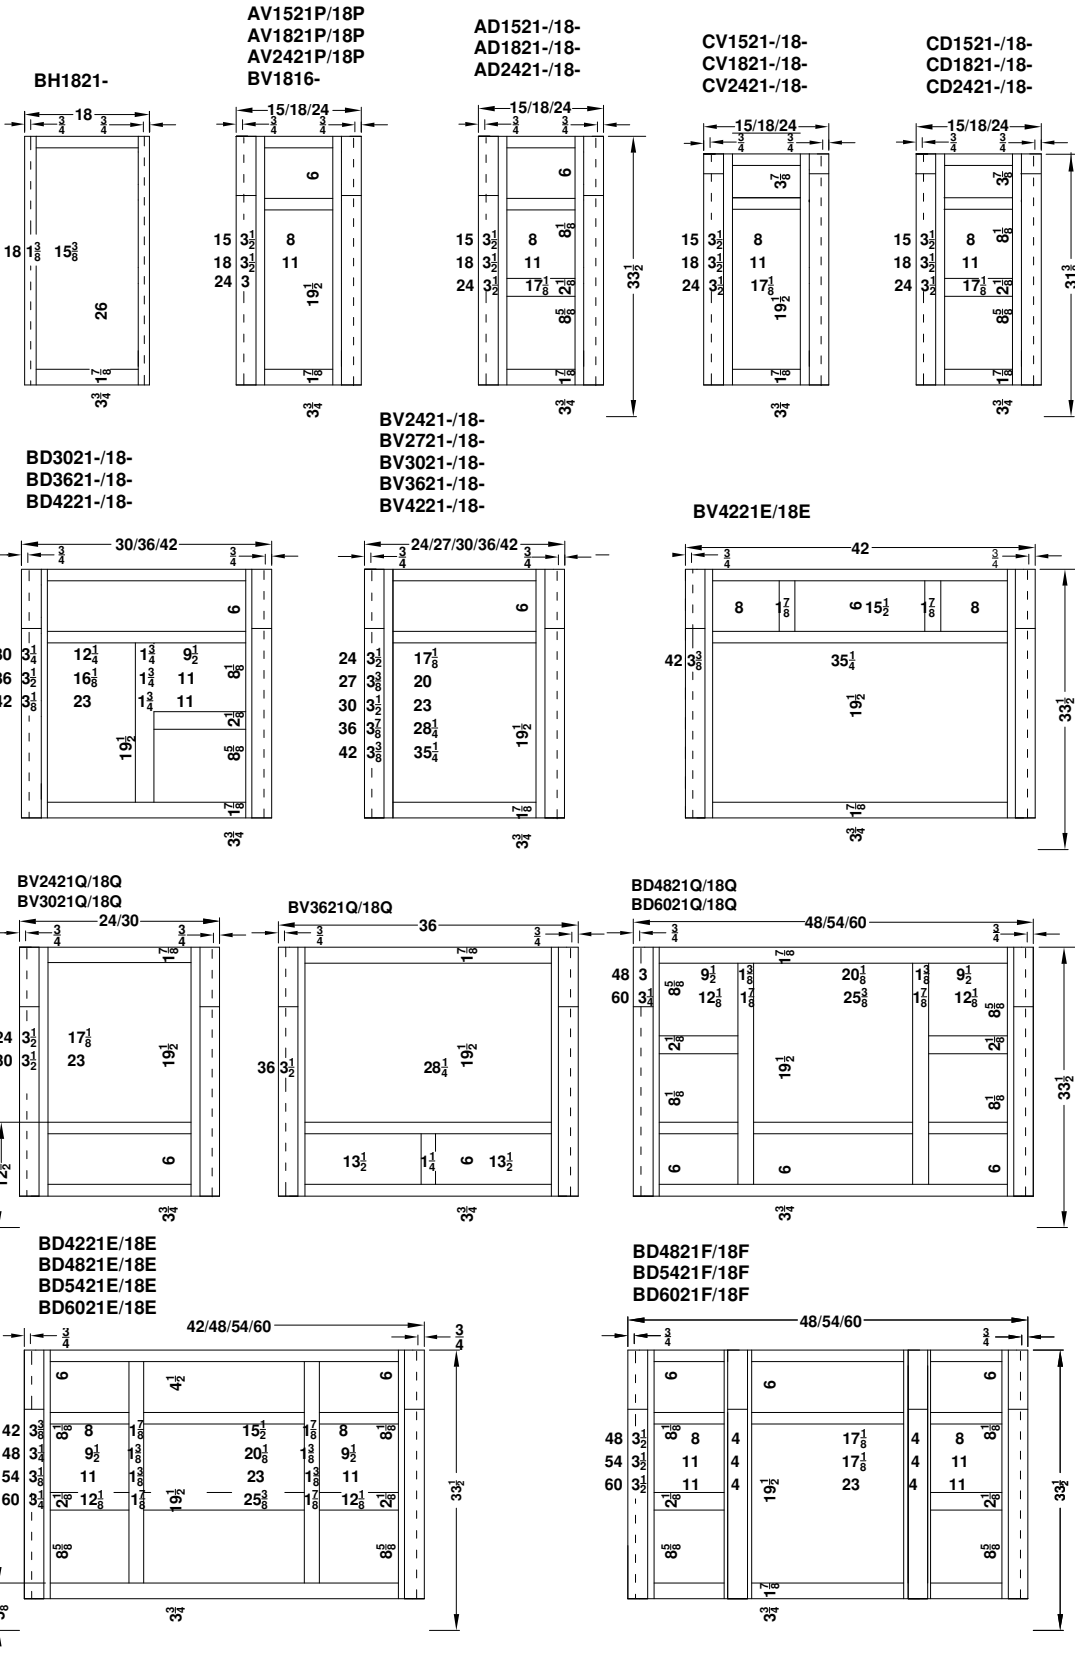

Vanity Specifications-Molding Overlay Collections

Tuscany and Ulverston

Face frame rails are 1 7/8" except where noted. Cabinet height is 33 1/2". All Dimensions are shown in inches rounded up or down to the nearest 1/8".

Vanity Specifications-Molding Overlay Collections

Tuscany and Ulverston

Face frames rails are 1 7/8" except where noted. Cabinet height is 33 1/2". All Dimensions are shown in inches rounded up or down to the nearest 1/8".

BD4821-/18-
BD5421-/18-
BD6021-/18-

BV4821-/18-
BV5421-/18-
BV6021-/18-

BD48BFE
BD54BFE
BD60BFE

BD5421M/18M
BD6021M/18M