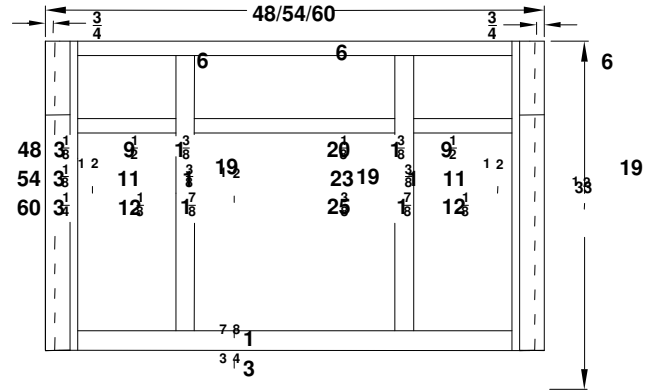

Vanity Specifications-Molding Overlay Collections

Tuscany and Ulverston

Face frame rails are 1 7/8" except where noted. Cabinet height is 33 1/2". All Dimensions are shown in inches rounded up or down to the nearest 1/8".

Vanity Specifications-Molding Overlay Collections

Tuscany and Ulverston

Face frames rails are 1 7/8" except where noted. Cabinet height is 33 1/2". All Dimensions are shown in inches rounded up or down to the nearest 1/8".

BD4821-/18-
BD5421-/18-
BD6021-/18-

BV4821-/18-
BV5421-/18-
BV6021-/18-

BD48BFE
BD54BFE
BD60BFE

BD5421M/18M
BD6021M/18M