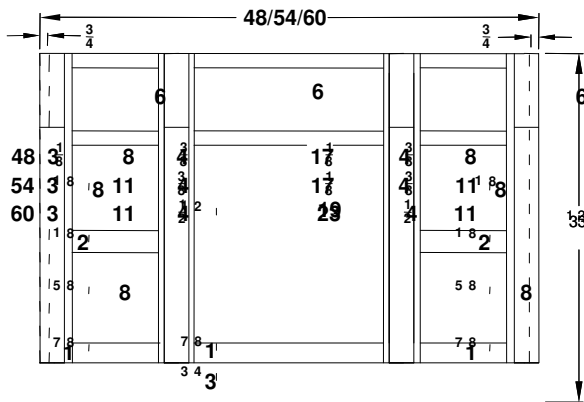

Vanity Specifications-Molding Overlay Collections

Tuscany and Ulverston

Face frame rails are 1 7/8" except where noted. Cabinet height is 33 1/2". All Dimensions are shown in inches rounded up or down to the nearest 1/8".

Vanity Specifications-Molding Overlay Collections

Tuscany and Ulverston

Face frames rails are 1 7/8" except where noted. Cabinet height is 33 1/2". All Dimensions are shown in inches rounded up or down to the nearest 1/8".

BD4821-/18-
BD5421-/18-
BD6021-/18-

BV4821-/18-
BV5421-/18-
BV6021-/18-

BD48BFE
BD54BFE
BD60BFE

BD5421M/18M
BD6021M/18M