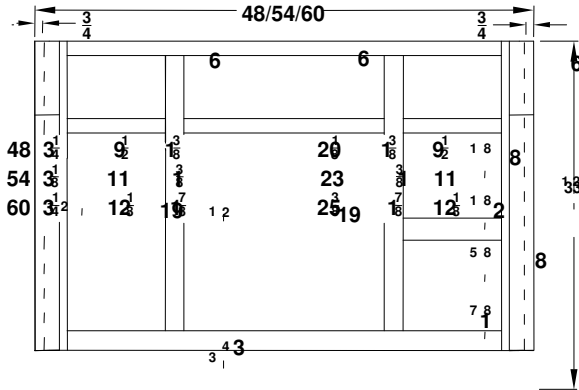

Vanity Specifications-Molding Overlay Collections

Tuscany and Ulverston

Face frame rails are 1 7/8" except where noted. Cabinet height is 33 1/2". All Dimensions are shown in inches rounded up or down to the nearest 1/8".

Vanity Specifications-Molding Overlay Collections

Tuscany and Ulverston

Face frames rails are 1 7/8" except where noted. Cabinet height is 33 1/2". All Dimensions are shown in inches rounded up or down to the nearest 1/8".

BD4821-/18-
BD5421-/18-
BD6021-/18-

BV4821-/18-
BV5421-/18-
BV6021-/18-

BD48BFE
BD54BFE
BD60BFE

BD5421M/18M
BD6021M/18M