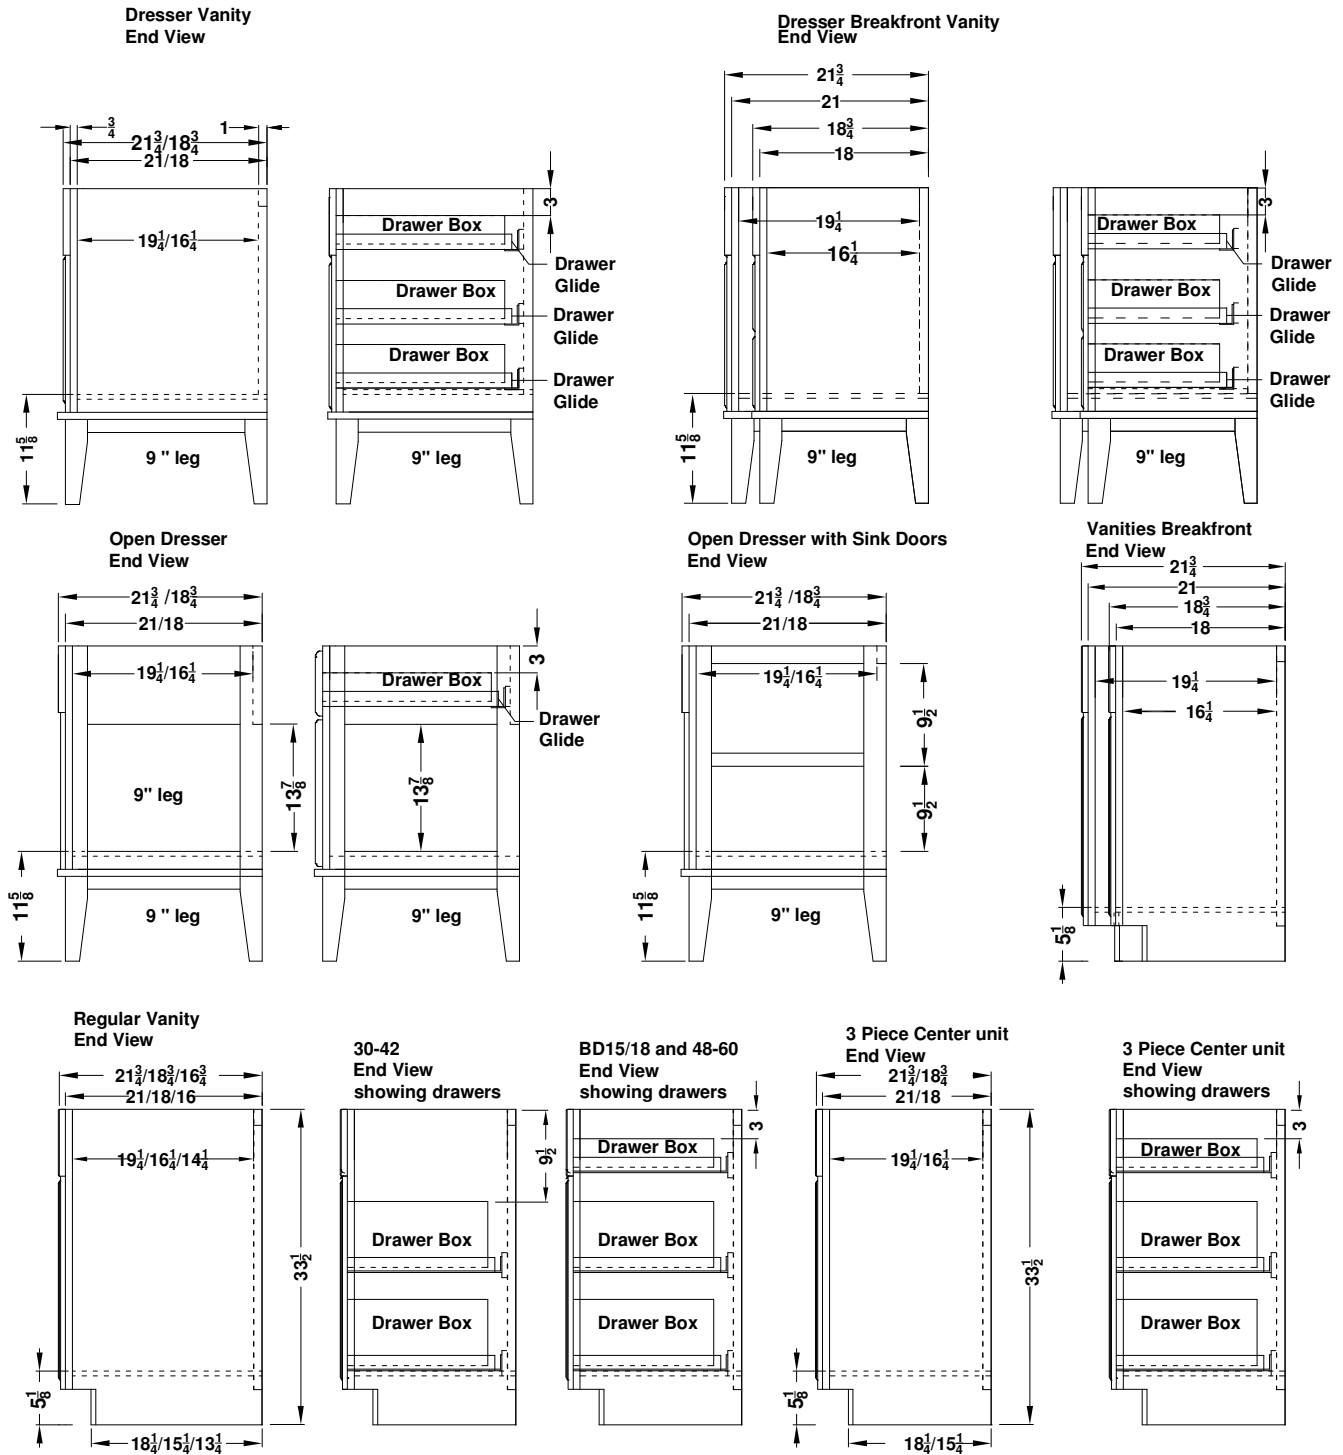

Cabinet End & Drawer Box Specifications

Molding Overlay Collections

Tuscany and Ulverston

Cabinet height is 33 1/2". All Dimensions are shown in inches rounded up or down to the nearest 1/8".

- Drawer box widths are approximately 3/8" narrower than the drawer opening.
- The inside dimensions are 1 1/4" less than outside dimensions.
- The 12" deep cabinet has a 9" long drawer box, the 15" deep cabinet has a 12" long drawer box, the 18" deep cabinet has a 15" long drawer box, the 21" cabinet has 18" long drawer box and the 24" cabinet has a 21" long drawer box.