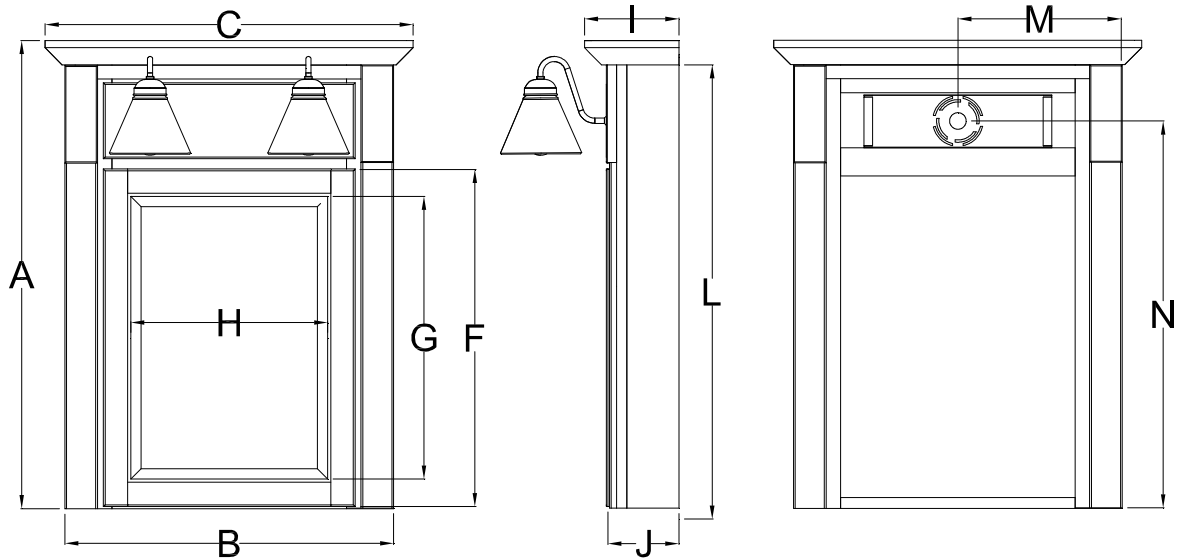

Breakfront Mirrored Cabinet with Lights Specifications

Royale Molding Overlay Collections

Tuscany and Ulverston

One Door Cabinets

	Cabinet		Crown	Sill	Door		Mirror		Crown	Cab	Sill	Cab	Electric	
	Height A	Width B	Width C	Width D	Width E	Height F	Height G	Width H	Depth I	Depth J	Depth K	Height L	Width M	Height N
BM24PBL/R	37 5/8	24	26 1/2	NA	18	28 3/4	24 3/4	14 7/8	5 1/4	4 1/2	NA	36	12	32 1/2
BM30PBL/R	37 5/8	30	32 1/2	NA	24	28 3/4	24 3/4	19 3/8	6 1/2	6	NA	36	15	32 1/2

Two Door Cabinets

	Cabinet		Crown	Sill	Door		Mirror		Crown	Cab	Sill	Cab	Electric	
	Height A	Width B	Width C	Width D	Width E	Height F	Height G	Width H	Depth I	Depth J	Depth K	Height L	Width M	Height N
BM30PB-	37 5/8	30	32 1/2	NA	12	28 3/4	24 3/4	10	6 1/2	5 1/4	NA	36	15	32 1/2

Breakfront Mirrored Cabinet Specifications

Molding Overlay Collections

Tuscany and Ulverston

	Cabinet		Crown	SILL	Door		Mirror		Crown	Cab	Sill	Cab	Electric		Storage
	Height A	Width B	Width C	Width D	Width E	Height F	Height G	Width H	Depth I	Depth J	Depth K	Height L	Width M	Height N	Width O
BM12PL-	31 7/8	12	13 3/8	NA	9	28 3/8	24 3/4	7	4 1/2	3 3/8	NA	30 1/8	NA	NA	8
BM12PR-	31 7/8	12	13 3/8	NA	9	28 3/8	24 3/4	7	4 1/2	3 3/8	NA	30 1/8	NA	NA	8
BM15PL-	31 7/8	15	16 3/8	NA	12	28 3/8	24 3/4	10 1/8	4 1/2	3 3/8	NA	30 1/8	NA	NA	11
BM15PR-	31 7/8	15	16 3/8	NA	12	28 3/8	24 3/4	10 1/8	4 1/2	3 3/8	NA	30 1/8	NA	NA	11