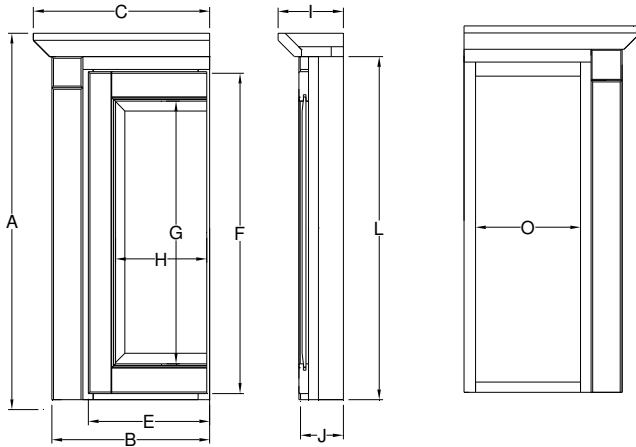

Breakfront Mirrored Cabinet with Lights Specifications

Royale Molding Overlay Collections

Tuscany and Ulverston

One Door Cabinets

	Cabinet		Crown	Sill	Door		Mirror		Crown	Cab	Sill	Cab	Electric	
	Height A	Width B	Width C	Width D	Width E	Height F	Height G	Width H	Depth I	Depth J	Depth K	Height L	Width M	Height N
BM24PBL/R	37 5/8	24	26 1/2	NA	18	28 3/4	24 3/4	14 7/8	5 1/4	4 1/2	NA	36	12	32 1/2
BM30PBL/R	37 5/8	30	32 1/2	NA	24	28 3/4	24 3/4	19 3/8	6 1/2	6	NA	36	15	32 1/2

Two Door Cabinets

	Cabinet		Crown	Sill	Door		Mirror		Crown	Cab	Sill	Cab	Electric	
	Height A	Width B	Width C	Width D	Width E	Height F	Height G	Width H	Depth I	Depth J	Depth K	Height L	Width M	Height N
BM30PB-	37 5/8	30	32 1/2	NA	12	28 3/4	24 3/4	10	6 1/2	5 1/4	NA	36	15	32 1/2

Breakfront Mirrored Cabinet Specifications

Molding Overlay Collections

Tuscany and Ulverston

	Cabinet		Crown	SILL	Door		Mirror		Crown	Cab	Sill	Cab	Electric		Storage
	Height A	Width B	Width C	Width D	Width E	Height F	Height G	Width H	Depth I	Depth J	Depth K	Height L	Width M	Height N	Width O
BM12PL-	31 7/8	12	13 3/8	NA	9	28 3/8	24 3/4	7	4 1/2	3 3/8	NA	30 1/8	NA	NA	8
BM12PR-	31 7/8	12	13 3/8	NA	9	28 3/8	24 3/4	7	4 1/2	3 3/8	NA	30 1/8	NA	NA	8
BM15PL-	31 7/8	15	16 3/8	NA	12	28 3/8	24 3/4	10 1/8	4 1/2	3 3/8	NA	30 1/8	NA	NA	11
BM15PR-	31 7/8	15	16 3/8	NA	12	28 3/8	24 3/4	10 1/8	4 1/2	3 3/8	NA	30 1/8	NA	NA	11