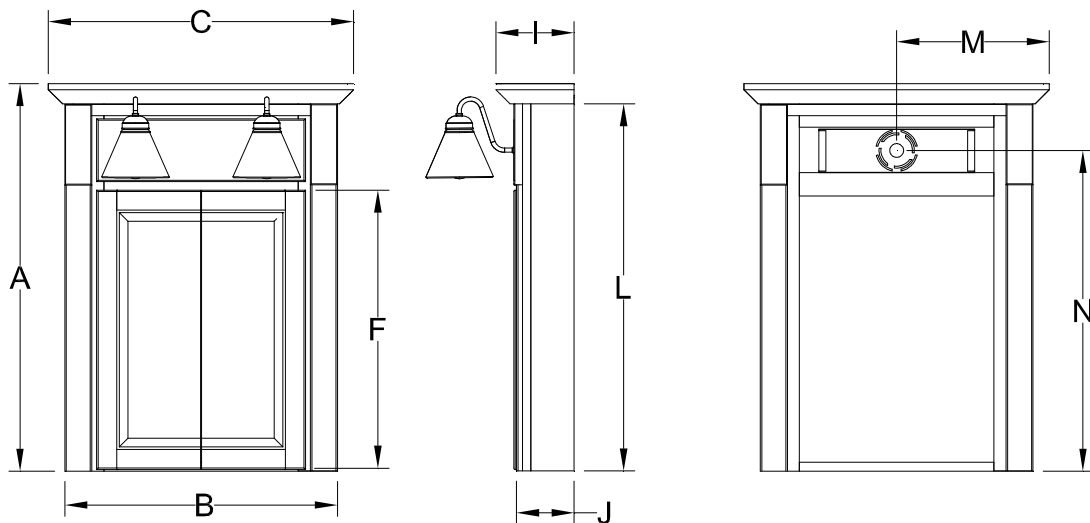

Breakfront Mirrored Cabinet with Lights Specifications

Royale Molding Overlay Collections

Tuscany and Ulverston

One Door Cabinets

	Cabinet		Crown	Sill	Door		Mirror		Crown	Cab	Sill	Cab	Electric	
	Height A	Width B	Width C	Width D	Width E	Height F	Height G	Width H	Depth I	Depth J	Depth K	Height L	Width M	Height N
BM24PBL/R	37 5/8	24	26 1/2	NA	18	28 3/4	24 3/4	14 7/8	5 1/4	4 1/2	NA	36	12	32 1/2
BM30PBL/R	37 5/8	30	32 1/2	NA	24	28 3/4	24 3/4	19 3/8	6 1/2	6	NA	36	15	32 1/2

Two Door Cabinets

	Cabinet		Crown	Sill	Door		Mirror		Crown	Cab	Sill	Cab	Electric	
	Height A	Width B	Width C	Width D	Width E	Height F	Height G	Width H	Depth I	Depth J	Depth K	Height L	Width M	Height N
BM30PB-	37 5/8	30	32 1/2	NA	12	28 3/4	24 3/4	10	6 1/2	5 1/4	NA	36	15	32 1/2

Breakfront Mirrored Cabinet Specifications

Molding Overlay Collections

Tuscany and Ulverston

	Cabinet		Crown	SILL	Door		Mirror		Crown	Cab	Sill	Cab	Electric		Storage
	Height A	Width B	Width C	Width D	Width E	Height F	Height G	Width H	Depth I	Depth J	Depth K	Height L	Width M	Height N	Width O
BM12PL-	31 7/8	12	13 3/8	NA	9	28 3/8	24 3/4	7	4 1/2	3 3/8	NA	30 1/8	NA	NA	8
BM12PR-	31 7/8	12	13 3/8	NA	9	28 3/8	24 3/4	7	4 1/2	3 3/8	NA	30 1/8	NA	NA	8
BM15PL-	31 7/8	15	16 3/8	NA	12	28 3/8	24 3/4	10 1/8	4 1/2	3 3/8	NA	30 1/8	NA	NA	11
BM15PR-	31 7/8	15	16 3/8	NA	12	28 3/8	24 3/4	10 1/8	4 1/2	3 3/8	NA	30 1/8	NA	NA	11