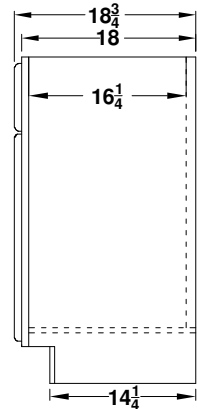

Cabinet End & Drawer Box Specifications

Overlay Collections

Bedford, Quentin, Revere and Springhill

Cabinet height is 33 1/2". All Dimensions are shown in inches rounded up or down to the nearest 1/8".

Dresser
End View

Dresser Breakfront
End View

Open Dresser
End View

Open Dresser with Sink Doors
End View

Vanity Breakfront
End View

Vanity
End View

- Drawer box widths are approximately 3/8" narrower than the drawer opening.
- The inside dimensions are 1 1/4" less than outside dimensions.
- The 12" deep cabinet has a 9" long drawer box, the 15" deep cabinet has a 12" long drawer box, the 18" deep cabinet has a 15" long drawer box, the 21" cabinet has 18" long drawer box and the 24" cabinet has a 21" long drawer box.