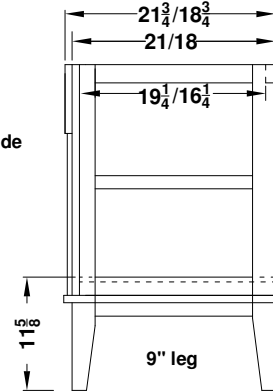

Cabinet End & Drawer Box Specifications

Overlay Collections

Bedford, Quentin, Revere and Springhill

Cabinet height is 33 1/2". All Dimensions are shown in inches rounded up or down to the nearest 1/8".

Dresser
End View

Dresser Breakfront
End View

Open Dresser
End View

Open Dresser with Sink Doors
End View

Vanity Breakfront
End View

Vanity
End View

- Drawer box widths are approximately 3/8" narrower than the drawer opening.
- The inside dimensions are 1 1/4" less than outside dimensions.
- The 12" deep cabinet has a 9" long drawer box, the 15" deep cabinet has a 12" long drawer box, the 18" deep cabinet has a 15" long drawer box, the 21" cabinet has 18" long drawer box and the 24" cabinet has a 21" long drawer box.