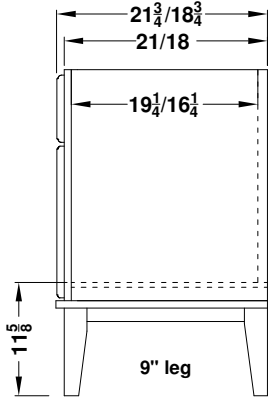

Cabinet End & Drawer Box Specifications

Overlay Collections

Bedford, Quentin, Revere and Springhill

Cabinet height is 33 1/2". All Dimensions are shown in inches rounded up or down to the nearest 1/8".

Dresser
End View

Dresser Breakfront
End View

Open Dresser
End View

Open Dresser with Sink Doors
End View

Vanity Breakfront
End View

Vanity
End View

- Drawer box widths are approximately 3/8" narrower than the drawer opening.
- The inside dimensions are 1 1/4" less than outside dimensions.
- The 12" deep cabinet has a 9" long drawer box, the 15" deep cabinet has a 12" long drawer box, the 18" deep cabinet has a 15" long drawer box, the 21" cabinet has 18" long drawer box and the 24" cabinet has a 21" long drawer box.