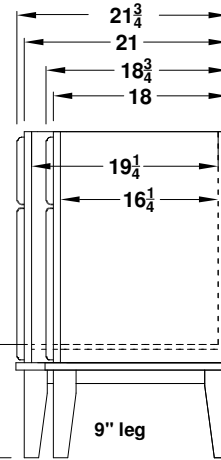

Cabinet End & Drawer Box Specifications

Overlay Collections

Bedford, Quentin, Revere and Springhill

Cabinet height is 33 1/2". All Dimensions are shown in inches rounded up or down to the nearest 1/8".

Dresser
End View

Dresser Breakfront
End View

Open Dresser
End View

Open Dresser with Sink Doors
End View

Vanity Breakfront
End View

Vanity
End View

- Drawer box widths are approximately 3/8" narrower than the drawer opening.
- The inside dimensions are 1 1/4" less than outside dimensions.
- The 12" deep cabinet has a 9" long drawer box, the 15" deep cabinet has a 12" long drawer box, the 18" deep cabinet has a 15" long drawer box, the 21" cabinet has 18" long drawer box and the 24" cabinet has a 21" long drawer box.