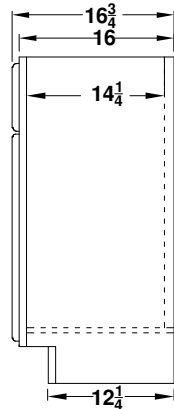

Cabinet End & Drawer Box Specifications

Overlay Collections

Bedford, Quentin, Revere and Springhill

Cabinet height is 33 1/2". All Dimensions are shown in inches rounded up or down to the nearest 1/8".

Dresser
End View

Dresser Breakfront
End View

Open Dresser
End View

Open Dresser with Sink Doors
End View

Vanity Breakfront
End View

Vanity
End View

- Drawer box widths are approximately 3/8" narrower than the drawer opening.
- The inside dimensions are 1 1/4" less than outside dimensions.
- The 12" deep cabinet has a 9" long drawer box, the 15" deep cabinet has a 12" long drawer box, the 18" deep cabinet has a 15" long drawer box, the 21" cabinet has 18" long drawer box and the 24" cabinet has a 21" long drawer box.