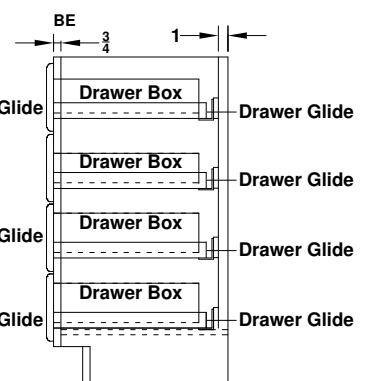

Cabinet End & Drawer Box Specifications

Overlay Collections

Bedford, Quentin, Revere and Springhill

Cabinet height is 33 1/2". All Dimensions are shown in inches rounded up or down to the nearest 1/8".

Dresser
End View

Dresser Breakfront
End View

Open Dresser
End View

Open Dresser with Sink Doors
End View

Vanity Breakfront
End View

Vanity
End View

- Drawer box widths are approximately 3/8" narrower than the drawer opening.
- The inside dimensions are 1 1/4" less than outside dimensions.
- The 12" deep cabinet has a 9" long drawer box, the 15" deep cabinet has a 12" long drawer box, the 18" deep cabinet has a 15" long drawer box, the 21" cabinet has 18" long drawer box and the 24" cabinet has a 21" long drawer box.