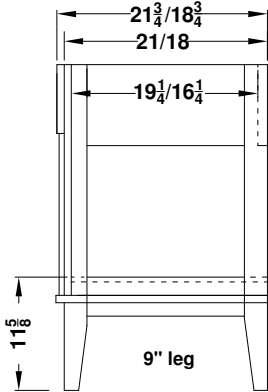

Cabinet End & Drawer Box Specifications

Overlay Collections

Bedford, Quentin, Revere and Springhill

Cabinet height is 33 1/2". All Dimensions are shown in inches rounded up or down to the nearest 1/8".

Dresser
End View

Dresser Breakfront
End View

Open Dresser
End View

Open Dresser with Sink Doors
End View

Vanity Breakfront
End View

Vanity
End View

- Drawer box widths are approximately 3/8" narrower than the drawer opening.
- The inside dimensions are 1 1/4" less than outside dimensions.
- The 12" deep cabinet has a 9" long drawer box, the 15" deep cabinet has a 12" long drawer box, the 18" deep cabinet has a 15" long drawer box, the 21" cabinet has 18" long drawer box and the 24" cabinet has a 21" long drawer box.