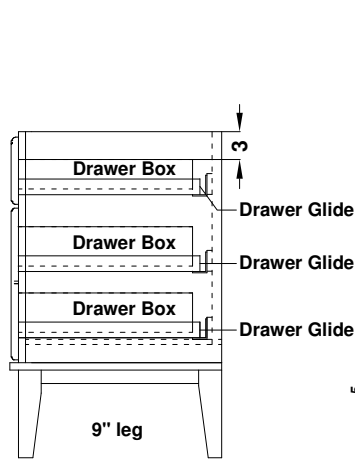

Cabinet End & Drawer Box Specifications

Overlay Collections

Bedford, Quentin, Revere and Springhill

Cabinet height is 33 1/2". All Dimensions are shown in inches rounded up or down to the nearest 1/8".

Dresser
End View

Dresser Breakfront
End View

Open Dresser
End View

Open Dresser with Sink Doors
End View

Vanity Breakfront
End View

Vanity
End View

- Drawer box widths are approximately 3/8" narrower than the drawer opening.
- The inside dimensions are 1 1/4" less than outside dimensions.
- The 12" deep cabinet has a 9" long drawer box, the 15" deep cabinet has a 12" long drawer box, the 18" deep cabinet has a 15" long drawer box, the 21" cabinet has 18" long drawer box and the 24" cabinet has a 21" long drawer box.