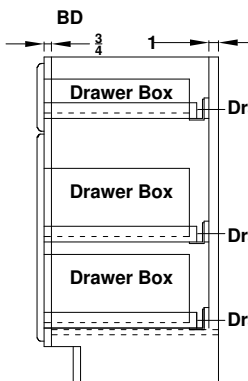

Cabinet End & Drawer Box Specifications

Overlay Collections

Bedford, Quentin, Revere and Springhill

Cabinet height is 33 1/2". All Dimensions are shown in inches rounded up or down to the nearest 1/8".

Dresser
End View

Dresser Breakfront
End View

Open Dresser
End View

Open Dresser with Sink Doors
End View

Vanity Breakfront
End View

Vanity
End View

- Drawer box widths are approximately 3/8" narrower than the drawer opening.
- The inside dimensions are 1 1/4" less than outside dimensions.
- The 12" deep cabinet has a 9" long drawer box, the 15" deep cabinet has a 12" long drawer box, the 18" deep cabinet has a 15" long drawer box, the 21" cabinet has 18" long drawer box and the 24" cabinet has a 21" long drawer box.