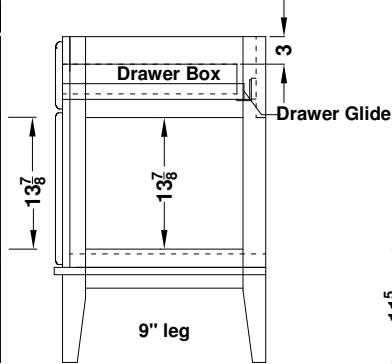

Cabinet End & Drawer Box Specifications

Overlay Collections

Bedford, Quentin, Revere and Springhill

Cabinet height is 33 1/2". All Dimensions are shown in inches rounded up or down to the nearest 1/8".

Dresser
End View

Dresser Breakfront
End View

Open Dresser
End View

Open Dresser with Sink Doors
End View

Vanity Breakfront
End View

Vanity
End View

- Drawer box widths are approximately 3/8" narrower than the drawer opening.
- The inside dimensions are 1 1/4" less than outside dimensions.
- The 12" deep cabinet has a 9" long drawer box, the 15" deep cabinet has a 12" long drawer box, the 18" deep cabinet has a 15" long drawer box, the 21" cabinet has 18" long drawer box and the 24" cabinet has a 21" long drawer box.