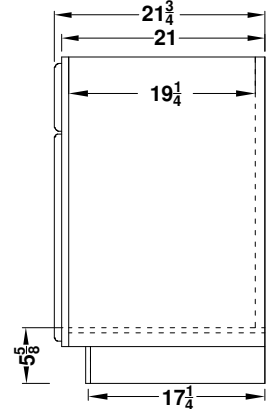

Cabinet End & Drawer Box Specifications

Overlay Collections

Bedford, Quentin, Revere and Springhill

Cabinet height is 33 1/2". All Dimensions are shown in inches rounded up or down to the nearest 1/8".

Dresser
End View

Dresser Breakfront
End View

Open Dresser
End View

Open Dresser with Sink Doors
End View

Vanity Breakfront
End View

Vanity
End View

- Drawer box widths are approximately 3/8" narrower than the drawer opening.
- The inside dimensions are 1 1/4" less than outside dimensions.
- The 12" deep cabinet has a 9" long drawer box, the 15" deep cabinet has a 12" long drawer box, the 18" deep cabinet has a 15" long drawer box, the 21" cabinet has 18" long drawer box and the 24" cabinet has a 21" long drawer box.