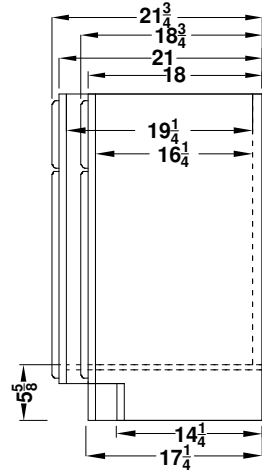

Cabinet End & Drawer Box Specifications

Overlay Collections

Bedford, Quentin, Revere and Springhill

Cabinet height is 33 1/2". All Dimensions are shown in inches rounded up or down to the nearest 1/8".

Dresser
End View

Dresser Breakfront
End View

Open Dresser
End View

Open Dresser with Sink Doors
End View

Vanity Breakfront
End View

Vanity
End View

- Drawer box widths are approximately 3/8" narrower than the drawer opening.
- The inside dimensions are 1 1/4" less than outside dimensions.
- The 12" deep cabinet has a 9" long drawer box, the 15" deep cabinet has a 12" long drawer box, the 18" deep cabinet has a 15" long drawer box, the 21" cabinet has 18" long drawer box and the 24" cabinet has a 21" long drawer box.