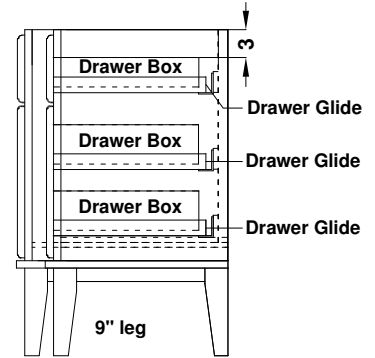

Cabinet End & Drawer Box Specifications

Overlay Collections

Bedford, Quentin, Revere and Springhill

Cabinet height is 33 1/2". All Dimensions are shown in inches rounded up or down to the nearest 1/8".

Dresser
End View

Dresser Breakfront
End View

Open Dresser
End View

Open Dresser with Sink Doors
End View

Vanity Breakfront
End View

Vanity
End View

- Drawer box widths are approximately 3/8" narrower than the drawer opening.
- The inside dimensions are 1 1/4" less than outside dimensions.
- The 12" deep cabinet has a 9" long drawer box, the 15" deep cabinet has a 12" long drawer box, the 18" deep cabinet has a 15" long drawer box, the 21" cabinet has 18" long drawer box and the 24" cabinet has a 21" long drawer box.