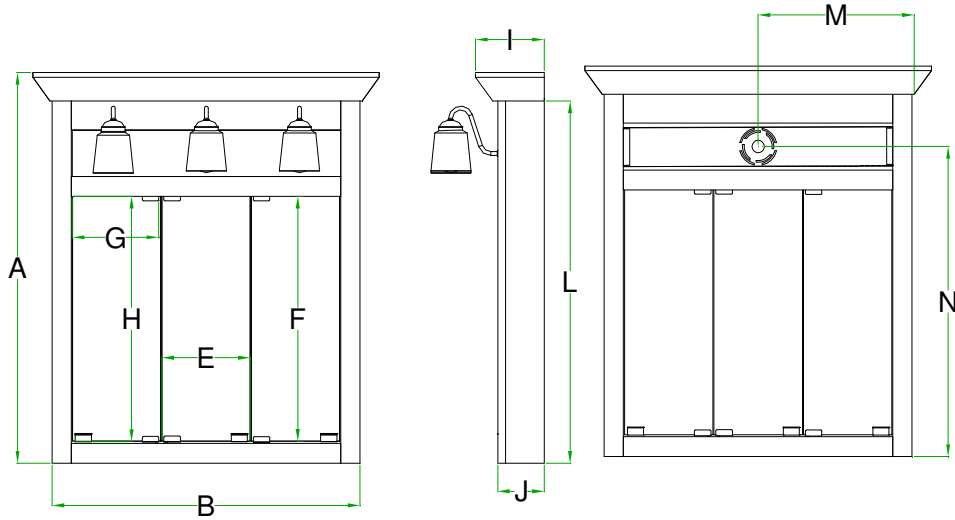

Tri-View & Bi-View Mirrored Cabinet with Lights

Specifications

Royale Overlay Collections

Bedford, Quentin, Revere and Springhill

Tri-View

	Cab/w Crown		Crown	Sill	Door		Mirror		Crown	Cab	Sill	Cab	Electric	
	Height A	Width B	Width C	Width D	Width E	Height F	Height G	Width H	Depth I	Depth J	Depth K	Height L	Width M	Height N
BM30TG-	36 1/2	30	32 1/2	NA	8 5/8	23 7/8	23 7/8	8 5/8	5 3/4	4 1/2	NA	35 1/4	15	30 1/4
BM36TG-	36 1/2	36	38 1/2	NA	10 5/8	23 7/8	23 7/8	10 5/8	5 3/4	4 1/2	NA	35 1/4	18	30 1/4
BM48TG-	36 1/2	48	50 1/2	NA	14 5/8	23 7/8	23 7/8	14 5/8	5 3/4	4 1/2	NA	35 1/4	24	30 1/4

Bi-View

	Cab/w Crown		Crown	Sill	Door		Mirror		Crown	Cab	Sill	Cab	Electric	
	Height A	Width B	Width C	Width D	Width E	Height F	Height G	Width H	Depth I	Depth J	Depth K	Height L	Width M	Height N
BM24BG-	37	24	26 1/2	NA	9 7/8	23 7/8	23 7/8	9 7/8	5 3/4	4 3/8	NA	35 3/8	12	30 1/4