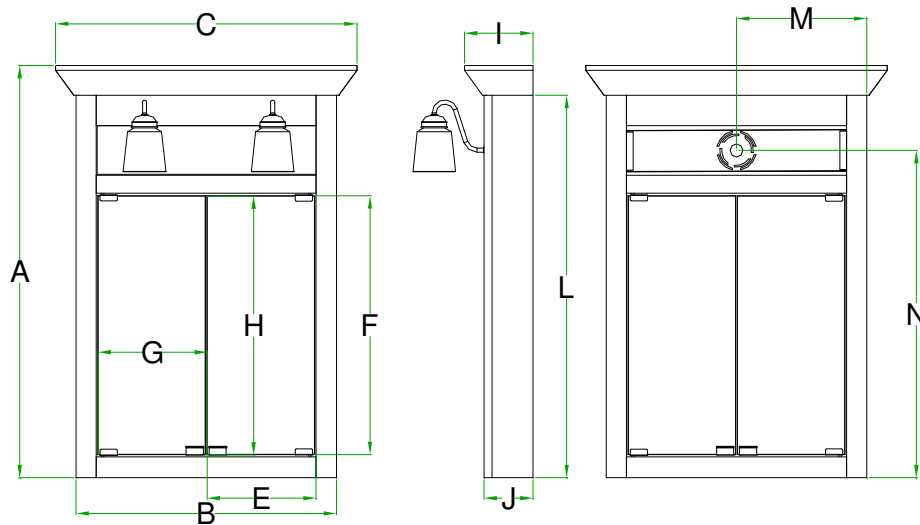

Tri-View & Bi-View Mirrored Cabinet with Lights

Specifications

Royale Overlay Collections

Bedford, Quentin, Revere and Springhill

Tri-View

	Cab/w Crown		Crown	Sill	Door		Mirror		Crown	Cab	Sill	Cab	Electric	
	Height A	Width B	Width C	Width D	Width E	Height F	Height G	Width H	Depth I	Depth J	Depth K	Height L	Width M	Height N
BM30TG-	36 1/2	30	32 1/2	NA	8 5/8	23 7/8	23 7/8	8 5/8	5 3/4	4 1/2	NA	35 1/4	15	30 1/4
BM36TG-	36 1/2	36	38 1/2	NA	10 5/8	23 7/8	23 7/8	10 5/8	5 3/4	4 1/2	NA	35 1/4	18	30 1/4
BM48TG-	36 1/2	48	50 1/2	NA	14 5/8	23 7/8	23 7/8	14 5/8	5 3/4	4 1/2	NA	35 1/4	24	30 1/4

Bi-View

	Cab/w Crown		Crown	Sill	Door		Mirror		Crown	Cab	Sill	Cab	Electric	
	Height A	Width B	Width C	Width D	Width E	Height F	Height G	Width H	Depth I	Depth J	Depth K	Height L	Width M	Height N
BM24BG-	37	24	26 1/2	NA	9 7/8	23 7/8	23 7/8	9 7/8	5 3/4	4 3/8	NA	35 3/8	12	30 1/4