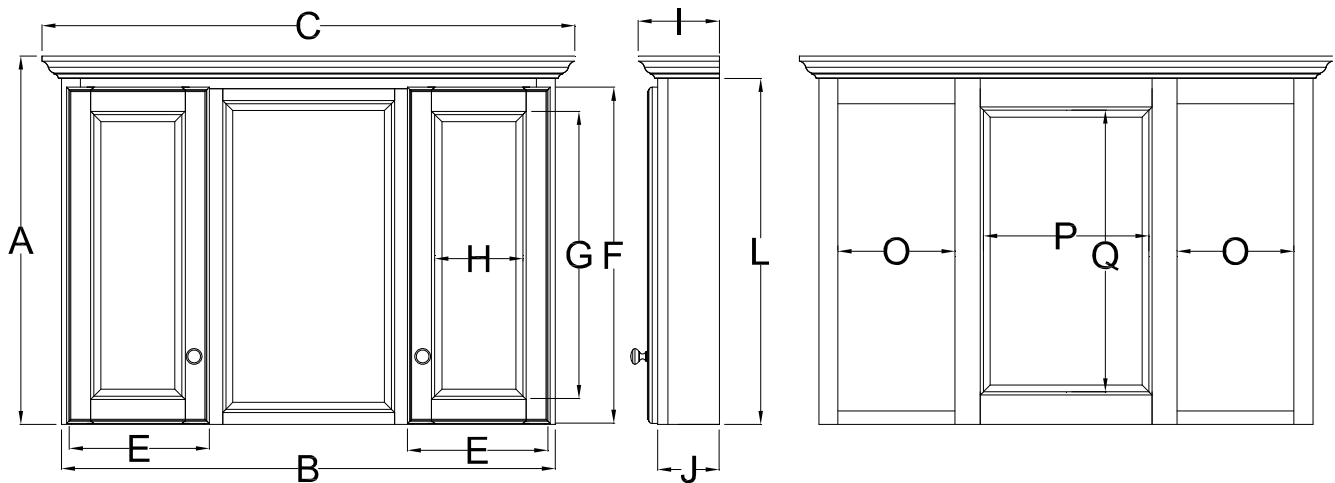

Mirrored Cabinet Specifications

Overlay Collections

Bedford, Quentin and Revere

One & Two Door Cabinets

	Cabinet		Crown	Sill	Door		Mirror		Crown	Cab	Sill	Cab	Electric	
	Height A	Width B	Width C	Width D	Width E	Height F	Height G	Width H	Depth I	Depth J	Depth K	Height L	Width M	Height N
BM18PML	31 1/2	18	20 1/2	NA	17 1/4	28 3/4	24 3/4	13 1/4	5 3/4	4 1/2	NA	29 7/8	NA	NA
BM24PML	31 1/2	24	26 5/8	NA	23 1/4	28 3/4	24 3/4	18 5/8	5 3/4	4 1/2	NA	29 7/8	NA	NA
BM30PM-	31 1/2	30	32 1/2	NA	14 1/2	28 3/4	24 3/4	12 1/2	5 3/4	4 1/2	NA	29 7/8	NA	NA

Two Door Cabinets

	Cabinet		Crown	Sill	Door		Mirror		Crown	Cab	Sill	Cab	Electric		Storage	Center Mirror	
	Height A	Width B	Width C	Width D	Width E	Height F	Height G	Width H	Depth I	Depth J	Depth K	Height L	Width M	Height N	Width O	Width P	Height Q
BM36PM-	31 1/2	36	38 1/2	NA	10 1/2	28 3/4	24 3/4	6 1/2	5 3/4	4 1/2	NA	29 7/8	NA	NA	8 1/2	15 3/4	29 3/8
BM42PM-	31 1/2	42	44 1/2	NA	13 1/8	28 3/4	24 3/4	9 1/8	5 3/4	4 1/2	NA	29 7/8	NA	NA	11 5/8	15 3/4	29 3/8
BM48PM-	31 1/2	48	50 1/2	NA	13 1/8	28 3/4	24 3/4	9 1/8	5 3/4	4 1/2	NA	29 7/8	NA	NA	11 5/8	15 3/4	29 3/8