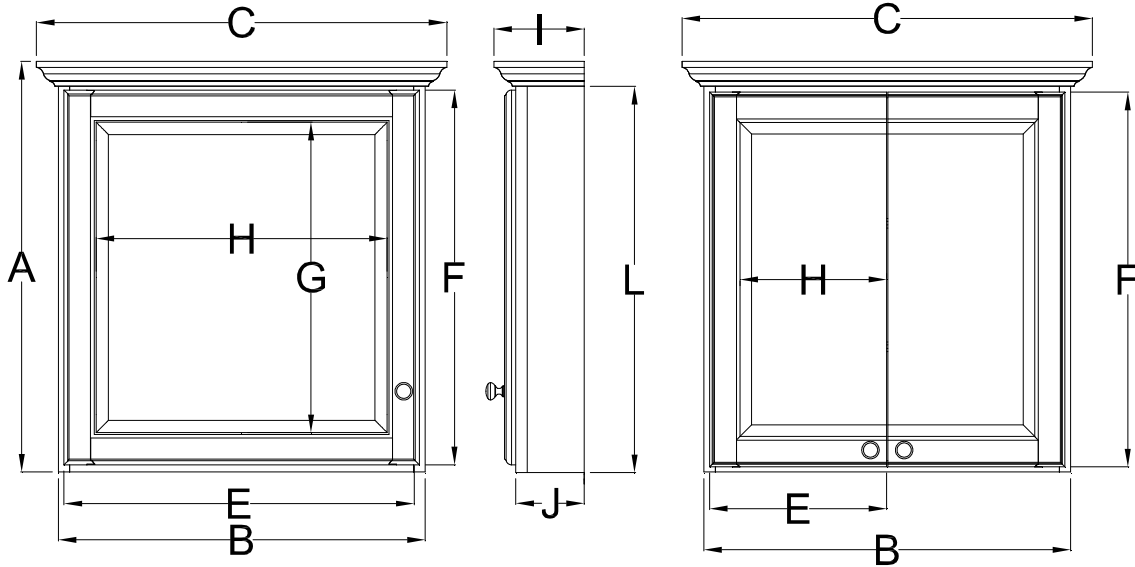

Mirrored Cabinet Specifications

Overlay Collections

Bedford, Quentin and Revere

One & Two Door Cabinets

	Cabinet		Crown	Sill	Door		Mirror		Crown	Cab	Sill	Cab	Electric	
	Height A	Width B	Width C	Width D	Width E	Height F	Height G	Width H	Depth I	Depth J	Depth K	Height L	Width M	Height N
BM18PML	31 1/2	18	20 1/2	NA	17 1/4	28 3/4	24 3/4	13 1/4	5 3/4	4 1/2	NA	29 7/8	NA	NA
BM24PML	31 1/2	24	26 5/8	NA	23 1/4	28 3/4	24 3/4	18 5/8	5 3/4	4 1/2	NA	29 7/8	NA	NA
BM30PM-	31 1/2	30	32 1/2	NA	14 1/2	28 3/4	24 3/4	12 1/2	5 3/4	4 1/2	NA	29 7/8	NA	NA

Two Door Cabinets

	Cabinet		Crown	Sill	Door		Mirror		Crown	Cab	Sill	Cab	Electric		Storage	Center Mirror	
	Height A	Width B	Width C	Width D	Width E	Height F	Height G	Width H	Depth I	Depth J	Depth K	Height L	Width M	Height N	Width O	Width P	Height Q
BM36PM-	31 1/2	36	38 1/2	NA	10 1/2	28 3/4	24 3/4	6 1/2	5 3/4	4 1/2	NA	29 7/8	NA	NA	8 1/2	15 3/4	29 3/8
BM42PM-	31 1/2	42	44 1/2	NA	13 1/8	28 3/4	24 3/4	9 1/8	5 3/4	4 1/2	NA	29 7/8	NA	NA	11 5/8	15 3/4	29 3/8
BM48PM-	31 1/2	48	50 1/2	NA	13 1/8	28 3/4	24 3/4	9 1/8	5 3/4	4 1/2	NA	29 7/8	NA	NA	11 5/8	15 3/4	29 3/8