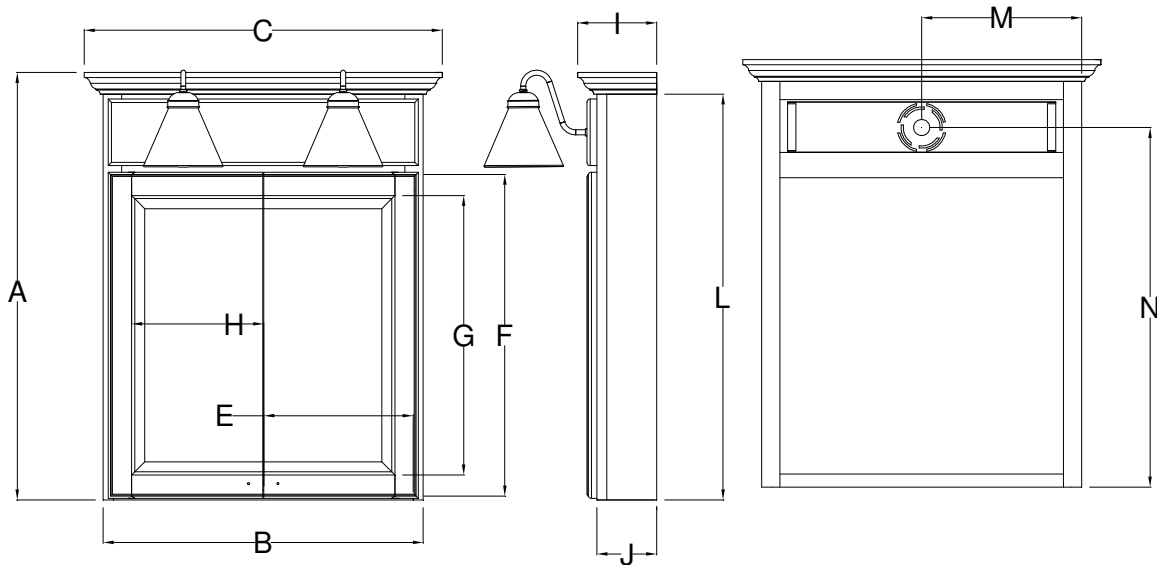

Mirrored Cabinet with Lights Specifications

Overlay Collections

Bedford, Quentin and Revere

One Door Cabinets

	Cabinet		Crown	Sill	Door		Mirror		Crown	Cab	Sill	Cab	Electric	
	Height A	Width B	Width C	Width D	Width E	Height F	Height G	Width H	Depth I	Depth J	Depth K	Height L	Width M	Height N
BM18PLL	36 7/8	18	20 1/2	NA	17 1/4	28 3/4	24 3/4	13 1/4	5 3/4	4 1/2	NA	35 1/4	9	31 3/4
BM24PLL	36 7/8	24	26 1/2	NA	23 1/4	28 3/4	24 3/4	18 5/8	5 3/4	4 1/2	NA	35 1/4	12	31 3/4

Two Door Cabinets

	Cabinet		Crown	Sill	Door		Mirror		Crown	Cab	Sill	Cab	Electric	
	Height A	Width B	Width C	Width D	Width E	Height F	Height G	Width H	Depth I	Depth J	Depth K	Height L	Width M	Height N
BM30PL-	36 7/8	30	32 1/2	NA	14 1/2	28 3/4	24 3/4	12 1/2	5 3/4	4 1/2	NA	35 1/4	15	31 3/4

Note: The 30" cabinet will have 3 light globes.

Mirrored Cabinet with Lights Specifications

Overlay Collections

Bedford, Quentin and Revere

Two Door Cabinets

	Cabinet		Crown		Sill		Door		Mirror		Crown		Cab		Sill		Cab		Electric		Storage	Center Mirror	
	Height A	Width B	Width C	Width D	Width E	Height F	Height G	Width H	Depth I	Depth J	Depth K	Height L	Width M	Height N	Width O	Width P	Height Q	Width O	Width P	Height Q	Width O	Width P	Height Q
BM36PL-	36 7/8	36	38 1/2	NA	10 1/2	28 3/4	24 3/4	6 7/8	6 5/8	4 1/2	NA	35 1/4	18	31 3/4	8 1/2	15 3/4	29 3/8	8 1/2	15 3/4	29 3/8	8 1/2	15 3/4	29 3/8
BM42PL-	36 7/8	42	44 1/2	NA	13 1/8	28 3/4	24 3/4	9 1/4	6 5/8	4 1/2	NA	35 1/4	21	31 3/4	11 5/8	15 3/4	29 3/8	11 5/8	15 3/4	29 3/8	11 5/8	15 3/4	29 3/8
BM48PL-	36 7/8	48	50 1/2	NA	13 1/8	28 3/4	24 3/4	9 1/4	6 5/8	4 1/2	NA	35 1/4	24	31 3/4	11 5/8	21 5/8	29 3/8	11 5/8	21 5/8	29 3/8	11 5/8	21 5/8	29 3/8

Note: The 48" cabinet will have 4 light globes.