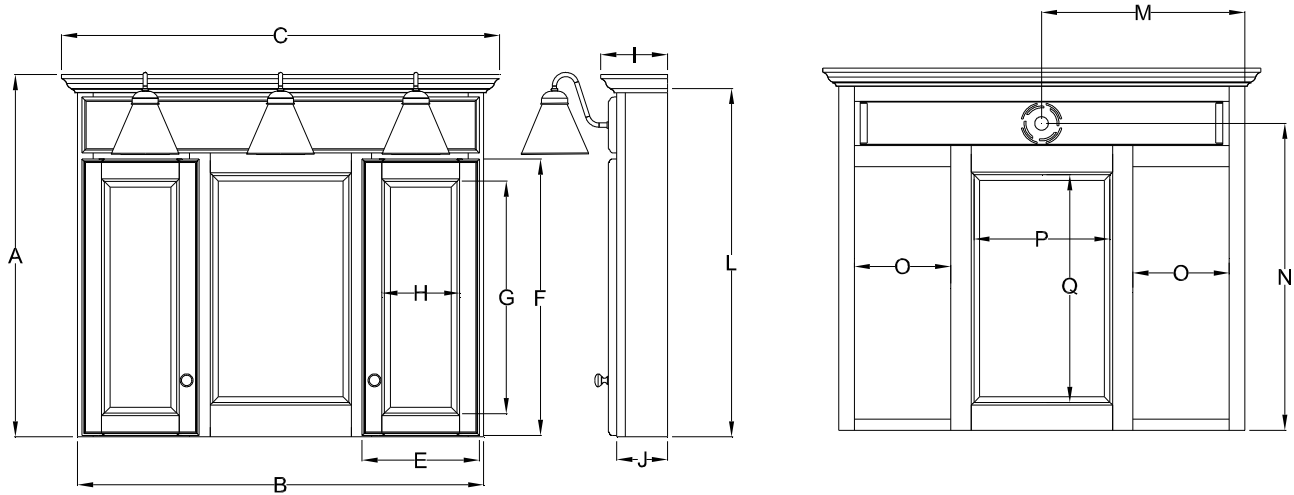

Mirrored Cabinet with Lights Specifications

Overlay Collections

Bedford, Quentin and Revere

One Door Cabinets

	Cabinet		Crown	Sill	Door		Mirror		Crown	Cab	Sill	Cab	Electric	
	Height A	Width B	Width C	Width D	Width E	Height F	Height G	Width H	Depth I	Depth J	Depth K	Height L	Width M	Height N
BM18PLL	36 7/8	18	20 1/2	NA	17 1/4	28 3/4	24 3/4	13 1/4	5 3/4	4 1/2	NA	35 1/4	9	31 3/4
BM24PLL	36 7/8	24	26 1/2	NA	23 1/4	28 3/4	24 3/4	18 5/8	5 3/4	4 1/2	NA	35 1/4	12	31 3/4

Two Door Cabinets

	Cabinet		Crown	Sill	Door		Mirror		Crown	Cab	Sill	Cab	Electric	
	Height A	Width B	Width C	Width D	Width E	Height F	Height G	Width H	Depth I	Depth J	Depth K	Height L	Width M	Height N
BM30PL-	36 7/8	30	32 1/2	NA	14 1/2	28 3/4	24 3/4	12 1/2	5 3/4	4 1/2	NA	35 1/4	15	31 3/4

Note: The 30" cabinet will have 3 light globes.

Mirrored Cabinet with Lights Specifications

Overlay Collections

Bedford, Quentin and Revere

Two Door Cabinets

	Cabinet		Crown		Sill		Door		Mirror		Crown		Cab		Sill		Cab		Electric		Storage	Center Mirror	
	Height A	Width B	Width C	Width D	Width E	Height F	Height G	Width H	Depth I	Depth J	Depth K	Height L	Width M	Height N	Width O	Width P	Height Q	Width O	Width P	Height Q	Width O	Width P	Height Q
BM36PL-	36 7/8	36	38 1/2	NA	10 1/2	28 3/4	24 3/4	6 7/8	6 5/8	4 1/2	NA	35 1/4	18	31 3/4	8 1/2	15 3/4	29 3/8	8 1/2	15 3/4	29 3/8	8 1/2	15 3/4	29 3/8
BM42PL-	36 7/8	42	44 1/2	NA	13 1/8	28 3/4	24 3/4	9 1/4	6 5/8	4 1/2	NA	35 1/4	21	31 3/4	11 5/8	15 3/4	29 3/8	11 5/8	15 3/4	29 3/8	11 5/8	15 3/4	29 3/8
BM48PL-	36 7/8	48	50 1/2	NA	13 1/8	28 3/4	24 3/4	9 1/4	6 5/8	4 1/2	NA	35 1/4	24	31 3/4	11 5/8	21 5/8	29 3/8	11 5/8	21 5/8	29 3/8	11 5/8	21 5/8	29 3/8