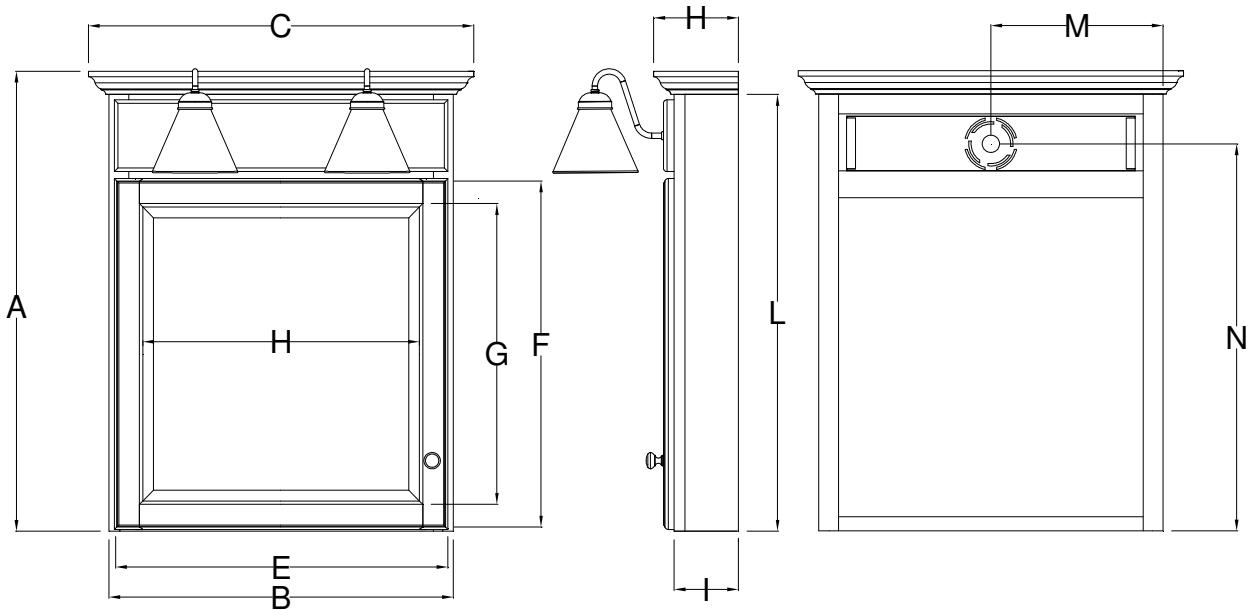

Mirrored Cabinet with Lights Specifications

Overlay Collections

Bedford, Quentin and Revere

One Door Cabinets

	Cabinet		Crown	Sill	Door		Mirror		Crown	Cab	Sill	Cab	Electric	
	Height A	Width B	Width C	Width D	Width E	Height F	Height G	Width H	Depth I	Depth J	Depth K	Height L	Width M	Height N
BM18PLL	36 7/8	18	20 1/2	NA	17 1/4	28 3/4	24 3/4	13 1/4	5 3/4	4 1/2	NA	35 1/4	9	31 3/4
BM24PLL	36 7/8	24	26 1/2	NA	23 1/4	28 3/4	24 3/4	18 5/8	5 3/4	4 1/2	NA	35 1/4	12	31 3/4

Two Door Cabinets

	Cabinet		Crown	Sill	Door		Mirror		Crown	Cab	Sill	Cab	Electric	
	Height A	Width B	Width C	Width D	Width E	Height F	Height G	Width H	Depth I	Depth J	Depth K	Height L	Width M	Height N
BM30PL-	36 7/8	30	32 1/2	NA	14 1/2	28 3/4	24 3/4	12 1/2	5 3/4	4 1/2	NA	35 1/4	15	31 3/4

Note: The 30" cabinet will have 3 light globes.

Mirrored Cabinet with Lights Specifications

Overlay Collections

Bedford, Quentin and Revere

Two Door Cabinets

	Cabinet		Crown		Sill		Door		Mirror		Crown		Cab		Sill		Cab		Electric		Storage	Center Mirror	
	Height A	Width B	Width C	Width D	Width E	Height F	Height G	Width H	Depth I	Depth J	Depth K	Height L	Width M	Height N	Width O	Width P	Height Q	Width O	Width P	Height Q	Width O	Width P	Height Q
BM36PL-	36 7/8	36	38 1/2	NA	10 1/2	28 3/4	24 3/4	6 7/8	6 5/8	4 1/2	NA	35 1/4	18	31 3/4	8 1/2	15 3/4	29 3/8	8 1/2	15 3/4	29 3/8	8 1/2	15 3/4	29 3/8
BM42PL-	36 7/8	42	44 1/2	NA	13 1/8	28 3/4	24 3/4	9 1/4	6 5/8	4 1/2	NA	35 1/4	21	31 3/4	11 5/8	15 3/4	29 3/8	11 5/8	15 3/4	29 3/8	11 5/8	15 3/4	29 3/8
BM48PL-	36 7/8	48	50 1/2	NA	13 1/8	28 3/4	24 3/4	9 1/4	6 5/8	4 1/2	NA	35 1/4	24	31 3/4	11 5/8	21 5/8	29 3/8	11 5/8	21 5/8	29 3/8	11 5/8	21 5/8	29 3/8

Note: The 48" cabinet will have 4 light globes.