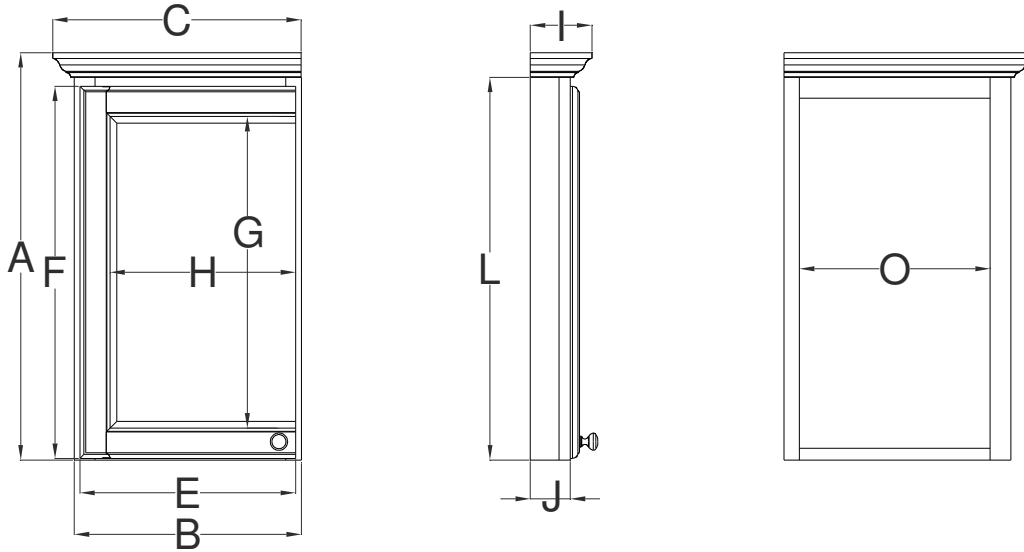

Breakfront Mirrored Cabinet with Lights Specifications

Overlay Collections

Bedford, Quentin and Revere

One Door Cabinets

	Cabinet		Crown	Sill	Door		Mirror		Crown	Cab	Sill	Cab	Electric	
	Height A	Width B	Width C	Width D	Width E	Height F	Height G	Width H	Depth I	Depth J	Depth K	Height L	Width M	Height N
BM24PBL	36 7/8	24	26 1/2	NA	23 1/4	28 3/4	24 3/4	18 5/8	5 3/4	4 1/2	NA	35 1/4	12	31 3/4

Two Door Cabinets

	Cabinet		Crown	Sill	Door		Mirror		Crown	Cab	Sill	Cab	Electric	
	Height A	Width B	Width C	Width D	Width E	Height F	Height G	Width H	Depth I	Depth J	Depth K	Height L	Width M	Height N
BM30PB-	36 7/8	30	32 1/2	NA	14 1/2	28 3/4	24 3/4	12 1/2	5 3/4	4 1/2	NA	35 1/4	15	31 3/4

Note: The 30" cabinet will have 3 light globes.

Breakfront Mirrored Cabinet Specifications

Overlay Collections

Bedford, Quentin and Revere

Two Door Cabinets

	Cabinet		Crown	SILL	Door		Mirror		Crown	Cab	Sill	Cab	Electric		Storage
	Height A	Width B	Width C	Width D	Width E	Height F	Height G	Width H	Depth I	Depth J	Depth K	Height L	Width M	Height N	Width O
BM12PL-	31 1/2	12	13 3/8	NA	11 1/2	28 3/4	24 3/4	9 1/2	3 3/4	2 5/8	NA	29 7/8	NA	NA	9 1/2
BM12PR-	31 1/2	12	13 3/8	NA	11 1/2	28 3/4	24 3/4	9 1/2	3 3/4	2 5/8	NA	29 7/8	NA	NA	9 1/2
BM15PL-	31 1/2	15	16 3/8	NA	14 1/4	28 3/4	24 3/4	12 1/4	3 3/4	2 5/8	NA	29 7/8	NA	NA	12 1/2
BM15PR-	31 1/2	15	16 3/8	NA	14 1/4	28 3/4	24 3/4	12 1/4	3 3/4	2 5/8	NA	29 7/8	NA	NA	12 1/2