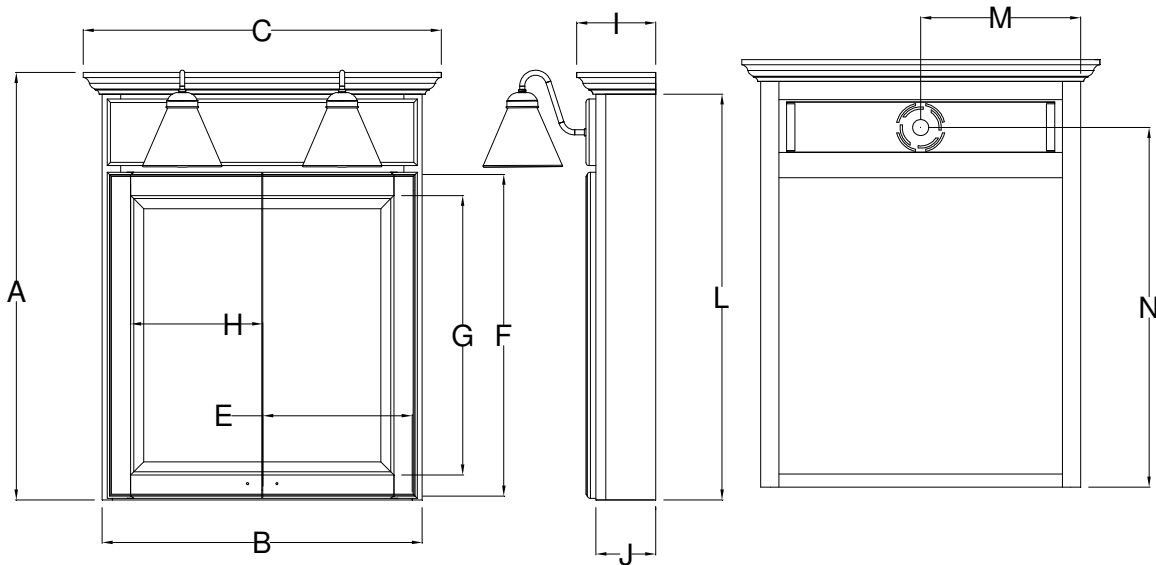

Breakfront Mirrored Cabinet with Lights Specifications

Overlay Collections

Bedford, Quentin and Revere

One Door Cabinets

	Cabinet		Crown	Sill	Door		Mirror		Crown	Cab	Sill	Cab	Electric	
	Height A	Width B	Width C	Width D	Width E	Height F	Height G	Width H	Depth I	Depth J	Depth K	Height L	Width M	Height N
BM24PBL	36 7/8	24	26 1/2	NA	23 1/4	28 3/4	24 3/4	18 5/8	5 3/4	4 1/2	NA	35 1/4	12	31 3/4

Two Door Cabinets

	Cabinet		Crown	Sill	Door		Mirror		Crown	Cab	Sill	Cab	Electric	
	Height A	Width B	Width C	Width D	Width E	Height F	Height G	Width H	Depth I	Depth J	Depth K	Height L	Width M	Height N
BM30PB-	36 7/8	30	32 1/2	NA	14 1/2	28 3/4	24 3/4	12 1/2	5 3/4	4 1/2	NA	35 1/4	15	31 3/4

Note: The 30" cabinet will have 3 light globes.

Breakfront Mirrored Cabinet Specifications

Overlay Collections

Bedford, Quentin and Revere

Two Door Cabinets

	Cabinet		Crown	SILL	Door		Mirror		Crown	Cab	Sill	Cab	Electric		Storage
	Height A	Width B	Width C	Width D	Width E	Height F	Height G	Width H	Depth I	Depth J	Depth K	Height L	Width M	Height N	Width O
BM12PL-	31 1/2	12	13 3/8	NA	11 1/2	28 3/4	24 3/4	9 1/2	3 3/4	2 5/8	NA	29 7/8	NA	NA	9 1/2
BM12PR-	31 1/2	12	13 3/8	NA	11 1/2	28 3/4	24 3/4	9 1/2	3 3/4	2 5/8	NA	29 7/8	NA	NA	9 1/2
BM15PL-	31 1/2	15	16 3/8	NA	14 1/4	28 3/4	24 3/4	12 1/4	3 3/4	2 5/8	NA	29 7/8	NA	NA	12 1/2
BM15PR-	31 1/2	15	16 3/8	NA	14 1/4	28 3/4	24 3/4	12 1/4	3 3/4	2 5/8	NA	29 7/8	NA	NA	12 1/2