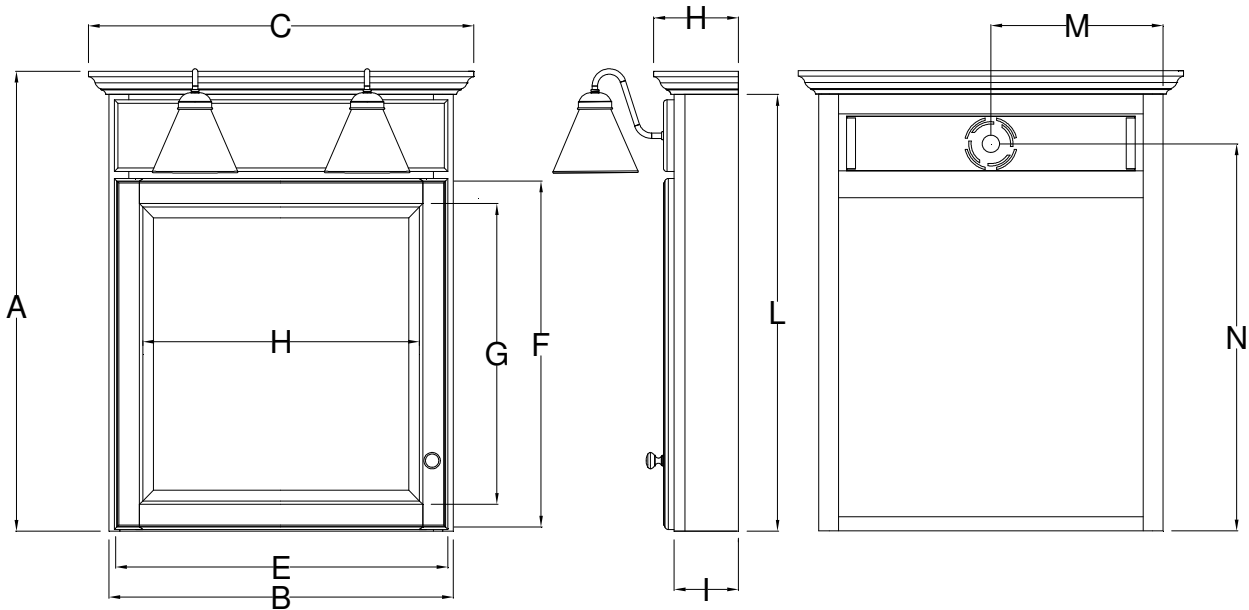

Breakfront Mirrored Cabinet with Lights Specifications

Overlay Collections

Bedford, Quentin and Revere

One Door Cabinets

	Cabinet		Crown	Sill	Door		Mirror		Crown	Cab	Sill	Cab	Electric	
	Height A	Width B	Width C	Width D	Width E	Height F	Height G	Width H	Depth I	Depth J	Depth K	Height L	Width M	Height N
BM24PBL	36 7/8	24	26 1/2	NA	23 1/4	28 3/4	24 3/4	18 5/8	5 3/4	4 1/2	NA	35 1/4	12	31 3/4

Two Door Cabinets

	Cabinet		Crown	Sill	Door		Mirror		Crown	Cab	Sill	Cab	Electric	
	Height A	Width B	Width C	Width D	Width E	Height F	Height G	Width H	Depth I	Depth J	Depth K	Height L	Width M	Height N
BM30PB-	36 7/8	30	32 1/2	NA	14 1/2	28 3/4	24 3/4	12 1/2	5 3/4	4 1/2	NA	35 1/4	15	31 3/4

Note: The 30" cabinet will have 3 light globes.

Breakfront Mirrored Cabinet Specifications

Overlay Collections

Bedford, Quentin and Revere

Two Door Cabinets

	Cabinet		Crown	SILL	Door		Mirror		Crown	Cab	Sill	Cab	Electric		Storage
	Height A	Width B	Width C	Width D	Width E	Height F	Height G	Width H	Depth I	Depth J	Depth K	Height L	Width M	Height N	Width O
BM12PL-	31 1/2	12	13 3/8	NA	11 1/2	28 3/4	24 3/4	9 1/2	3 3/4	2 5/8	NA	29 7/8	NA	NA	9 1/2
BM12PR-	31 1/2	12	13 3/8	NA	11 1/2	28 3/4	24 3/4	9 1/2	3 3/4	2 5/8	NA	29 7/8	NA	NA	9 1/2
BM15PL-	31 1/2	15	16 3/8	NA	14 1/4	28 3/4	24 3/4	12 1/4	3 3/4	2 5/8	NA	29 7/8	NA	NA	12 1/2
BM15PR-	31 1/2	15	16 3/8	NA	14 1/4	28 3/4	24 3/4	12 1/4	3 3/4	2 5/8	NA	29 7/8	NA	NA	12 1/2