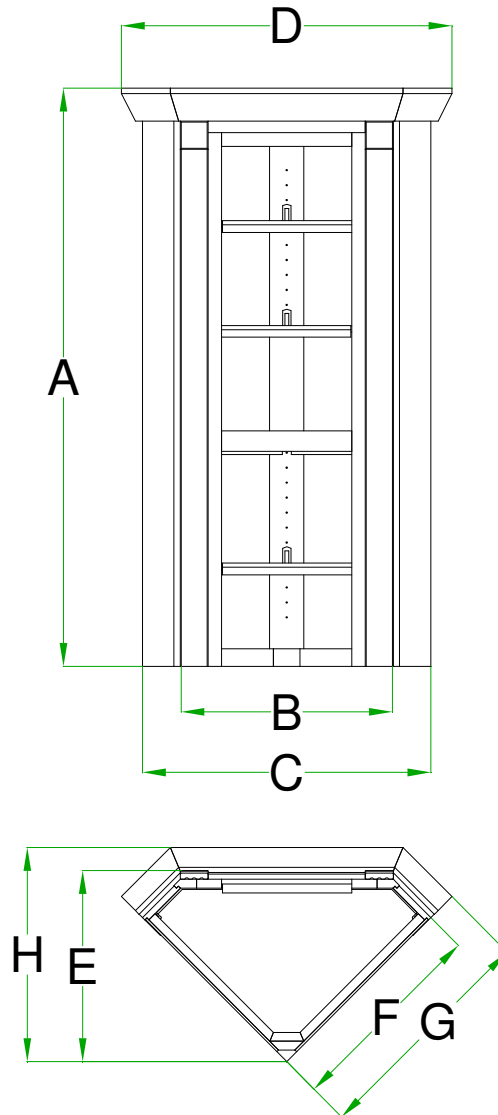

Corner Counter Wall Cabinets Molding Overlay Collections

Estate, Fireside, Heirloom, Monterey and Nottingham

All Dimensions are shown in inches rounded up or down to the nearest 1/8".

	Cabinet		Width	CrownWidth	Depth	Depth	Crown depth	Crown Depth
	Height A	Width B	Wall to Wall C	Wall to Wall D	Corner to front E	Along Wall F	along Wall G	Corner to front H
TG15CRL/R	48 3/4	15	21 3/8	25	14 1/2	15	17 1/2	16
TG15CRL/R Monterey	48 3/4	15	21 3/8	21 3/8	14 1/2	15	15	14 1/2
TG18CRL/R	48 3/4	18	24 1/4	27 1/8	16	17 1/8	19 5/8	18
TG18CRL/R Monterey	48 3/4	18	24 1/4	24 1/4	16	17 1/8	17 1/8	16
TK15CRL/R	48 3/4	15	21 3/8	25	14 1/2	15	17 1/2	16
TK15CRL/R Monterey	48 3/4	15	21 3/8	21 3/8	14 1/2	15	15	14 1/2
TK18CRL/R	48 3/4	18	24 1/4	27 1/8	16	17 1/8	19 5/8	18
TK18CRL/R Monterey	48 3/4	18	24 1/4	24 1/4	16	17 1/8	17 1/8	16
TM15CRL/R	48 3/4	15	21 3/8	25	14 1/2	15	17 1/2	16
TM15CRL/R Monterey	48 3/4	15	21 3/8	21 3/8	14 1/2	15	15	14 1/2
TM18CRL/R	48 3/4	18	24 2/4	27 1/8	16	17 1/8	19 5/8	18
TM18CRL/R Monterey	48 3/4	18	24 1/4	24 1/4	16	17 1/8	17 1/8	16