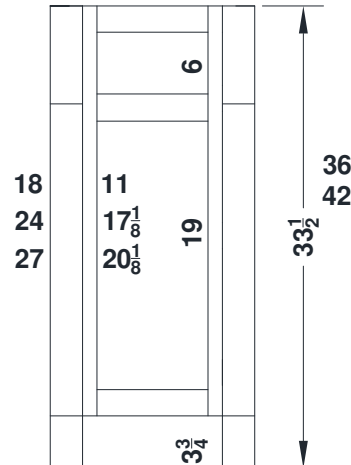

Base Cabinets for 66"-96" Vanity 3-Piece One Bowl Combinations –Molding Overlay Collections Estate, Fireside, Heirloom, Monterey and Nottingham

Face frame rails are 1 7/8" except where noted. Cabinet height is 33 1/2". All Dimensions are shown in inches rounded up or down to the nearest 1/8".

AD1821L/R
AD2421L/R
AD2721L/R

BV3021N/18N
BV3621N/18N
BV4221N/18N

BL3021N/18

AV1821L/18L
AV2421L/18L
AV2721L/18L

BV3621N/18N
BV4221N/18N

AE1821L/R
AE2421L/R
AE2721L/R