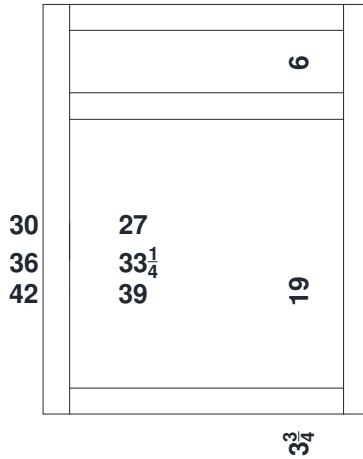

Base Cabinets for 66"-96" Vanity 3-Piece One Bowl Combinations –Molding Overlay Collections Estate, Fireside, Heirloom, Monterey and Nottingham

Face frame rails are 1 7/8" except where noted. Cabinet height is 33 1/2". All Dimensions are shown in inches rounded up or down to the nearest 1/8".

AD1821L/R
AD2421L/R
AD2721L/R

BV3021N/18N
BV3621N/18N
BV4221N/18N

BL3021N/18

AV1821L/18L
AV2421L/18L
AV2721L/18L

BV3621N/18N
BV4221N/18N

AE1821L/R
AE2421L/R
AE2721L/R