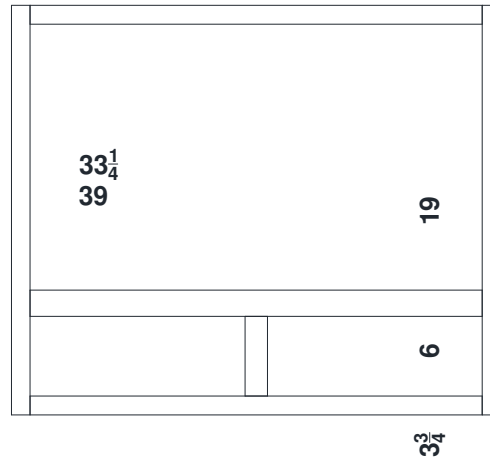

Base Cabinets for 66"-96" Vanity 3-Piece One Bowl Combinations –Molding Overlay Collections Estate, Fireside, Heirloom, Monterey and Nottingham

Face frame rails are 1 7/8" except where noted. Cabinet height is 33 1/2". All Dimensions are shown in inches rounded up or down to the nearest 1/8".

AD1821L/R
AD2421L/R
AD2721L/R

BV3021N/18N
BV3621N/18N
BV4221N/18N

BL3021N/18

AV1821L/18L
AV2421L/18L
AV2721L/18L

BV3621N/18N
BV4221N/18N

AE1821L/R
AE2421L/R
AE2721L/R