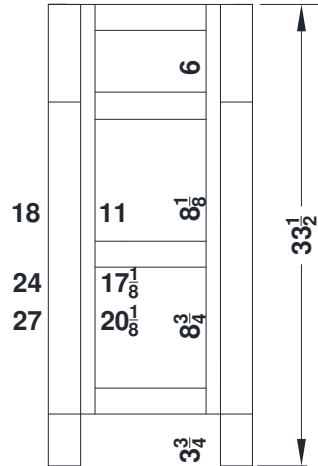

Base Cabinets for 66"-96" Vanity 3-Piece One Bowl Combinations –Molding Overlay Collections Estate, Fireside, Heirloom, Monterey and Nottingham

Face frame rails are 1 7/8" except where noted. Cabinet height is 33 1/2". All Dimensions are shown in inches rounded up or down to the nearest 1/8".

AD1821L/R
AD2421L/R
AD2721L/R

BV3021N/18N
BV3621N/18N
BV4221N/18N

BL3021N/18

AV1821L/18L
AV2421L/18L
AV2721L/18L

BV3621N/18N
BV4221N/18N

AE1821L/R
AE2421L/R
AE2721L/R