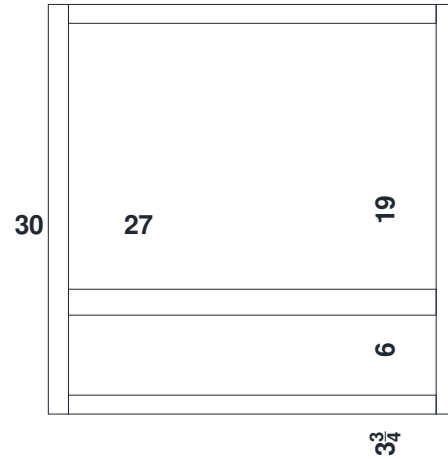

Base Cabinets for 66"-96" Vanity 3-Piece One Bowl Combinations –Molding Overlay Collections Estate, Fireside, Heirloom, Monterey and Nottingham

Face frame rails are 1 7/8" except where noted. Cabinet height is 33 1/2". All Dimensions are shown in inches rounded up or down to the nearest 1/8".

AD1821L/R
AD2421L/R
AD2721L/R

BV3021N/18N
BV3621N/18N
BV4221N/18N

BL3021N/18

AV1821L/18L
AV2421L/18L
AV2721L/18L

BV3621N/18N
BV4221N/18N

AE1821L/R
AE2421L/R
AE2721L/R