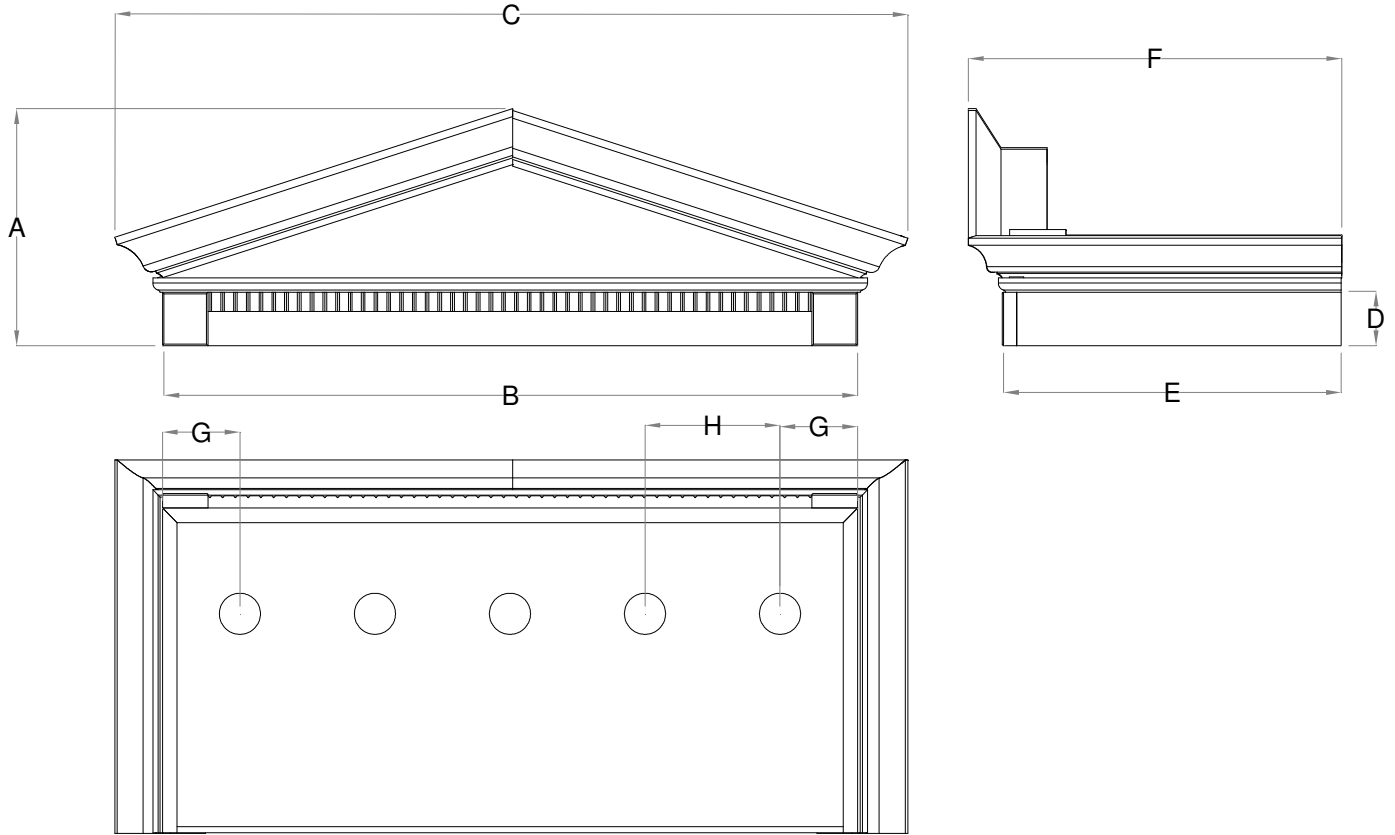

# Lighted Pediment Caps Specifications Overlay Collections

Estate, Fireside, Heirloom and Nottingham

Lighted Pediment Caps										
	Pediment Cap		Crown			Crown	Spacing from	Spacing Between	Spacing from	Number of
	Height	Width	width	Height	Depth	Depth	edge to light	lights	back	lights
	A	B	C	D	E	F	G	H	I	
LT30LP-	12 1/4	30	35	2 3/4	17 3/8	20 1/8	6 3/8	5 3/4	14 3/8	4
LT36LP-	5 1/2	36	41	2 3/4	17 3/8	20 1/8	6 3/8	5 3/4	14 3/8	5
LT42LP-	5 1/2	42	47	2 3/4	17 3/8	20 1/8	6 3/8	5 3/4	14 3/8	5
LT48LP-	5 1/2	48	53	2 3/4	17 3/8	20 1/8	6 3/8	7	14 3/8	6
LT54LP-	5 1/2	54	57	2 3/4	17 3/8	20 3/8	6 3/8	7	14 3/8	6