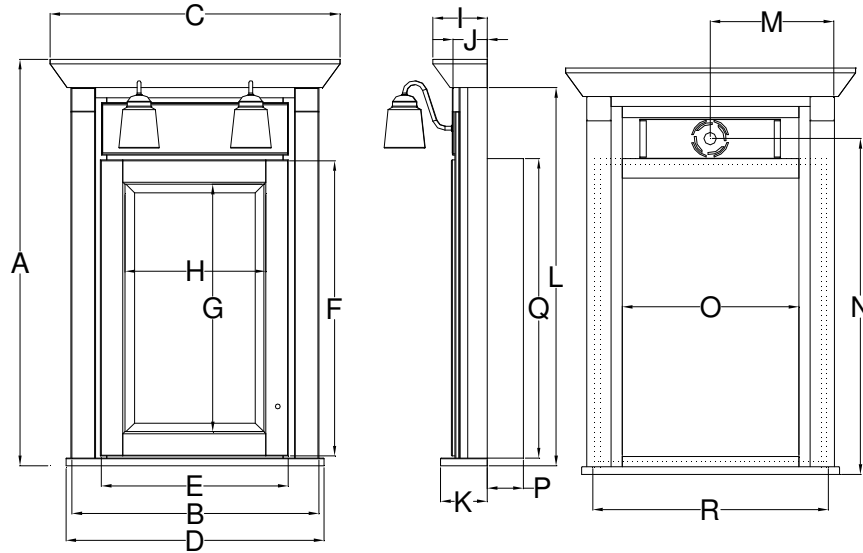

Semi-Recessed Mirrored Cabinet with Lights

Specifications

Molding Overlay Collections

Estate, Fireside, Heirloom and Nottingham

One Door Cabinets with Lights

	Cabinet		Crown	Sill	Door		Mirror		Crown	Cab	Sill	Cab	Electric		Recessed		
	Height A	Width B	Width C	Width D	Width E	Height F	Height G	Width H	Depth I	Depth J	Depth K	Height L	Width M	Height N	Depth P	Height Q	Width R
BM24RLL	39	24	26 7/8	25	18	28 3/4	24 3/4	14	4 3/4	3 3/8	4 1/2	36 3/4	12	32 1/2	3 1/2	28 3/8	22 1/4
BM24RLR	39	24	26 7/8	25	18	28 3/4	24 3/4	14	4 3/4	3 3/8	4 1/2	36 3/4	12	32 1/2	3 1/2	28 3/8	22 1/4
BM30RLL	39	30	33 3/4	31	24	28 3/4	24	19 3/8	4 3/4	3 3/8	4 1/2	36 3/4	15	32 1/2	3 1/2	28 3/8	28 3/8
BM30RLR	39	30	33 3/4	31	24	28 3/4	24	19 3/8	4 3/4	3 3/8	4 1/2	36 3/4	15	32 1/2	3 1/2	28 3/8	28 3/8

Two Door Cabinets with Lights

	Cabinet		Crown	Sill	Door		Mirror		Crown	Cab	Sill	Cab	Electric		Recessed		
	Height A	Width B	Width C	Width D	Width E	Height F	Height G	Width H	Depth I	Depth J	Depth K	Height L	Width M	Height N	Depth P	Height Q	Width R
BM30RL-	39	30	33 3/4	31	12	28 3/4	24 3/4	9 3/4	4 3/4	3 3/8	4 1/2	36 3/4	15	32 1/2	3 1/2	28 3/8	28 3/8
BM36RL-	39	36	38 7/8	37	14 3/4	28 3/4	24 3/4	12 5/8	4 3/4	3 3/8	4 1/2	36 3/4	18	32 1/2	3 1/2	28 3/8	34 1/4

Semi-Recessed Mirrored Cabinet with Lights

Specifications

Molding Overlay Collections

Estate, Fireside, Heirloom and Nottingham
Two Door Cabinets

	Cabinet		Crown	Sill	Door		Mirror		Crown	Cab	Sill	Cab	Electric		Storage	Center Mirror	
	Height A	Width B	Width C	Width D	Width E	Height F	Height G	Width H	Depth I	Depth J	Depth K	Height L	Width M	Height N	Width O	Width P	Height Q
BM42RL-	39	42	44 7/8	43	10 1/2	28 3/4	24 3/4	6 1/2	4 7/8	3 3/8	4 1/2	36 3/4	21	29	9	15 3/4	29 3/8
BM48RL-	39	48	50 7/8	49	14 1/2	28 3/4	24 3/4	10 5/8	4 7/8	3 3/8	4 1/2	36 3/4	24	29	11	15 3/4	29 3/8
	Recessed																
	Depth R	Height S	Width T														
BM42RL-	3 1/2	28 3/8	13 5/8														
BM48RL-	3 1/2	28 3/8	16														