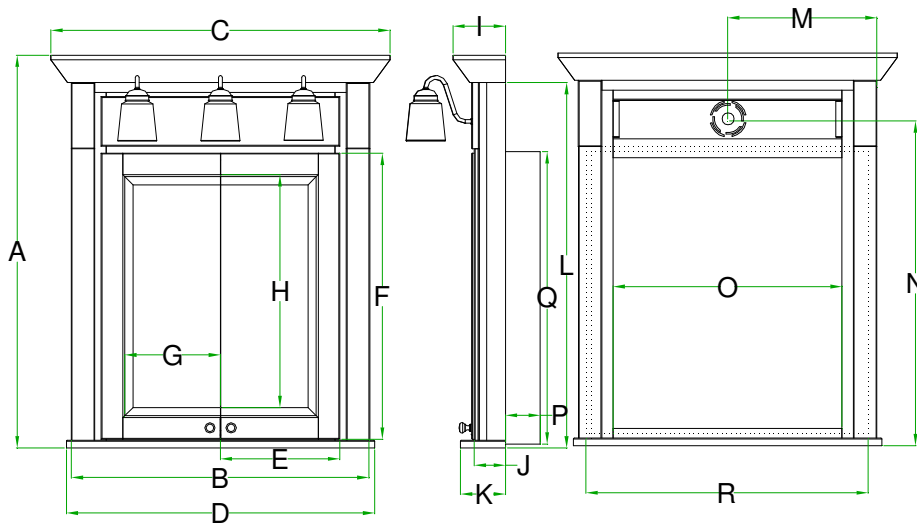

Semi-Recessed Mirrored Cabinet with Lights

Specifications

Molding Overlay Collections

Estate, Fireside, Heirloom and Nottingham

One Door Cabinets with Lights

	Cabinet		Crown	Sill	Door		Mirror		Crown	Cab	Sill	Cab	Electric		Recessed		
	Height A	Width B	Width C	Width D	Width E	Height F	Height G	Width H	Depth I	Depth J	Depth K	Height L	Width M	Height N	Depth P	Height Q	Width R
BM24RLL	39	24	26 7/8	25	18	28 3/4	24 3/4	14	4 3/4	3 3/8	4 1/2	36 3/4	12	32 1/2	3 1/2	28 3/8	22 1/4
BM24RLR	39	24	26 7/8	25	18	28 3/4	24 3/4	14	4 3/4	3 3/8	4 1/2	36 3/4	12	32 1/2	3 1/2	28 3/8	22 1/4
BM30RLL	39	30	33 3/4	31	24	28 3/4	24	19 3/8	4 3/4	3 3/8	4 1/2	36 3/4	15	32 1/2	3 1/2	28 3/8	28 3/8
BM30RLR	39	30	33 3/4	31	24	28 3/4	24	19 3/8	4 3/4	3 3/8	4 1/2	36 3/4	15	32 1/2	3 1/2	28 3/8	28 3/8

Two Door Cabinets with Lights

	Cabinet		Crown	Sill	Door		Mirror		Crown	Cab	Sill	Cab	Electric		Recessed		
	Height A	Width B	Width C	Width D	Width E	Height F	Height G	Width H	Depth I	Depth J	Depth K	Height L	Width M	Height N	Depth P	Height Q	Width R
BM30RL-	39	30	33 3/4	31	12	28 3/4	24 3/4	9 3/4	4 3/4	3 3/8	4 1/2	36 3/4	15	32 1/2	3 1/2	28 3/8	28 3/8
BM36RL-	39	36	38 7/8	37	14 3/4	28 3/4	24 3/4	12 5/8	4 3/4	3 3/8	4 1/2	36 3/4	18	32 1/2	3 1/2	28 3/8	34 1/4

Semi-Recessed Mirrored Cabinet with Lights

Specifications

Molding Overlay Collections

Estate, Fireside, Heirloom and Nottingham
Two Door Cabinets

	Cabinet		Crown	Sill	Door		Mirror		Crown	Cab	Sill	Cab	Electric		Storage	Center Mirror	
	Height A	Width B	Width C	Width D	Width E	Height F	Height G	Width H	Depth I	Depth J	Depth K	Height L	Width M	Height N	Width O	Width P	Height Q
BM42RL-	39	42	44 7/8	43	10 1/2	28 3/4	24 3/4	6 1/2	4 7/8	3 3/8	4 1/2	36 3/4	21	29	9	15 3/4	29 3/8
BM48RL-	39	48	50 7/8	49	14 1/2	28 3/4	24 3/4	10 5/8	4 7/8	3 3/8	4 1/2	36 3/4	24	29	11	15 3/4	29 3/8
	Recessed																
	Depth R	Height S	Width T														
BM42RL-	3 1/2	28 3/8	13 5/8														
BM48RL-	3 1/2	28 3/8	16														