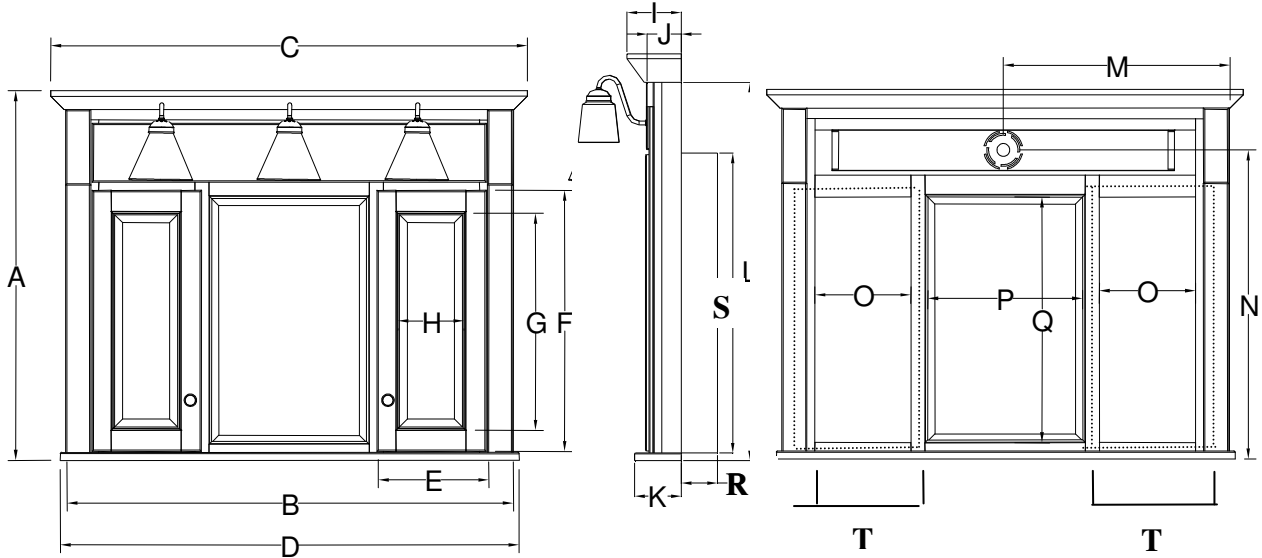

Semi-Recessed Mirrored Cabinet with Lights

Specifications

Molding Overlay Collections

Estate, Fireside, Heirloom and Nottingham

One Door Cabinets with Lights

	Cabinet		Crown	Sill	Door		Mirror		Crown	Cab	Sill	Cab	Electric		Recessed		
	Height A	Width B	Width C	Width D	Width E	Height F	Height G	Width H	Depth I	Depth J	Depth K	Height L	Width M	Height N	Depth P	Height Q	Width R
BM24RLL	39	24	26 7/8	25	18	28 3/4	24 3/4	14	4 3/4	3 3/8	4 1/2	36 3/4	12	32 1/2	3 1/2	28 3/8	22 1/4
BM24RLR	39	24	26 7/8	25	18	28 3/4	24 3/4	14	4 3/4	3 3/8	4 1/2	36 3/4	12	32 1/2	3 1/2	28 3/8	22 1/4
BM30RLL	39	30	33 3/4	31	24	28 3/4	24	19 3/8	4 3/4	3 3/8	4 1/2	36 3/4	15	32 1/2	3 1/2	28 3/8	28 3/8
BM30RLR	39	30	33 3/4	31	24	28 3/4	24	19 3/8	4 3/4	3 3/8	4 1/2	36 3/4	15	32 1/2	3 1/2	28 3/8	28 3/8

Two Door Cabinets with Lights

	Cabinet		Crown	Sill	Door		Mirror		Crown	Cab	Sill	Cab	Electric		Recessed		
	Height A	Width B	Width C	Width D	Width E	Height F	Height G	Width H	Depth I	Depth J	Depth K	Height L	Width M	Height N	Depth P	Height Q	Width R
BM30RL-	39	30	33 3/4	31	12	28 3/4	24 3/4	9 3/4	4 3/4	3 3/8	4 1/2	36 3/4	15	32 1/2	3 1/2	28 3/8	28 3/8
BM36RL-	39	36	38 7/8	37	14 3/4	28 3/4	24 3/4	12 5/8	4 3/4	3 3/8	4 1/2	36 3/4	18	32 1/2	3 1/2	28 3/8	34 1/4

Semi-Recessed Mirrored Cabinet with Lights

Specifications

Molding Overlay Collections

Estate, Fireside, Heirloom and Nottingham
Two Door Cabinets

	Cabinet		Crown	Sill	Door		Mirror		Crown	Cab	Sill	Cab	Electric		Storage	Center Mirror	
	Height A	Width B	Width C	Width D	Width E	Height F	Height G	Width H	Depth I	Depth J	Depth K	Height L	Width M	Height N	Width O	Width P	Height Q
BM42RL-	39	42	44 7/8	43	10 1/2	28 3/4	24 3/4	6 1/2	4 7/8	3 3/8	4 1/2	36 3/4	21	29	9	15 3/4	29 3/8
BM48RL-	39	48	50 7/8	49	14 1/2	28 3/4	24 3/4	10 5/8	4 7/8	3 3/8	4 1/2	36 3/4	24	29	11	15 3/4	29 3/8
	Recessed																
	Depth R	Height S	Width T														
BM42RL-	3 1/2	28 3/8	13 5/8														
BM48RL-	3 1/2	28 3/8	16														