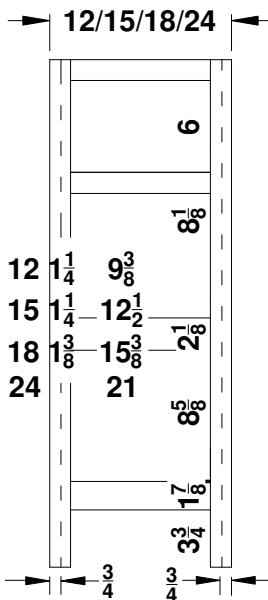

Base Cabinets for 66"-96" Vanity 3-Piece Two Bowl Combinations-Overlay Collections Ashford, Gentry, Lambiere and Valencia

Face frames stiles are 1 1/2" and rails are 1 3/8" except where noted. Cabinet height is 33 1/2". All Dimensions are shown in inches rounded up or down to the nearest 1/8".

BV/B12421L/18L
BV/B12721L/18L
BV/B13021L/18L
BV/B13621L/18L

BD/B21221/18N
BD/B21521N/18N
BD/B21821N/18N
BD/B22421N/18N

BV/B12421R/18R
BV/B12721R/18R
BV/B13021R/18R
BV/B13621R/18R

BE12BL-
BE15BL-
BE18BL-