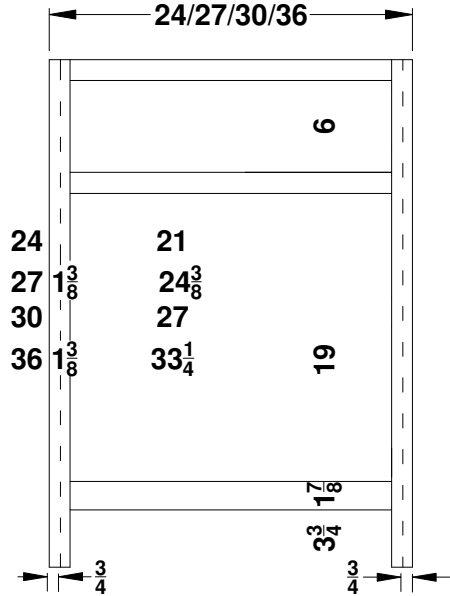

Base Cabinets for 66"-96" Vanity 3-Piece Two Bowl Combinations-Overlay Collections Ashford, Gentry, Lambiere and Valencia

Face frames stiles are 1 1/2" and rails are 1 3/8" except where noted. Cabinet height is 33 1/2". All Dimensions are shown in inches rounded up or down to the nearest 1/8".

BV/B12421L/18L
BV/B12721L/18L
BV/B13021L/18L
BV/B13621L/18L

BD/B21221/18N
BD/B21521N/18N
BD/B21821N/18N
BD/B22421N/18N

BV/B12421R/18R
BV/B12721R/18R
BV/B13021R/18R
BV/B13621R/18R

BE12BL-
BE15BL-
BE18BL-