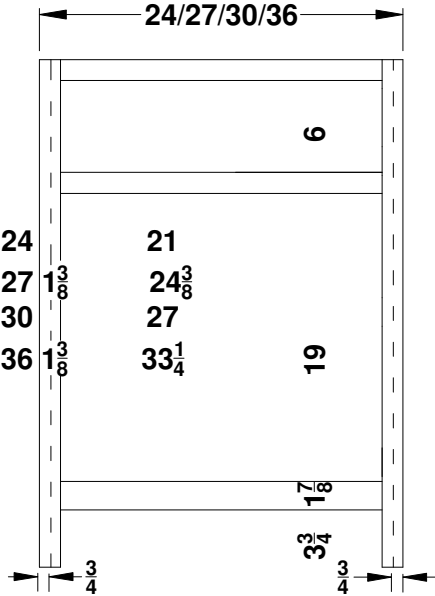

Base Cabinets for 66"-96" Vanity 3-Piece Two Bowl Combinations-Overlay Collections Ashford, Gentry, Lambiere and Valencia

Face frames stiles are 1 1/2" and rails are 1 3/8" except where noted. Cabinet height is 33 1/2". All Dimensions are shown in inches rounded up or down to the nearest 1/8".

BV/B12421L/18L
BV/B12721L/18L
BV/B13021L/18L
BV/B13621L/18L

BD/B21221/18N
BD/B21521N/18N
BD/B21821N/18N
BD/B22421N/18N

BV/B12421R/18R
BV/B12721R/18R
BV/B13021R/18R
BV/B13621R/18R

BE12BL-
BE15BL-
BE18BL-