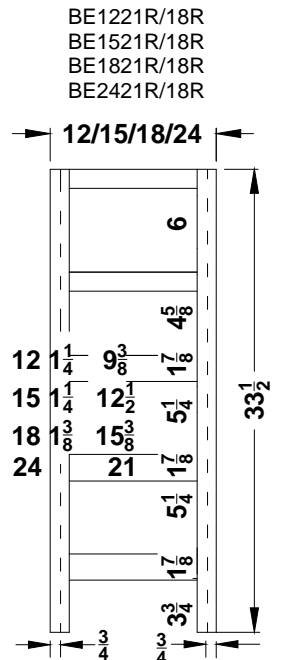

Base Cabinets for 66"-96" Vanity 3-Piece One Bowl Combinations –Overlay Collections Ashford, Gentry, Lambiere and Valencia

Face frames stiles are 1 1/2" and rails are 1 3/8" except where noted. Cabinet height is 33 1/2". All Dimensions are shown in inches rounded up or down to the nearest 1/8".

Component Widths in Three-Piece Vanity Sets

The listed component widths apply to 66” – 96” wide 3-piece Vanity Sets and Dresser Vanity Sets in Premier Series.

Set Model Number first position will be as follows for the width specifications in the following chart:

- “1” – 1-Bowl Vanity
- “2” – 2-Bowl Vanity
- “5” – 1-Bowl Dresser Vanity
- “6” – 2-Bowl Dresser Vanity

Set Width	No. Bowls	Left Width	Center Width	Right Width	Bowl Center From End
66”	1	18”	30”	18”	--
	2	24”	18”	24”	12”
72”	1	18”	36”	18”	--
	2	27”	18”	27”	13 ½”
78”	1	24”	30”	24”	--
	2	30”	18”	30”	15”
84”	1	24”	36”	24”	--
	2	30”	24”	30”	15”
90”	1	27”	36”	27”	--
	2	36”	18”	36”	18”
96”	1	27”	42”	27”	--
	2	36”	24”	36”	18”