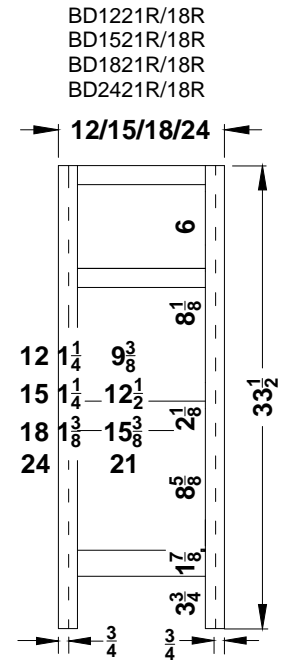

Base Cabinets for 66"-96" Vanity 3-Piece One Bowl Combinations –Overlay Collections Ashford, Gentry, Lambiere and Valencia

Face frames stiles are 1 1/2" and rails are 1 3/8" except where noted. Cabinet height is 33 1/2". All Dimensions are shown in inches rounded up or down to the nearest 1/8".

Component Widths in Three-Piece Vanity Sets

The listed component widths apply to 66” – 96” wide 3-piece Vanity Sets and Dresser Vanity Sets in Premier Series.

Set Model Number first position will be as follows for the width specifications in the following chart:

- “1” – 1-Bowl Vanity
- “2” – 2-Bowl Vanity
- “5” – 1-Bowl Dresser Vanity
- “6” – 2-Bowl Dresser Vanity

Set Width	No. Bowls	Left Width	Center Width	Right Width	Bowl Center From End
66”	1	18”	30”	18”	--
	2	24”	18”	24”	12”
72”	1	18”	36”	18”	--
	2	27”	18”	27”	13 ½”
78”	1	24”	30”	24”	--
	2	30”	18”	30”	15”
84”	1	24”	36”	24”	--
	2	30”	24”	30”	15”
90”	1	27”	36”	27”	--
	2	36”	18”	36”	18”
96”	1	27”	42”	27”	--
	2	36”	24”	36”	18”