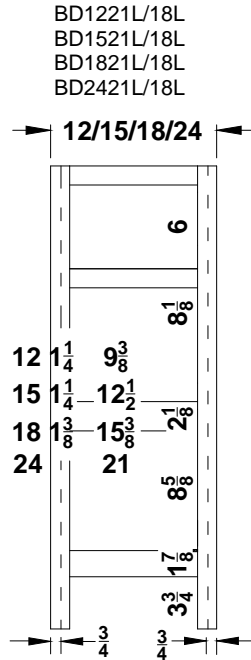

Base Cabinets for 66"-96" Vanity 3-Piece One Bowl Combinations –Overlay Collections Ashford, Gentry, Lambiere and Valencia

Face frames stiles are 1 1/2" and rails are 1 3/8" except where noted. Cabinet height is 33 1/2". All Dimensions are shown in inches rounded up or down to the nearest 1/8".

Component Widths in Three-Piece Vanity Sets

The listed component widths apply to 66” – 96” wide 3-piece Vanity Sets and Dresser Vanity Sets in Premier Series.

Set Model Number first position will be as follows for the width specifications in the following chart:

- “1” – 1-Bowl Vanity
- “2” – 2-Bowl Vanity
- “5” – 1-Bowl Dresser Vanity
- “6” – 2-Bowl Dresser Vanity

Set Width	No. Bowls	Left Width	Center Width	Right Width	Bowl Center From End
66”	1	18”	30”	18”	--
	2	24”	18”	24”	12”
72”	1	18”	36”	18”	--
	2	27”	18”	27”	13 ½”
78”	1	24”	30”	24”	--
	2	30”	18”	30”	15”
84”	1	24”	36”	24”	--
	2	30”	24”	30”	15”
90”	1	27”	36”	27”	--
	2	36”	18”	36”	18”
96”	1	27”	42”	27”	--
	2	36”	24”	36”	18”