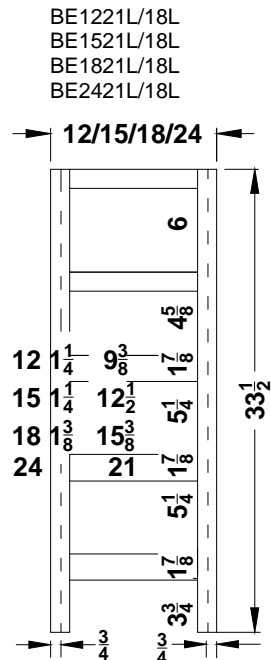

Base Cabinets for 66"-96" Vanity 3-Piece One Bowl Combinations –Overlay Collections Ashford, Gentry, Lambiere and Valencia

Face frames stiles are 1 1/2" and rails are 1 3/8" except where noted. Cabinet height is 33 1/2". All Dimensions are shown in inches rounded up or down to the nearest 1/8".

Component Widths in Three-Piece Vanity Sets

The listed component widths apply to 66” – 96” wide 3-piece Vanity Sets and Dresser Vanity Sets in Premier Series.

Set Model Number first position will be as follows for the width specifications in the following chart:

- “1” – 1-Bowl Vanity
- “2” – 2-Bowl Vanity
- “5” – 1-Bowl Dresser Vanity
- “6” – 2-Bowl Dresser Vanity

Set Width	No. Bowls	Left Width	Center Width	Right Width	Bowl Center From End
66”	1	18”	30”	18”	--
	2	24”	18”	24”	12”
72”	1	18”	36”	18”	--
	2	27”	18”	27”	13 ½”
78”	1	24”	30”	24”	--
	2	30”	18”	30”	15”
84”	1	24”	36”	24”	--
	2	30”	24”	30”	15”
90”	1	27”	36”	27”	--
	2	36”	18”	36”	18”
96”	1	27”	42”	27”	--
	2	36”	24”	36”	18”