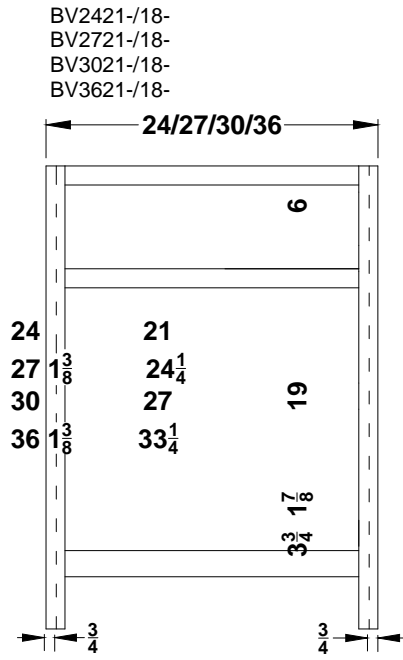

Base Cabinets for 66"-96" Vanity 3-Piece One Bowl Combinations –Overlay Collections Ashford, Gentry, Lambiere and Valencia

Face frames stiles are 1 1/2" and rails are 1 3/8" except where noted. Cabinet height is 33 1/2". All Dimensions are shown in inches rounded up or down to the nearest 1/8".

Component Widths in Three-Piece Vanity Sets

The listed component widths apply to 66” – 96” wide 3-piece Vanity Sets and Dresser Vanity Sets in Premier Series.

Set Model Number first position will be as follows for the width specifications in the following chart:

- “1” – 1-Bowl Vanity
- “2” – 2-Bowl Vanity
- “5” – 1-Bowl Dresser Vanity
- “6” – 2-Bowl Dresser Vanity

Set Width	No. Bowls	Left Width	Center Width	Right Width	Bowl Center From End
66”	1	18”	30”	18”	--
	2	24”	18”	24”	12”
72”	1	18”	36”	18”	--
	2	27”	18”	27”	13 ½”
78”	1	24”	30”	24”	--
	2	30”	18”	30”	15”
84”	1	24”	36”	24”	--
	2	30”	24”	30”	15”
90”	1	27”	36”	27”	--
	2	36”	18”	36”	18”
96”	1	27”	42”	27”	--
	2	36”	24”	36”	18”