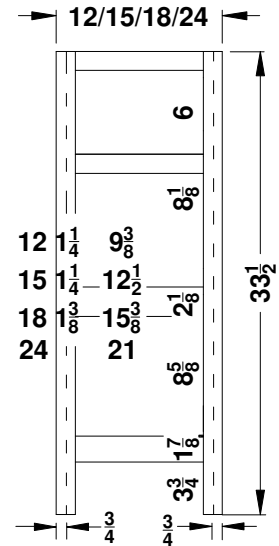

Base Cabinets for 66"-96" Vanity 3-Piece One Bowl Combinations –Overlay Collections Ashford, Gentry, Lambiere and Valencia

Face frames stiles are 1 1/2" and rails are 1 3/8" except where noted. Cabinet height is 33 1/2". All Dimensions are shown in inches rounded up or down to the nearest 1/8".

BD/B21221L/18L
BD/B21521L/18L
BD/B21821L/18L
BD/B22421L/18L

BV/B12421-/18-
BV/B12721-/18-
BV/B13021-/18-
BV/B13621-/18-

BD/B21221R/18R
BD/B21521R/18R
BD/B21821R/18R
BD/B22421R/18R

BD/B21221L/18L
BD/B21521L/18L
BD/B21821L/18L
BD/B22421L/18L

BD/B21221R/18R
BD/B21521R/18R
BD/B21821R/18R
BD/B22421R/18R