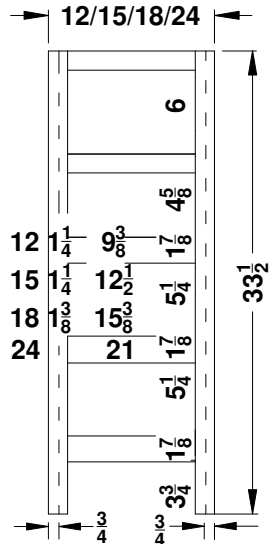

Base Cabinets for 66"-96" Vanity 3-Piece One Bowl Combinations –Overlay Collections Ashford, Gentry, Lambiere and Valencia

Face frames stiles are 1 1/2" and rails are 1 3/8" except where noted. Cabinet height is 33 1/2". All Dimensions are shown in inches rounded up or down to the nearest 1/8".

BD/B21221L/18L
BD/B21521L/18L
BD/B21821L/18L
BD/B22421L/18L

BV/B12421-/18-
BV/B12721-/18-
BV/B13021-/18-
BV/B13621-/18-

BD/B21221R/18R
BD/B21521R/18R
BD/B21821R/18R
BD/B22421R/18R

BD/B21221L/18L
BD/B21521L/18L
BD/B21821L/18L
BD/B22421L/18L

BD/B21221R/18R
BD/B21521R/18R
BD/B21821R/18R
BD/B22421R/18R