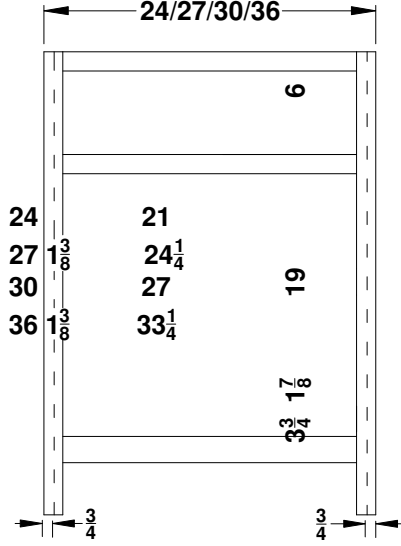

Base Cabinets for 66"-96" Vanity 3-Piece One Bowl Combinations –Overlay Collections Ashford, Gentry, Lambiere and Valencia

Face frames stiles are 1 1/2" and rails are 1 3/8" except where noted. Cabinet height is 33 1/2". All Dimensions are shown in inches rounded up or down to the nearest 1/8".

BD/B21221L/18L
BD/B21521L/18L
BD/B21821L/18L
BD/B22421L/18L

BV/B12421-/18-
BV/B12721-/18-
BV/B13021-/18-
BV/B13621-/18-

BD/B21221R/18R
BD/B21521R/18R
BD/B21821R/18R
BD/B22421R/18R

BD/B21221L/18L
BD/B21521L/18L
BD/B21821L/18L
BD/B22421L/18L

BD/B21221R/18R
BD/B21521R/18R
BD/B21821R/18R
BD/B22421R/18R