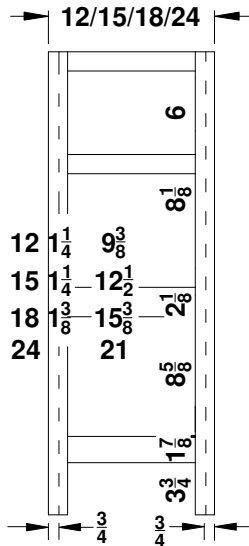

Base Cabinets for 66"-96" Vanity 3-Piece One Bowl Combinations –Overlay Collections Ashford, Gentry, Lambiere and Valencia

Face frames stiles are 1 1/2" and rails are 1 3/8" except where noted. Cabinet height is 33 1/2". All Dimensions are shown in inches rounded up or down to the nearest 1/8".

BD/B21221L/18L
BD/B21521L/18L
BD/B21821L/18L
BD/B22421L/18L

BV/B12421-/18-
BV/B12721-/18-
BV/B13021-/18-
BV/B13621-/18-

BD/B21221R/18R
BD/B21521R/18R
BD/B21821R/18R
BD/B22421R/18R

BD/B21221L/18L
BD/B21521L/18L
BD/B21821L/18L
BD/B22421L/18L

BD/B21221R/18R
BD/B21521R/18R
BD/B21821R/18R
BD/B22421R/18R