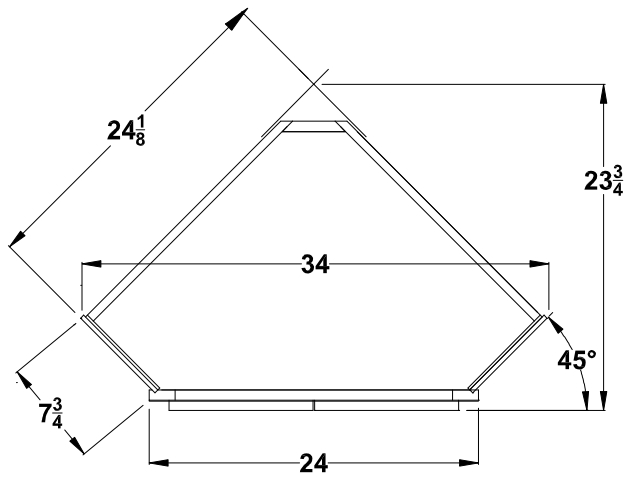

# Corner Vanity Specifications-Overlay Collections

## Ashford, Gentry, Lambiere, Valencia

Face frames stiles are 1 1/2" and rails are 13/8" except where noted. Cabinet height is 33 1/2". All Dimensions are shown in inches rounded up or down to the nearest 1/8".