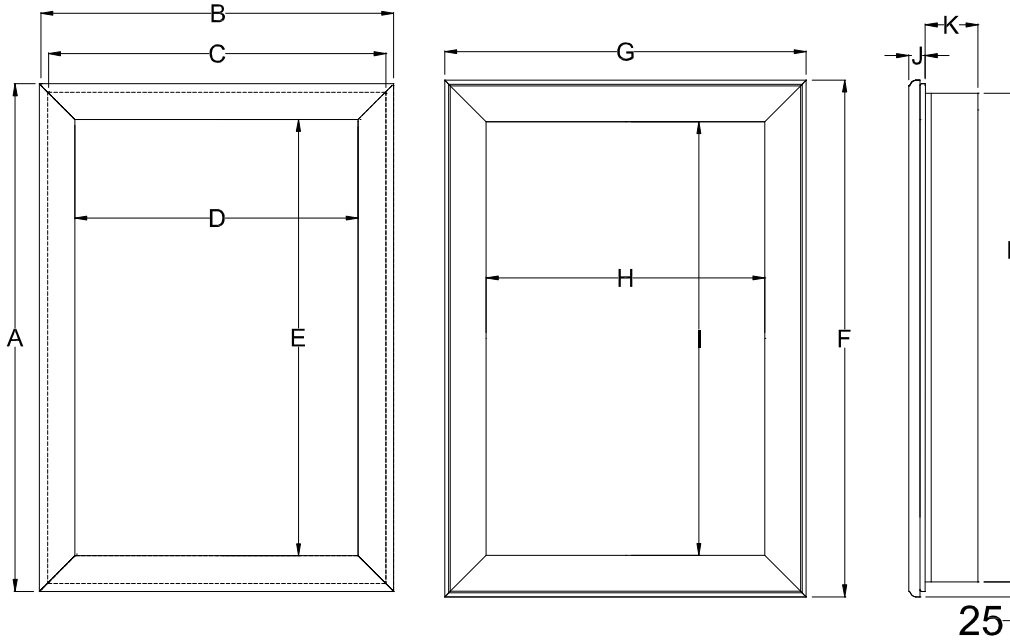

Recessed Mirrored Cabinet Specifications

Recessed Mirrored Cabinet

	Cabinet		Recessed	Storage	Storage	Door		Mirror		Cab	Recessed		Electric	
	Height A	Width B	Width C	Width D	Height E	Width F	Height G	Width H	Height I	Depth J	Depth K	Height L	Width M	Height N
BM21RF-	33 5/8	21	19 1/2	17 7/8"	30 7/8"	21	34 1/4	15 1/2	28 5/8	1 1/8	3 1/2	32 1/2	NA	NA
BM24RF-	33 5/8	24	22 1/2	20 7/8"	30 7/8"	24	34 1/4	18 1/2	28 5/8	1 1/8	3 1/2	32 1/2	NA	NA