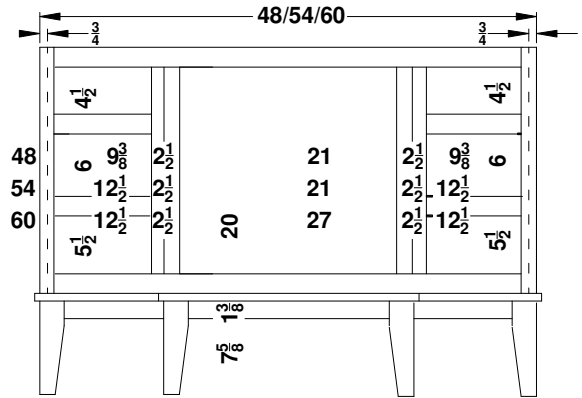

DF48BFE
DF54BFE
DF60BFE