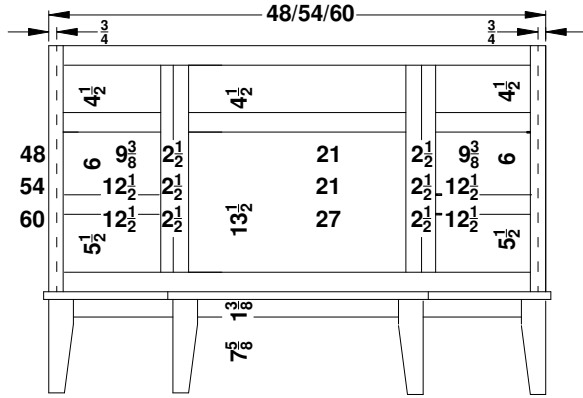

Breakfront Dresser Specifications-Overlay Collection

Ashford, Gentry, Lambiere and Valencia

Face frames stiles are 1 1/2" and rails are 1 7/8" except where noted. Cabinet height is 33 1/2". The sill adds 1" to the width of the cabinet. All Dimensions are shown in inches rounded up or down to the nearest 1/8".

DD48BFE
DD54BFE
DD60BFE

DF48BFE
DF54BFE
DF60BFE

DV48BFE
DV54BFE
DV60BFE