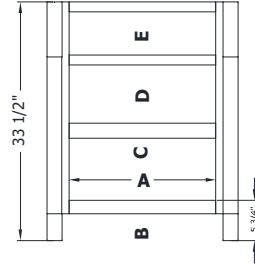

Chest Drawer Cabinets-Molding Overlay Collections

Estate, Fireside, Heirloom, Monterey and Nottingham

All Dimensions are shown in inches rounded up or down to the nearest 1/8".

PD2421-
PD2721-
PD3021-
PD3321-
PD3621-
PD4221-

PD4821E

PE2421-
PE2721-
PE3021-
PE3321-
PE3621-
PE4221-

PE4821E

Model#	A	B	C	D	E	F	G
PD2421-	17 1/8"	3 3/4"	8 3/4"	8 1/4"	6 1/8"	NA	NA
PD2721-	20 1/4"	3 3/4"	8 3/4"	8 1/4"	6 1/8"	NA	NA
PD3021-	23"	3 3/4"	8 3/4"	8 1/4"	6 1/8"	NA	NA
PD3321-	26"	3 3/4"	8 3/4"	8 1/4"	6 1/8"	NA	NA
PD3621-	29"	3 3/4"	8 3/4"	8 1/4"	6 1/8"	NA	NA
PD4221-	35"	3 3/4"	8 3/4"	8 1/4"	6 1/8"	NA	NA
PD4821E	20 1/4"	3 3/4"	8 3/4"	8 1/4"	6 1/8"	NA	9 3/8"
PE2421-	17 1/8"	3 3/4"	5 1/4"	5 1/4"	4 5/8"	6 1/8"	NA
PE2721-	20 1/4"	3 3/4"	5 1/4"	5 1/4"	4 5/8"	6 1/8"	NA
PE3021-	23"	3 3/4"	5 1/4"	5 1/4"	4 5/8"	6 1/8"	NA
PE3321-	26"	3 3/4"	5 1/4"	5 1/4"	4 5/8"	6 1/8"	NA
PE3621-	29"	3 3/4"	5 1/4"	5 1/4"	4 5/8"	6 1/8"	NA
PE4221-	35"	3 3/4"	5 1/4"	5 1/4"	4 5/8"	6 1/8"	NA
PE4821E	20 1/4"	3 3/4"	5 1/4"	5 1/4"	4 5/8"	6 1/8"	9 3/8"