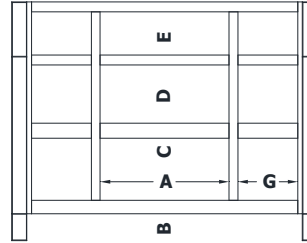

Chest Drawer Cabinets-Molding Overlay Collections

Estate, Fireside, Heirloom, Monterey and Nottingham

All Dimensions are shown in inches rounded up or down to the nearest 1/8".

PD2421-
PD2721-
PD3021-
PD3321-
PD3621-
PD4221-

PD4821E

PE2421-
PE2721-
PE3021-
PE3321-
PE3621-
PE4221-

PE4821E

Model#	A	B	C	D	E	F	G
PD2421-	17 1/8"	3 3/4"	8 3/4"	8 1/4"	6 1/8"	NA	NA
PD2721-	20 1/4"	3 3/4"	8 3/4"	8 1/4"	6 1/8"	NA	NA
PD3021-	23"	3 3/4"	8 3/4"	8 1/4"	6 1/8"	NA	NA
PD3321-	26"	3 3/4"	8 3/4"	8 1/4"	6 1/8"	NA	NA
PD3621-	29"	3 3/4"	8 3/4"	8 1/4"	6 1/8"	NA	NA
PD4221-	35"	3 3/4"	8 3/4"	8 1/4"	6 1/8"	NA	NA
PD4821E	20 1/4"	3 3/4"	8 3/4"	8 1/4"	6 1/8"	NA	9 3/8"
PE2421-	17 1/8"	3 3/4"	5 1/4"	5 1/4"	4 5/8"	6 1/8"	NA
PE2721-	20 1/4"	3 3/4"	5 1/4"	5 1/4"	4 5/8"	6 1/8"	NA
PE3021-	23"	3 3/4"	5 1/4"	5 1/4"	4 5/8"	6 1/8"	NA
PE3321-	26"	3 3/4"	5 1/4"	5 1/4"	4 5/8"	6 1/8"	NA
PE3621-	29"	3 3/4"	5 1/4"	5 1/4"	4 5/8"	6 1/8"	NA
PE4221-	35"	3 3/4"	5 1/4"	5 1/4"	4 5/8"	6 1/8"	NA
PE4821E	20 1/4"	3 3/4"	5 1/4"	5 1/4"	4 5/8"	6 1/8"	9 3/8"