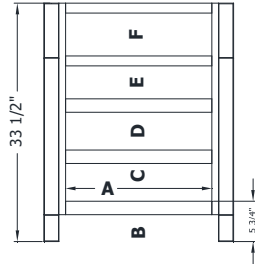

Chest Drawer Cabinets-Molding Overlay Collections

Estate, Fireside, Heirloom, Monterey and Nottingham

All Dimensions are shown in inches rounded up or down to the nearest 1/8".

PD2421-
PD2721-
PD3021-
PD3321-
PD3621-
PD4221-

PD4821E

PE2421-
PE2721-
PE3021-
PE3321-
PE3621-
PE4221-

PE4821E

Model#	A	B	C	D	E	F	G
PD2421-	17 1/8"	3 3/4"	8 3/4"	8 1/4"	6 1/8"	NA	NA
PD2721-	20 1/4"	3 3/4"	8 3/4"	8 1/4"	6 1/8"	NA	NA
PD3021-	23"	3 3/4"	8 3/4"	8 1/4"	6 1/8"	NA	NA
PD3321-	26"	3 3/4"	8 3/4"	8 1/4"	6 1/8"	NA	NA
PD3621-	29"	3 3/4"	8 3/4"	8 1/4"	6 1/8"	NA	NA
PD4221-	35"	3 3/4"	8 3/4"	8 1/4"	6 1/8"	NA	NA
PD4821E	20 1/4"	3 3/4"	8 3/4"	8 1/4"	6 1/8"	NA	9 3/8"
PE2421-	17 1/8"	3 3/4"	5 1/4"	5 1/4"	4 5/8"	6 1/8"	NA
PE2721-	20 1/4"	3 3/4"	5 1/4"	5 1/4"	4 5/8"	6 1/8"	NA
PE3021-	23"	3 3/4"	5 1/4"	5 1/4"	4 5/8"	6 1/8"	NA
PE3321-	26"	3 3/4"	5 1/4"	5 1/4"	4 5/8"	6 1/8"	NA
PE3621-	29"	3 3/4"	5 1/4"	5 1/4"	4 5/8"	6 1/8"	NA
PE4221-	35"	3 3/4"	5 1/4"	5 1/4"	4 5/8"	6 1/8"	NA
PE4821E	20 1/4"	3 3/4"	5 1/4"	5 1/4"	4 5/8"	6 1/8"	9 3/8"