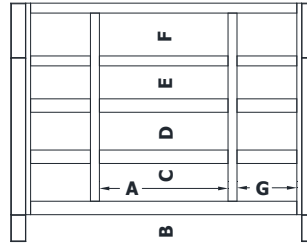

Chest Drawer Cabinets-Molding Overlay Collections

Estate, Fireside, Heirloom, Monterey and Nottingham

All Dimensions are shown in inches rounded up or down to the nearest 1/8".

PD2421-
PD2721-
PD3021-
PD3321-
PD3621-
PD4221-

PD4821E

PE2421-
PE2721-
PE3021-
PE3321-
PE3621-
PE4221-

PE4821E

Model#	A	B	C	D	E	F	G
PD2421-	17 1/8"	3 3/4"	8 3/4"	8 1/4"	6 1/8"	NA	NA
PD2721-	20 1/4"	3 3/4"	8 3/4"	8 1/4"	6 1/8"	NA	NA
PD3021-	23"	3 3/4"	8 3/4"	8 1/4"	6 1/8"	NA	NA
PD3321-	26"	3 3/4"	8 3/4"	8 1/4"	6 1/8"	NA	NA
PD3621-	29"	3 3/4"	8 3/4"	8 1/4"	6 1/8"	NA	NA
PD4221-	35"	3 3/4"	8 3/4"	8 1/4"	6 1/8"	NA	NA
PD4821E	20 1/4"	3 3/4"	8 3/4"	8 1/4"	6 1/8"	NA	9 3/8"
PE2421-	17 1/8"	3 3/4"	5 1/4"	5 1/4"	4 5/8"	6 1/8"	NA
PE2721-	20 1/4"	3 3/4"	5 1/4"	5 1/4"	4 5/8"	6 1/8"	NA
PE3021-	23"	3 3/4"	5 1/4"	5 1/4"	4 5/8"	6 1/8"	NA
PE3321-	26"	3 3/4"	5 1/4"	5 1/4"	4 5/8"	6 1/8"	NA
PE3621-	29"	3 3/4"	5 1/4"	5 1/4"	4 5/8"	6 1/8"	NA
PE4221-	35"	3 3/4"	5 1/4"	5 1/4"	4 5/8"	6 1/8"	NA
PE4821E	20 1/4"	3 3/4"	5 1/4"	5 1/4"	4 5/8"	6 1/8"	9 3/8"