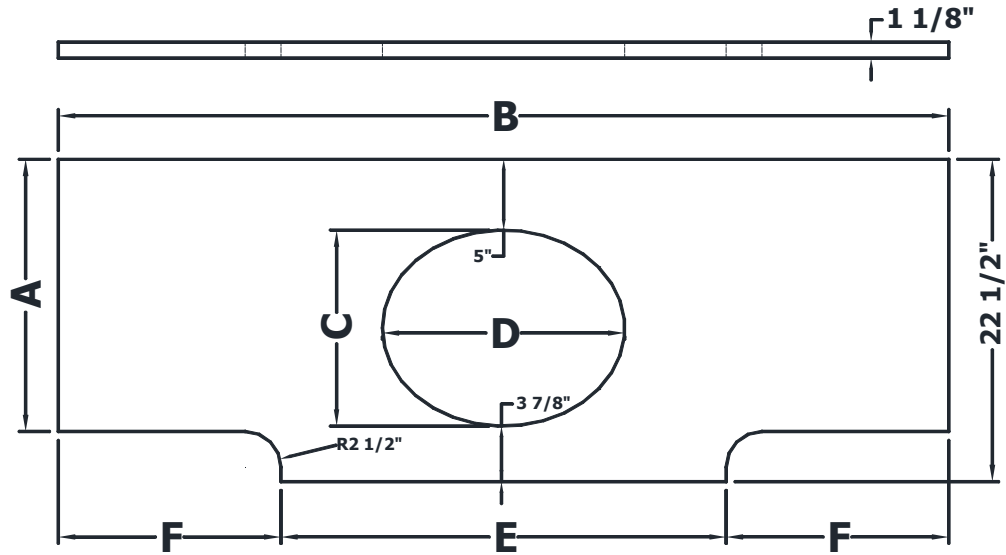

## Quartz Top Specifications Breakfront Oval Bowl

	Depth A	Length B	Bowl Depth C	Bowl Width D	Center Width E	Recessed Ends F
MQ49BF-	19 1/2	49	13 11/16	16 7/8	25	12
MQ55BF-	19 1/2	55	13 11/16	16 7/8	25	15
MQ61BF-	19 1/2	61	13 11/16	16 7/8	31	15
MQ67BF-	19 1/2	67	13 11/16	16 7/8	31	18
MQ73BF-	19 1/2	73	13 11/16	16 7/8	37	18

### Wall to Wall Breakfront Quartz Tops with **NO End Profile**

	Depth A	Length B	Bowl Depth C	Bowl Width D	Center Width E	Recessed Ends F
MQ48BF-	19 1/2	48	13 11/16	16 7/8	25	11 1/2
MQ54BF-	19 1/2	54	13 11/16	16 7/8	25	14 1/2
MQ60BF-	19 1/2	60	13 11/16	16 7/8	31	14 1/2
MQ66BF-	19 1/2	66	13 11/16	16 7/8	31	17 1/2
MQ72BF-	19 1/2	72	13 11/16	16 7/8	37	17 1/2