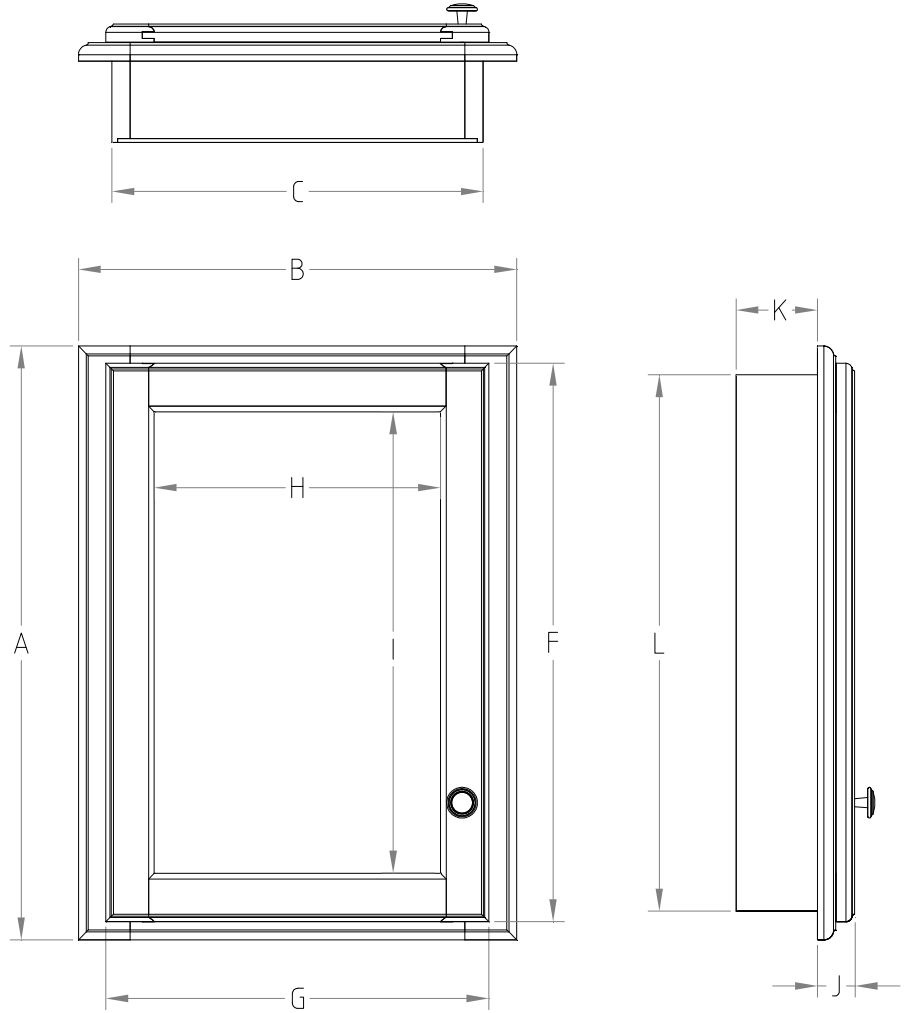

Recessed Mirrored Cabinet Specifications

Classic Collections

Pioneer

Recessed Mirrored Cabinet

	Cabinet		Recessed	Storage	Storage	Door		Mirror		Cab	Recessed		Electric	
	Height A	Width B	Width C	Width D	Height E	Width F	Height G	Width H	Height I	Depth J	Depth K	Height L	Width M	Height N
BM18RM-	24 3/8	18	16	14 1/2	21	14 1/2	21 1/2	10	17 1/4	1 1/2	3 1/2	22	NA	NA
BM24RM-	28	24	22 1/2	21 1/2	25	21 1/4	25	16 1/2	20 1/2	1 1/2	3 1/2	26	NA	NA