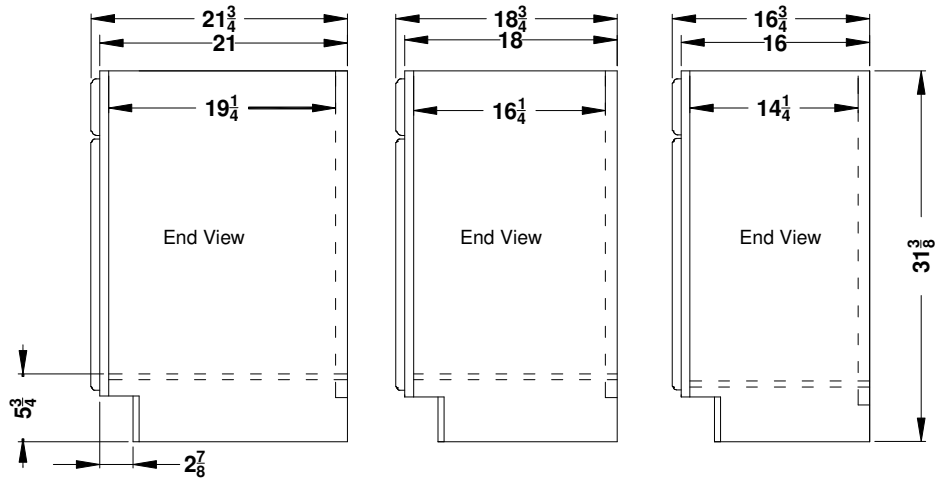

Cabinet end & Drawer Box Specifications

Classic Overlay Collections

Coventry, Dover and Jasper

Cabinet height is 31 3/8". All Dimensions are shown in inches rounded up or down to the nearest 1/8".

- Drawer box widths are approximately 1" smaller than the drawer opening is.
- The inside dimensions are 1" smaller than out side dimensions.
- The 18" deep cabinet has a 14 1/2" long drawer box, the 21" cabinet has 17 1/2" long drawer box .