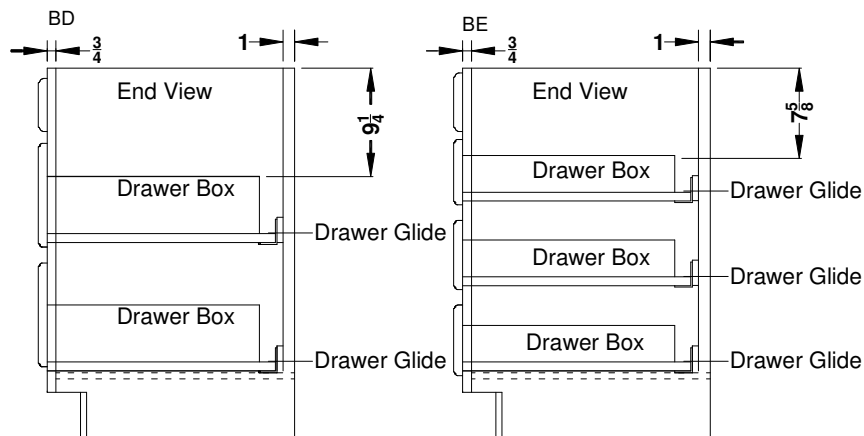

Cabinet end & Drawer Box Specifications

Classic Overlay Collections

Coventry, Dover and Jasper

Cabinet height is 31 3/8". All Dimensions are shown in inches rounded up or down to the nearest 1/8".

- Drawer box widths are approximately 1" smaller than the drawer opening is.
- The inside dimensions are 1" smaller than out side dimensions.
- The 18" deep cabinet has a 14 1/2" long drawer box, the 21" cabinet has 17 1/2" long drawer box .