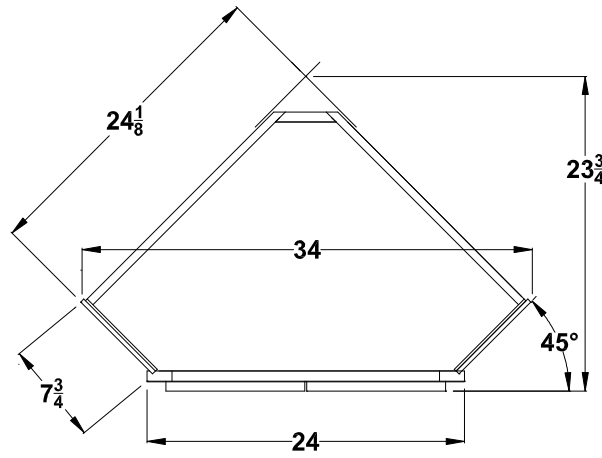

Corner Vanity Specifications-Classic Overlay Collections Coventry, Dover, and Jasper

Face frames stiles are 1 1/2" and rails are 13/8" except where noted. Cabinet height is 31 3/8". All Dimensions are shown in inches rounded up or down to the nearest 1/8".