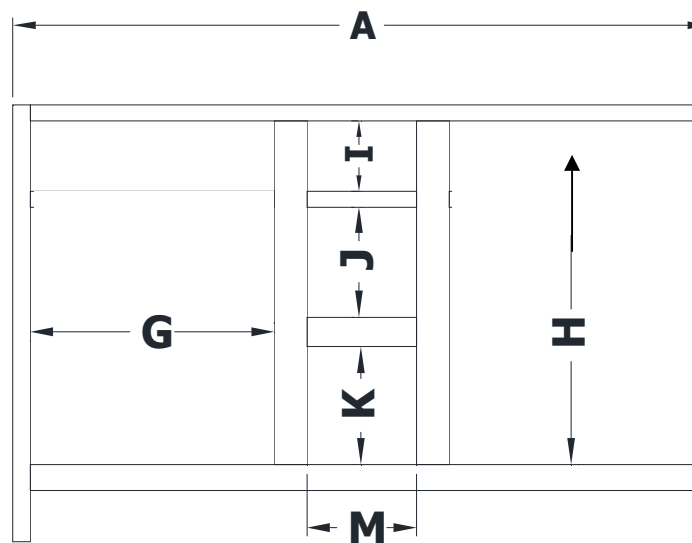

VANITY SPECIFICATIONS

Premier Overlay Collections

Ashford, Gentry, Lambiere, Valencia, Yorkshire, and Zephyr

Cabinet height is 33 1/2". All dimensions are shown in inches rounded up or down to the nearest 1/8".
Available in 18" deep, depth does not include doors and drawer fronts which add 3/4".

Model	A	B	C	D	E	F	G	H	I	J	K	M
BK6021O	60"	21 3/4"	21"	19 1/4"	5 3/4"	17 1/2"	27 1/8"	26 3/8"	6 1/8"	8 1/4"	8 3/4"	9 3/8"