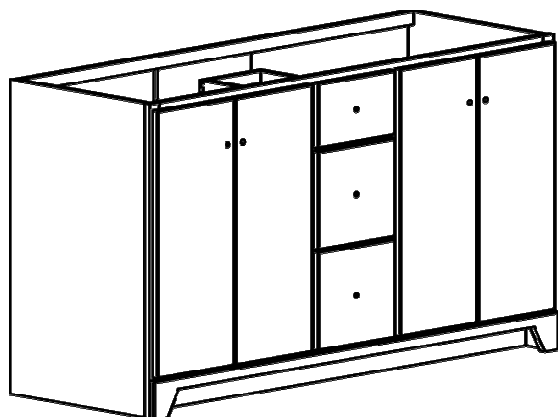

VANITY SPECIFICATIONS

Premier Overlay Collections

Ashford, Gentry, Lambiere, Valencia, Yorkshire, and Zephyr

Cabinet height is 33 1/2". All dimensions are shown in inches rounded up or down to the nearest 1/8".
Available in 18" deep, depth does not include doors and drawer fronts which add 3/4".