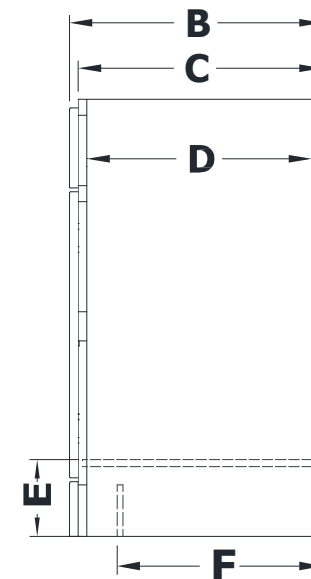

VANITY SPECIFICATIONS

Premier Overlay Collections

Ashford, Gentry, Lambiere, Valencia, Yorkshire, and Zephyr

Cabinet height is 33 1/2". All dimensions are shown in inches rounded up or down to the nearest 1/8".
Available in 18" deep, depth does not include doors and drawer fronts which add 3/4".

Model	A	B	C	D	E	F	G	H	I	J	K	M
BK6021O	60"	21 3/4"	21"	19 1/4"	5 3/4"	17 1/2"	27 1/8"	26 3/8"	6 1/8"	8 1/4"	8 3/4"	9 3/8"