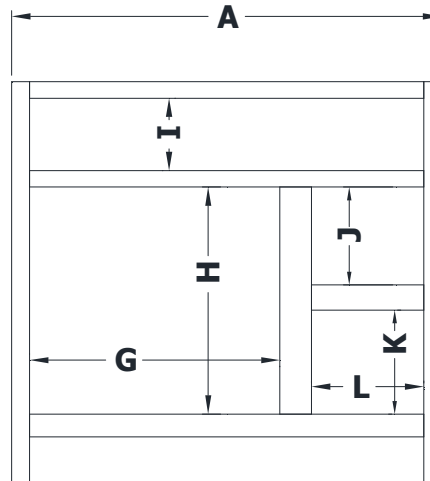

VANITY SPECIFICATIONS

Premier Overlay Collections

Ashford, Gentry, Lambiere, Valencia, Yorkshire and Zephyr

3D drawing shows drawer right. For drawer left, replace the "R" in position 7 of the model number with a "L".

Cabinet height is 33 1/2". All dimensions are shown in inches rounded up or down to the nearest 1/8".

Available in 18" deep, depth does not include doors and drawer fronts which add 3/4".

Model	A	B	C	D	E	F	G	H	I	J	K	L
BD3621R	36"	21 3/4"	21"	19 1/4"	5 3/4"	17 1/2"	20 7/8"	19"	6 1/8"	8 1/4"	8 3/4"	9 3/8"
BD4221R	42"	21 3/4"	21"	19 1/4"	5 3/4"	17 1/2"	27"	19"	6 1/8"	8 1/4"	8 3/4"	9 3/8"
BD4521R	45:	21 3/4"	21"	19 1/4"	5 3/4"	17 1/2"	27"	19"	6 1/8"	8 1/4"	8 3/4"	12 1/2"