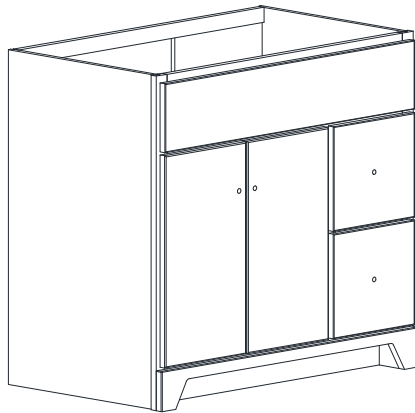

VANITY SPECIFICATIONS

Premier Overlay Collections

Ashford, Gentry, Lambiere, Valencia, Yorkshire and Zephyr

3D drawing shows drawer right. For drawer left, replace the "R" in position 7 of the model number with a "L".

Cabinet height is 33 1/2". All dimensions are shown in inches rounded up or down to the nearest 1/8".

Available in 18" deep, depth does not include doors and drawer fronts which add 3/4".

Model	A	B	C	D	E	F	G	H	I	J	K	L
BD3621R	36"	21 3/4"	21"	19 1/4"	5 3/4"	17 1/2"	20 7/8"	19"	6 1/8"	8 1/4"	8 3/4"	9 3/8"
BD4221R	42"	21 3/4"	21"	19 1/4"	5 3/4"	17 1/2"	27"	19"	6 1/8"	8 1/4"	8 3/4"	9 3/8"
BD4521R	45:	21 3/4"	21"	19 1/4"	5 3/4"	17 1/2"	27"	19"	6 1/8"	8 1/4"	8 3/4"	12 1/2"