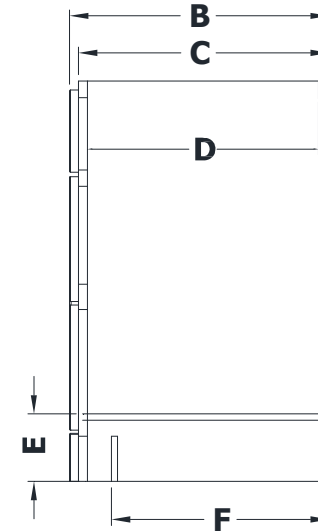

VANITY SPECIFICATIONS

Premier Overlay Collections

Ashford, Gentry, Lambiere, Valencia, Yorkshire and Zephyr

3D drawing shows drawer right. For drawer left, replace the "R" in position 7 of the model number with a "L".

Cabinet height is 33 1/2". All dimensions are shown in inches rounded up or down to the nearest 1/8".

Available in 18" deep, depth does not include doors and drawer fronts which add 3/4".

Model	A	B	C	D	E	F	G	H	I	J	K	L
BD3621R	36"	21 3/4"	21"	19 1/4"	5 3/4"	17 1/2"	20 7/8"	19"	6 1/8"	8 1/4"	8 3/4"	9 3/8"
BD4221R	42"	21 3/4"	21"	19 1/4"	5 3/4"	17 1/2"	27"	19"	6 1/8"	8 1/4"	8 3/4"	9 3/8"
BD4521R	45:	21 3/4"	21"	19 1/4"	5 3/4"	17 1/2"	27"	19"	6 1/8"	8 1/4"	8 3/4"	12 1/2"