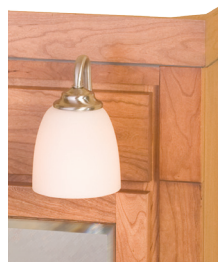

Monterey
Contemporary Crown
Satin Nickel
Dome White Globe