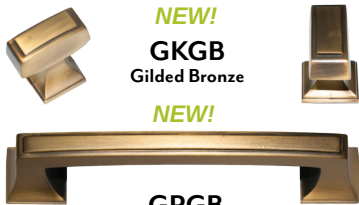

# DECORATIVE HARDWARE

See Reverse for Collection Standards

**GKSN**  
Satin Nickel

**GKRB**  
Oil Rubbed Bronze

**GKPN**  
Polished Nickel

**GPSN**  
Satin Nickel

**GPRB**  
Oil Rubbed Bronze

**GPPN**  
Polished Nickel

**NEW!**  
**GKGB**  
Gilded Bronze  
**NEW!**

**GPGB**  
Gilded Bronze

**MKSN**  
Satin Nickel

**MPSN**  
Satin Nickel

**MKCH**  
Chrome

**MPCH**  
Chrome

**PKSN**  
Satin Nickel

**PKRB**  
Oil Rubbed  
Bronze