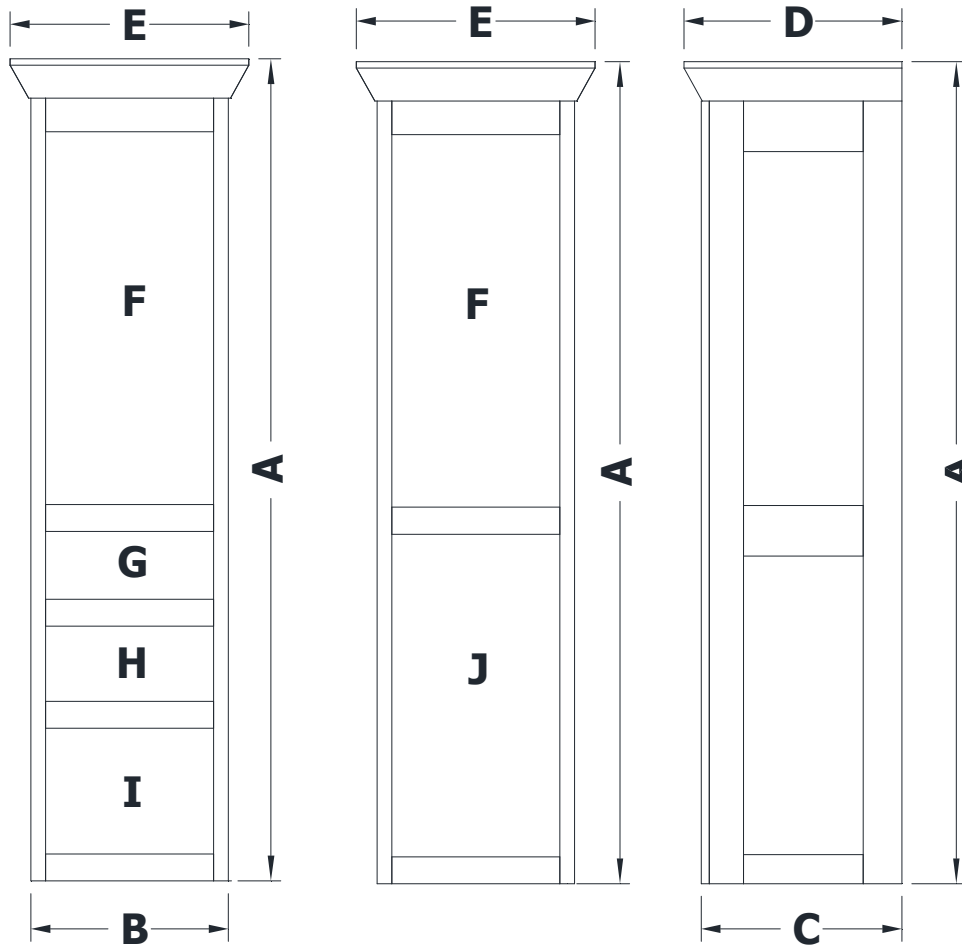

Wall Mount Linen Towers Premier Overlay Collections

Ashford, Gentry, Lambiere and Valencia

All Dimensions are shown in inches rounded up or down to the nearest 1/8".

*Model #	A	B	C	D	E	F	G	H	I	J
JT1818D	57 1/4"	18"	18 3/4"	20"	21 3/4"	26 1/8"	4 5/8"	5 1/4"	8 3/4"	NA
JT1818L	57 1/4"	18"	18 3/4"	20"	21 3/4"	25 3/4"	NA	NA	NA	22 3/4"
JT1815L	57 1/4"	18"	15 3/4"	17"	21 3/4"	25 3/4"	NA	NA	NA	22 3/4"
JT1812L	57 1/4"	18"	12 3/4"	14"	21 3/4"	25 3/4"	NA	NA	NA	22 3/4"
JT1808L	57 1/4"	18"	8 3/4"	10"	21 3/4"	25 3/4"	NA	NA	NA	22 3/4"

*Position 5 & 6 of the model number represent the depth of the cabinet.

Crown add 1 1/4" to the depth of the cabinet. Depth of cabinet is considered from front of the doors and drawers (not shown) to the back of the cabinet.

Doors and drawers add 1/4" for bumper pads for accurate measurement.

Compartments "F" and "J" have adjustable shelves.

Dimensions are for height except "C" and "D" which are for depth. "B" and "E" represents width.