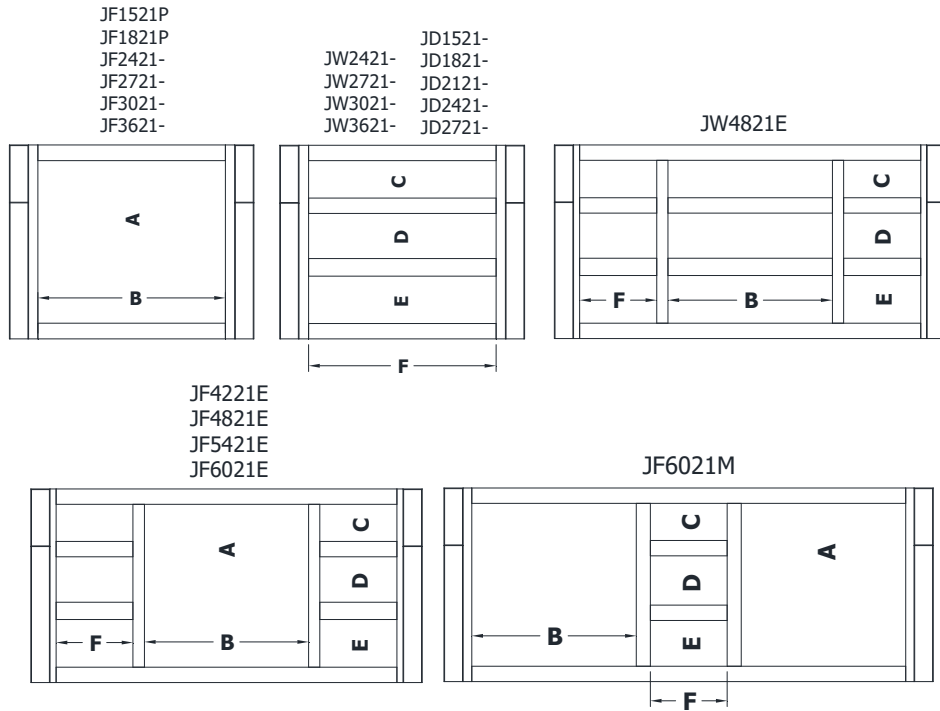

Wall Mount Dresser Specifications

Molding Overlay Collections

Heirloom and Monterey

Face frames rails are 1 7/8" except where noted. Cabinet height is 23 3/4". All Dimensions are shown in inches rounded up or down to the nearest 1/8". Following Woodpro installations instructions these cabinets will be set 9 1/2" above the floor.

Model#	A	B	C	D	E	F
*JF2421-/18-	20"	17 1/8"	NA	NA	NA	NA
*JF2721-/18-	20"	20 1/4"	NA	NA	NA	NA
*JF3021-/18-	20"	23"	NA	NA	NA	NA
JF3621-/18-	20"	28 1/4"	NA	NA	NA	NA
JW2421-/18-	NA	NA	4 5/8"	5 5/8"	5 3/4"	17 1/8"
JW2721-/18-	NA	NA	4 5/8"	5 5/8"	5 3/4"	20 1/4"
JW3021-/18-	NA	NA	4 5/8"	5 5/8"	5 3/4"	23"
JW3621-/18-	NA	NA	4 5/8"	5 5/8"	5 3/4"	28 1/4"
JW4821E/18E	NA	20 1/4"	4 5/8"	5 5/8"	5 3/4"	9 3/8"
JF4221E/18E	20"	16 1/4"	4 5/8"	5 5/8"	5 3/4"	8"
JF4821E/18E	20"	20 1/4"	4 5/8"	5 5/8"	5 3/4"	9 3/8"
JF5421E/18E	20"	23"	4 5/8"	5 5/8"	5 3/4"	11"
JF6021E/18E	20"	25 3/8"	4 5/8"	5 5/8"	5 3/4"	12 1/8"
JF6021M/18M	20"	20 1/4"	4 5/8"	5 5/8"	5 3/4"	9 3/8"
JF1521P	20"	8"	NA	NA	NA	NA
JF1821P	20"	11"	NA	NA	NA	NA
JD1521-	NA	NA	4 5/8"	5 5/8"	5 3/4"	8"
JD1821-	NA	NA	4 5/8"	5 5/8"	5 3/4"	11"
JD2121-	NA	NA	4 5/8"	5 5/8"	5 3/4"	13 5/8"
JD2421-	NA	NA	4 5/8"	5 5/8"	5 3/4"	17 1/8"
JD2721-	NA	NA	4 5/8"	5 5/8"	5 3/4"	20 1/4"

*These models are offered in 16" depth.
 JF---P models are offered in Left and right.
 JD models are offered in left, right and center (N).