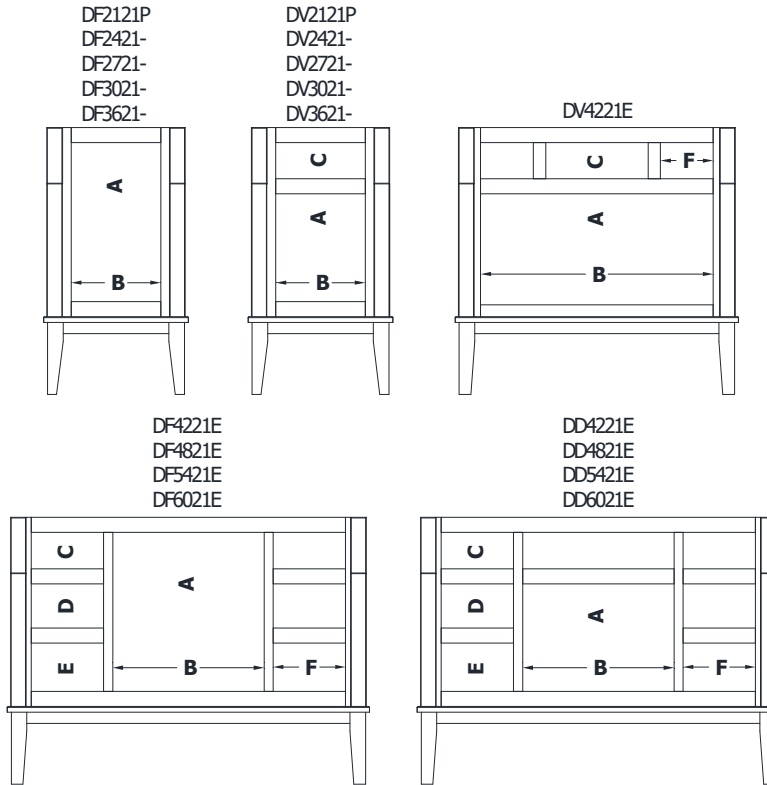

Dresser Specifications-Molding Overlay Collections

Estate, Fireside, Heirloom, Monterey, and Nottingham

Face frames rails are 1 7/8" and 2 1/8". Cabinet height is 33 1/2". The sill adds 1" to the width of the cabinet. All Dimensions are shown in inches rounded up or down to the nearest 1/8".

Model#	A	B	C	D	E	F
DF2121P	20"	13 5/8"	NA	NA	NA	NA
DF2421-	20"	17 1/8"	NA	NA	NA	NA
DF2721-	20"	20 1/4"	NA	NA	NA	NA
DF3021-	20"	23"	NA	NA	NA	NA
DF3621-	20"	28 1/4"	NA	NA	NA	NA
DV2121P	13 1/2"	13 5/8"	4 5/8"	NA	NA	NA
DV2421-	13 1/2"	17 1/8"	4 5/8"	NA	NA	NA
DV2721-	13 1/2"	20 1/4"	4 5/8"	NA	NA	NA
DV3021-	13 1/2"	23"	4 5/8"	NA	NA	NA
DV3621-	13 1/2"	28 1/4"	4 5/8"	NA	NA	NA
DV4221E	13 1/2"	35 1/4"	4 5/8"	NA	NA	8"
DF4221E	20"	16 1/4"	4 5/8"	5 5/8"	5 3/4"	8"
DF4821E	20"	20 1/4"	4 5/8"	5 5/8"	5 3/4"	9 3/8"
DF5421E	20"	23"	4 5/8"	5 5/8"	5 3/4"	11"
DF6021E	20"	25 3/8"	4 5/8"	5 5/8"	5 3/4"	12 1/8"
DD4221E	13 1/2"	16 1/4"	4 5/8"	5 5/8"	5 3/4"	8"
DD4821E	13 1/2"	20 1/4"	4 5/8"	5 5/8"	5 3/4"	9 3/8"
DD5421E	13 1/2"	23"	4 5/8"	5 5/8"	5 3/4"	11"
DD6021E	13 1/2"	25 3/8"	4 5/8"	5 5/8"	5 3/4"	12 1/8"

All these models are available in 18" depth.

Dresser Specifications-Molding Overlay Collections

Estate, Fireside, Heirloom, Monterey, and Nottingham

Face frames rails are 1 7/8" and 2 1/8". Cabinet height is 33 1/2". The sill adds 1" to the width of the cabinet. All Dimensions are shown in inches rounded up or down to the nearest 1/8".

All these models are available in 18" depth.