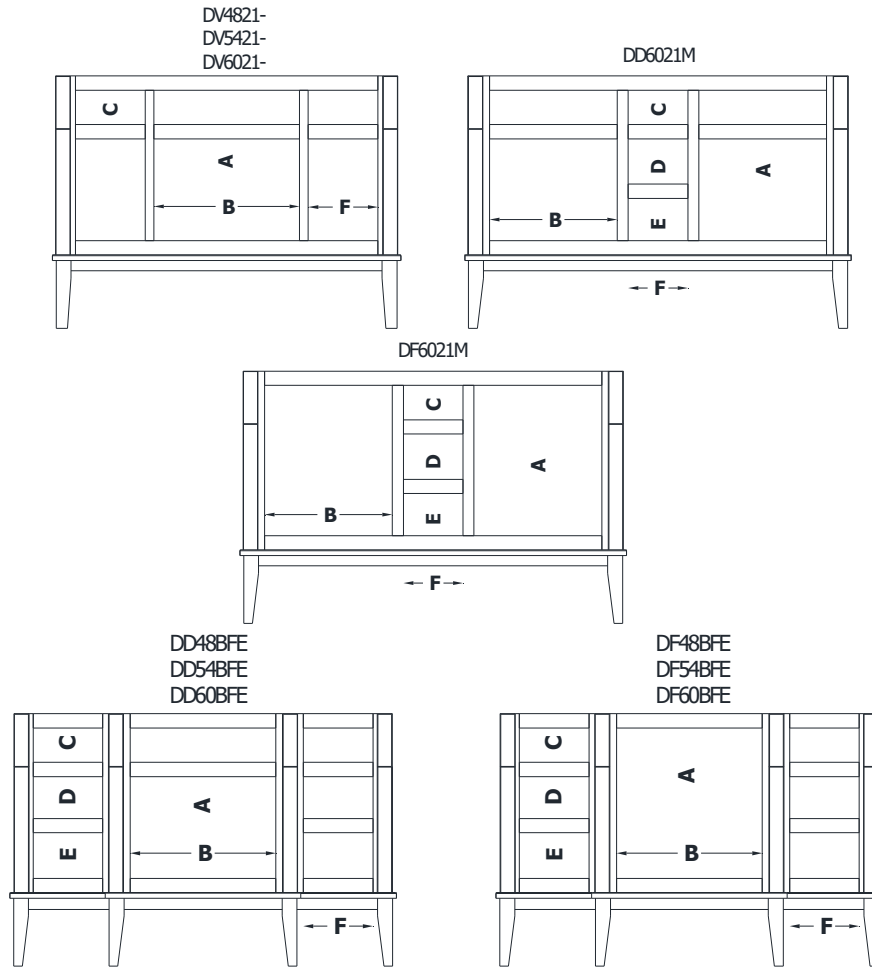

Dresser Specifications-Molding Overlay Collections

Estate, Fireside, Heirloom, Monterey, and Nottingham

Face frames rails are 1 7/8" and 2 1/8". Cabinet height is 33 1/2". The sill adds 1" to the width of the cabinet. All Dimensions are shown in inches rounded up or down to the nearest 1/8".

Model#	A	B	C	D	E	F
DF2121P	20"	13 5/8"	NA	NA	NA	NA
DF2421-	20"	17 1/8"	NA	NA	NA	NA
DF2721-	20"	20 1/4"	NA	NA	NA	NA
DF3021-	20"	23"	NA	NA	NA	NA
DF3621-	20"	28 1/4"	NA	NA	NA	NA
DV2121P	13 1/2"	13 5/8"	4 5/8"	NA	NA	NA
DV2421-	13 1/2"	17 1/8"	4 5/8"	NA	NA	NA
DV2721-	13 1/2"	20 1/4"	4 5/8"	NA	NA	NA
DV3021-	13 1/2"	23"	4 5/8"	NA	NA	NA
DV3621-	13 1/2"	28 1/4"	4 5/8"	NA	NA	NA
DV4221E	13 1/2"	35 1/4"	4 5/8"	NA	NA	8"
DF4221E	20"	16 1/4"	4 5/8"	5 5/8"	5 3/4"	8"
DF4821E	20"	20 1/4"	4 5/8"	5 5/8"	5 3/4"	9 3/8"
DF5421E	20"	23"	4 5/8"	5 5/8"	5 3/4"	11"
DF6021E	20"	25 3/8"	4 5/8"	5 5/8"	5 3/4"	12 1/8"
DD4221E	13 1/2"	16 1/4"	4 5/8"	5 5/8"	5 3/4"	8"
DD4821E	13 1/2"	20 1/4"	4 5/8"	5 5/8"	5 3/4"	9 3/8"
DD5421E	13 1/2"	23"	4 5/8"	5 5/8"	5 3/4"	11"
DD6021E	13 1/2"	25 3/8"	4 5/8"	5 5/8"	5 3/4"	12 1/8"

All these models are available in 18" depth.

Dresser Specifications-Molding Overlay Collections

Estate, Fireside, Heirloom, Monterey, and Nottingham

Face frames rails are 1 7/8" and 2 1/8". Cabinet height is 33 1/2". The sill adds 1" to the width of the cabinet. All Dimensions are shown in inches rounded up or down to the nearest 1/8".

All these models are available in 18" depth.