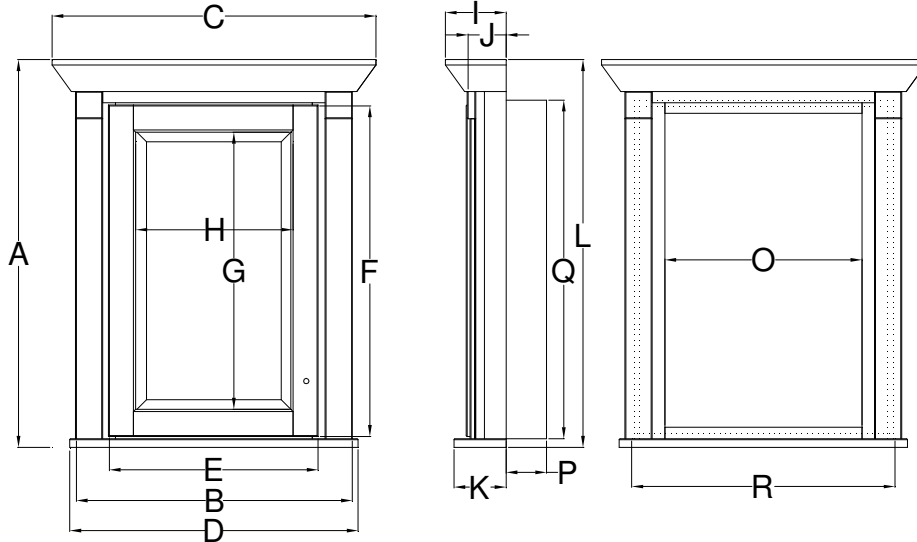

Semi-Recessed Mirrored Cabinet Specifications

Molding Overlay Collections

Estate, Fireside, Heirloom and Nottingham

One Door Cabinets

	Cabinet		Crown		Sill		Door		Mirror		Crown	Cab	Sill	Cab	Electric		Recessed	
	Height A	Width B	Width C	Width D	Width E	Height F	Height G	Width H	Depth I	Depth J	Depth K	Hegnt L	Width M	Height N	Depth P	Height Q	Width R	
BM24RSL	33 5/8	24	27 7/8	25	18	28 3/4	24 3/4	12 1/2	5 3/8	3 3/8	4 1/2	30 7/8	NA	NA	3 1/2	28 3/8	22 1/4	
BM24RSR	33 5/8	24	27 7/8	25	18	28 3/4	24 3/4	12 1/2	5 3/8	3 3/8	4 1/2	30 7/8	NA	NA	3 1/2	28 3/8	22 1/4	
BM30RSL	33 5/8	30	33 7/8	31	23 7/8	28 3/4	24 3/4	18 3/8	5 3/8	3 3/8	4 1/2	30 7/8	NA	NA	3 1/2	28 3/8	28 3/8	
BM30RSR	33 5/8	30	33 7/8	31	23 7/8	28 3/4	24 3/4	18 3/8	5 3/8	3 3/8	4 1/2	30 7/8	NA	NA	3 1/2	28 3/8	28 3/8	

Two Door Cabinets

	Cabinet		Crown		Sill		Door		Mirror		Crown	Cab	Sill	Cab	Electric		Recessed	
	Height A	Width B	Width C	Width D	Width E	Height F	Height G	Width H	Depth I	Depth J	Depth K	Hegnt L	Width M	Height N	Depth P	Height Q	Width R	
BM30RS-	33 5/8	30	33 7/8	31	12	28 3/4	24 3/4	10 1/8	5 3/8	3 3/8	4 1/2	30 7/8	NA	NA	3 1/2	28 3/8	28 3/8	
BM36RS	33 5/8	36	39 3/4	37	14 7/8	28 3/4	24 3/4	13	5 3/8	3 3/8	4 1/2	30 7/8	NA	NA	3 1/2	28 3/8	34 1/4	