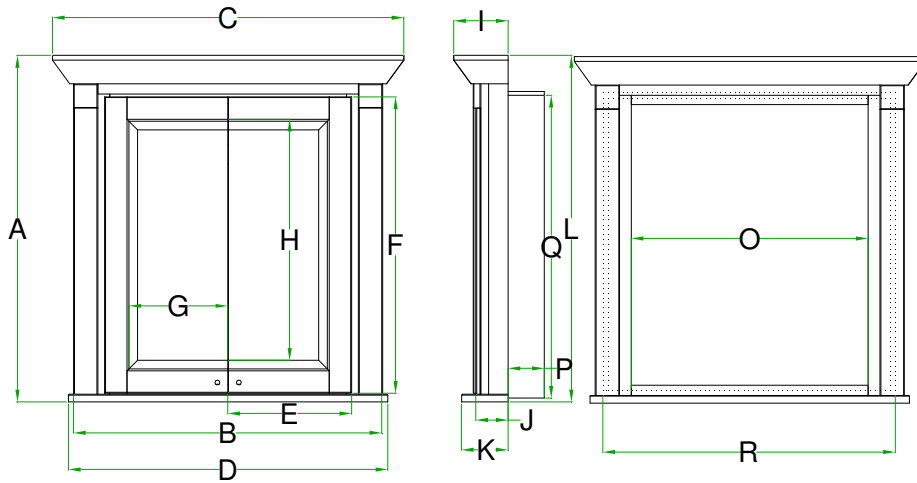

Semi-Recessed Mirrored Cabinet Specifications

Molding Overlay Collections

Estate, Fireside, Heirloom and Nottingham

One Door Cabinets

	Cabinet		Crown		Sill		Door		Mirror		Crown	Cab	Sill	Cab	Electric		Recessed	
	Height A	Width B	Width C	Width D	Width E	Height F	Height G	Width H	Depth I	Depth J	Depth K	Hegnt L	Width M	Height N	Depth P	Height Q	Width R	
BM24RSL	33 5/8	24	27 7/8	25	18	28 3/4	24 3/4	12 1/2	5 3/8	3 3/8	4 1/2	30 7/8	NA	NA	3 1/2	28 3/8	22 1/4	
BM24RSR	33 5/8	24	27 7/8	25	18	28 3/4	24 3/4	12 1/2	5 3/8	3 3/8	4 1/2	30 7/8	NA	NA	3 1/2	28 3/8	22 1/4	
BM30RSL	33 5/8	30	33 7/8	31	23 7/8	28 3/4	24 3/4	18 3/8	5 3/8	3 3/8	4 1/2	30 7/8	NA	NA	3 1/2	28 3/8	28 3/8	
BM30RSR	33 5/8	30	33 7/8	31	23 7/8	28 3/4	24 3/4	18 3/8	5 3/8	3 3/8	4 1/2	30 7/8	NA	NA	3 1/2	28 3/8	28 3/8	

Two Door Cabinets

	Cabinet		Crown		Sill		Door		Mirror		Crown	Cab	Sill	Cab	Electric		Recessed	
	Height A	Width B	Width C	Width D	Width E	Height F	Height G	Width H	Depth I	Depth J	Depth K	Hegnt L	Width M	Height N	Depth P	Height Q	Width R	
BM30RS-	33 5/8	30	33 7/8	31	12	28 3/4	24 3/4	10 1/8	5 3/8	3 3/8	4 1/2	30 7/8	NA	NA	3 1/2	28 3/8	28 3/8	
BM36RS	33 5/8	36	39 3/4	37	14 7/8	28 3/4	24 3/4	13	5 3/8	3 3/8	4 1/2	30 7/8	NA	NA	3 1/2	28 3/8	34 1/4	