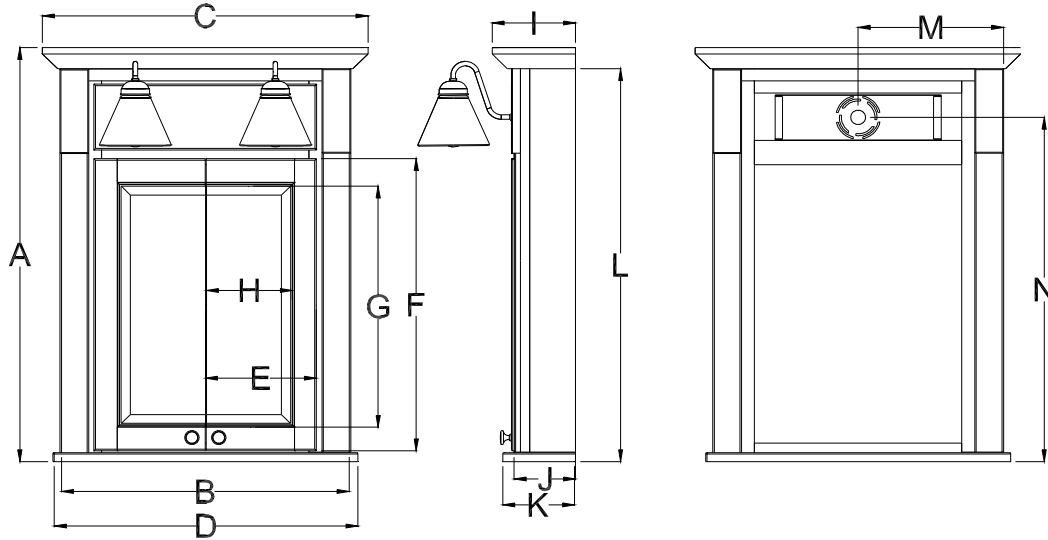

Mirrored Cabinet Specifications

Molding Overlay Collections

Estate, Fireside, Heirloom, and Nottingham

Two Door Cabinets

	Cabinet		Crown	Sill	Door		Mirror		Crown	Cab	Sill	Cab	Electric	
	Height A	Width B	Width C	Width D	Width E	Height F	Height G	Width H	Depth I	Depth J	Depth K	Height L	Width M	Height N
BM30PB-M	39 1/2	30	30	28 1/2	12	28 3/4	24 3/4	10	6 7/8	5 1/4	5 1/2	36 3/4	15	32 1/2
BM30PB-	39 1/2	30	33 7/8	31	12	28 3/4	24 3/4	10	8 5/8	6 3/4	7 7/8	36 3/4	15	32 1/2