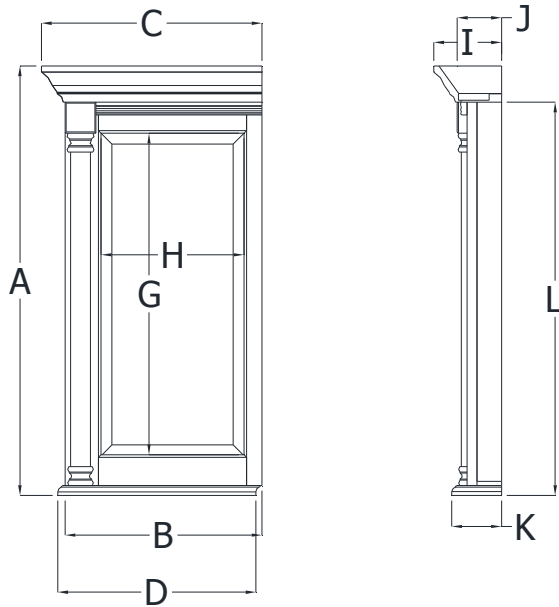

Breakfront Framed Mirror Specifications

Molding Overlay Collections

Estate, Fireside, Heirloom, and Nottingham

	Cabinet		Crown	SILL	Door		Mirror		Crown	Cab	Sill	Cab	Electric		Storage
	Height A	Width B	Width C	Width D	Width E	Height F	Height G	Width H	Depth I	Depth J	Depth K	Height L	Width M	Height N	Width O
BM12PFL	32 7/8	12	14	12 5/8	9	28 3/4	24 3/4	8	5 1/4	3 3/8	4 1/2	30	NA	NA	8
BM12PFR	32 7/8	12	14	12 5/8	9	28 3/4	24 3/4	8	5 1/4	3 3/8	4 1/2	30	NA	NA	8
BM15PFL	32 7/8	15	17	15 1/2	12	28 3/4	24 3/4	11 1/4	5 1/4	3 3/8	4 1/2	30	NA	NA	11
BM15PFR	32 7/8	15	17	15 1/2	12	28 3/4	24 3/4	11 1/4	5 1/4	3 3/8	4 1/2	30	NA	NA	11