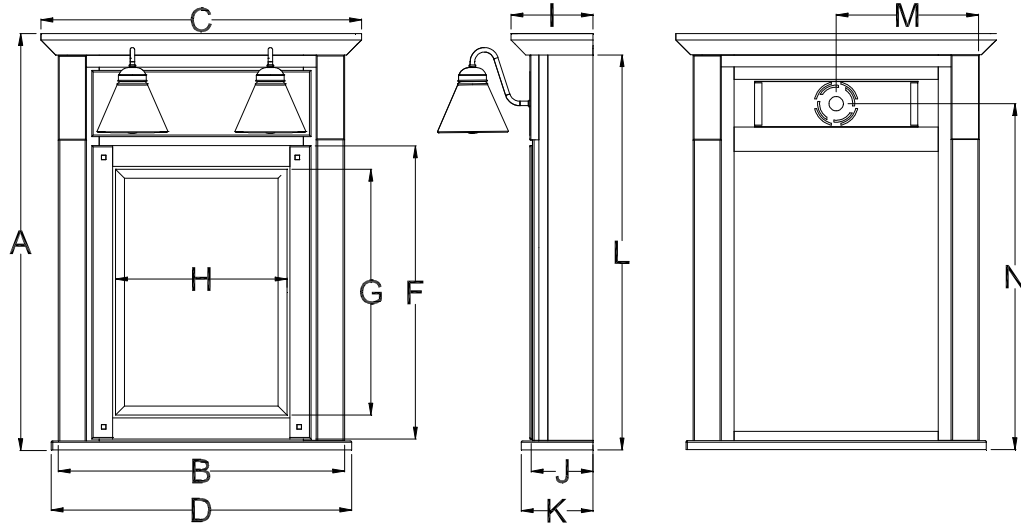

# Mirrored Cabinet Specifications

#### One Door Cabinets

	Cabinet		Crown	Sill	Door		Mirror		Crown	Cab	Sill	Cab	Electric	
	Height A	Width B	Width C	Width D	Width E	Height F	Height G	Width H	Depth I	Depth J	Depth K	Height L	Width M	Height N
BM24PBL/RM	39 1/2	24	24	22 1/2	18	28 3/4	24 3/4	14	6 7/8	6 3/4	5 1/2	36 3/4	12	32 1/2
BM24PBL/R	39 1/2	24	27 7/8	25	18	28 3/4	24 3/4	14	8 5/8	6 3/4	7 7/8	36 3/4	12	32 1/2
BM30PBL/RM	39 1/2	30	30	28 1/2	24	28 3/4	24	19 3/8	6 7/8	6 3/4	5 1/2	36 3/4	15	32 1/2
BM30PBL/R	39 1/2	30	33 7/8	31	24	28 3/4	24	19 3/8	8 5/8	6 3/4	7 7/8	36 3/4	15	32 1/2