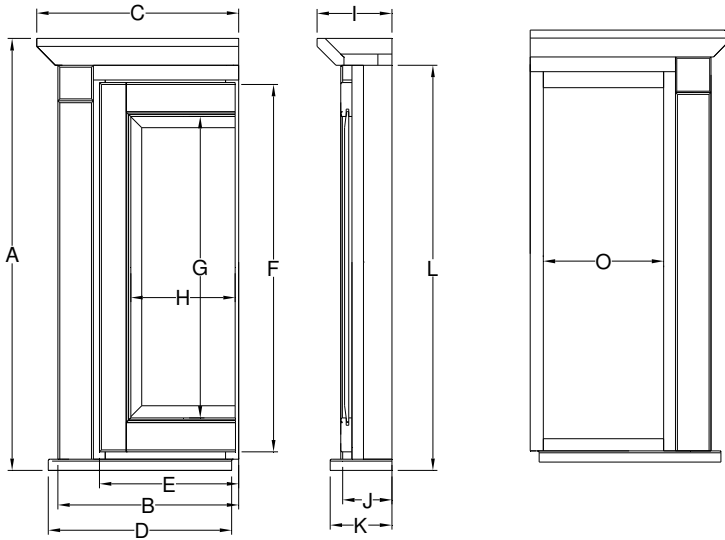

Breakfront Mirrored Cabinet Specifications

Molding Overlay Collections

Estate, Fireside, Heirloom, and Nottingham

	Cabinet		Crown	SILL	Door		Mirror		Crown	Cab	Sill	Cab	Electric		Storage
	Height A	Width B	Width C	Width D	Width E	Height F	Height G	Width H	Depth I	Depth J	Depth K	Height L	Width M	Height N	Width O
BM12PLL	33 3/4	12 1/8	14	12 5/8	9	28 3/4	24 3/4	9 5/8	5 1/4	3 3/8	4 1/2	30 7/8	NA	NA	8
BM12PRR	33 3/4	12 1/8	14	12 5/8	9	28 3/4	24 3/4	9 5/8	5 1/4	3 3/8	4 1/2	30 7/8	NA	NA	8
BM15PLL	33 3/4	15 1/8	17	15 1/2	12	28 3/4	24 3/4	12 1/2	5 1/4	3 3/8	4 1/2	30 7/8	NA	NA	11
BM15PRR	33 3/4	15 1/8	17	15 1/2	12	28 3/4	24 3/4	12 1/2	5 1/4	3 3/8	4 1/2	30 7/8	NA	NA	11