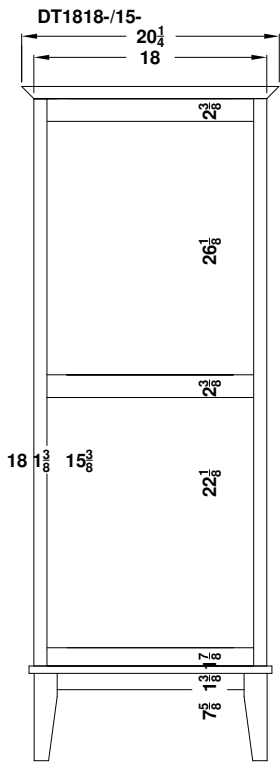

# Linen Towers, Base Towers and Tall Base Overlay Collections

Ashford, Bedford, Gentry, Lambiere, Quenton, Revere and Valencia

All Dimensions are shown in inches rounded up or down to the nearest 1/8". The sill adds 1" to the width of the cabinet.

RV1221-/18-  
 RV1521-/18-  
 GV1821-/18-  
 RV1821-/18-  
 RV2421-/18-

RE1221-/18-  
 RE1521-/18-  
 GE1821-/18-  
 RE1821-/18-  
 RE2421-/18-

GV1818Q/15Q

GE1818Q/15Q