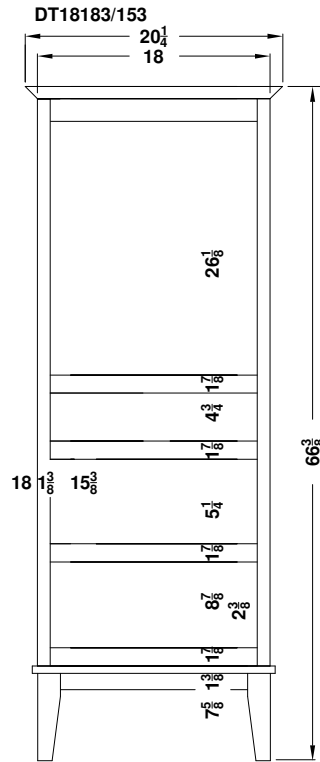

# Linen Towers, Base Towers and Tall Base Overlay Collections

Ashford, Bedford, Gentry, Lambiere, Quenton, Revere and Valencia

All Dimensions are shown in inches rounded up or down to the nearest 1/8". The sill adds 1" to the width of the cabinet.

RV1221-/18-  
 RV1521-/18-  
 GV1821-/18-  
 RV1821-/18-  
 RV2421-/18-

RE1221-/18-  
 RE1521-/18-  
 GE1821-/18-  
 RE1821-/18-  
 RE2421-/18-

GV1818Q/15Q

GE1818Q/15Q