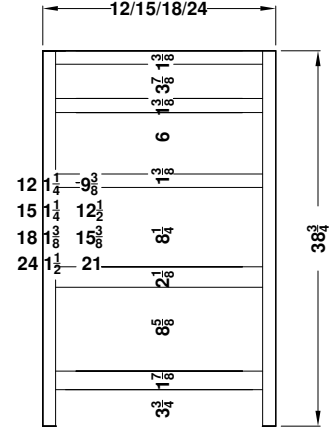

# Linen Towers, Base Towers and Tall Base Overlay Collections

Ashford, Bedford, Gentry, Lambiere, Quenton, Revere and Valencia

All Dimensions are shown in inches rounded up or down to the nearest 1/8". The sill adds 1" to the width of the cabinet.

RV1221-/18-  
 RV1521-/18-  
 GV1821-/18-  
 RV1821-/18-  
 RV2421-/18-

RE1221-/18-  
 RE1521-/18-  
 GE1821-/18-  
 RE1821-/18-  
 RE2421-/18-

GV1818Q/15Q

GE1818Q/15Q