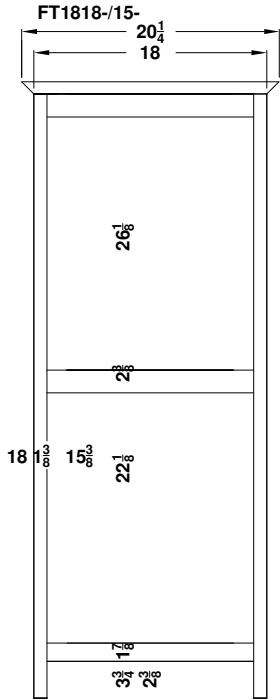

# Linen Towers, Base Towers and Tall Base Overlay Collections

Ashford, Bedford, Gentry, Lambiere, Quenton, Revere and Valencia

All Dimensions are shown in inches rounded up or down to the nearest 1/8". The sill adds 1" to the width of the cabinet.

RV1221-/18-  
 RV1521-/18-  
 GV1821-/18-  
 RV1821-/18-  
 RV2421-/18-

RE1221-/18-  
 RE1521-/18-  
 GE1821-/18-  
 RE1821-/18-  
 RE2421-/18-

GV1818Q/15Q

GE1818Q/15Q