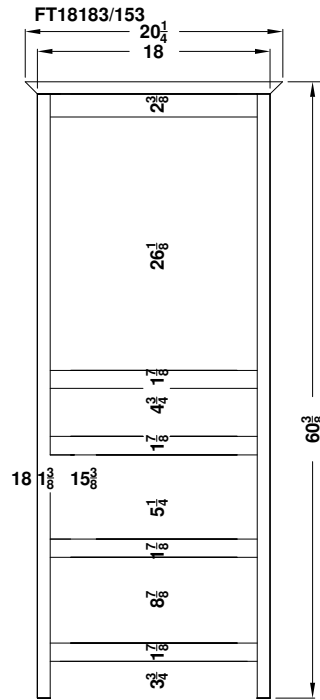

# Linen Towers, Base Towers and Tall Base Overlay Collections

Ashford, Bedford, Gentry, Lambiere, Quenton, Revere and Valencia

All Dimensions are shown in inches rounded up or down to the nearest 1/8". The sill adds 1" to the width of the cabinet.

RV1221-/18-  
 RV1521-/18-  
 GV1821-/18-  
 RV1821-/18-  
 RV2421-/18-

RE1221-/18-  
 RE1521-/18-  
 GE1821-/18-  
 RE1821-/18-  
 RE2421-/18-

GV1818Q/15Q

GE1818Q/15Q