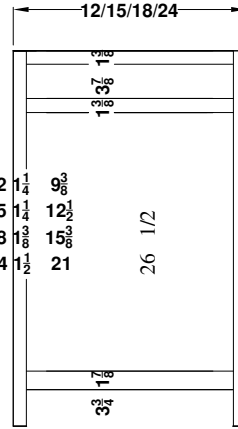

RV1221-/18-
RV1521-/18-
GV1821-/18-
RV1821-/18-
RV2421-/18-