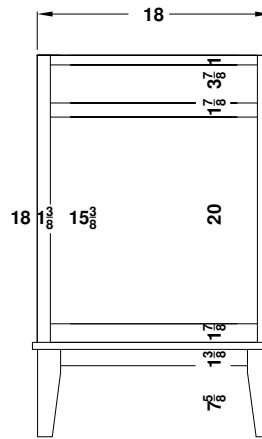

# Linen Towers, Base Towers and Tall Base Overlay Collections

Ashford, Bedford, Gentry, Lambiere, Quenton, Revere and Valencia

All Dimensions are shown in inches rounded up or down to the nearest 1/8". The sill adds 1" to the width of the cabinet.

RV1221-/18-  
 RV1521-/18-  
 GV1821-/18-  
 RV1821-/18-  
 RV2421-/18-

RE1221-/18-  
 RE1521-/18-  
 GE1821-/18-  
 RE1821-/18-  
 RE2421-/18-

GV1818Q/15Q

GE1818Q/15Q