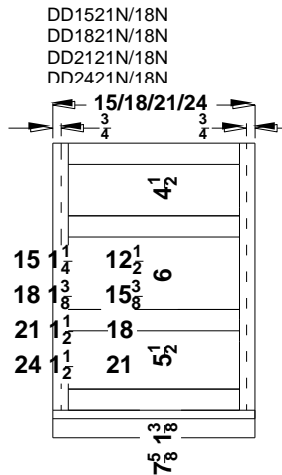

woodpro
CABINETRY

Dresser Components for 66"-96" Vanity 3 Piece Combinations-Overlay Collections

Ashford, Gentry, Lambiere and Valencia

Face frames stiles are 1 1/2" and rails are 1 7/8" except where noted. Cabinet height is 33 1/2". The sill adds 1" to the width of the cabinet. All Dimensions are shown in inches rounded up or down to the nearest 1/8".

Component Widths in Three-Piece Vanity Sets

The listed component widths apply to 66" – 96" wide 3-piece Vanity Sets and Dresser Vanity Sets in Premier Series.

Set Model Number first position will be as follows for the width specifications in the following chart:

- "1" – 1-Bowl Vanity
- "2" – 2-Bowl Vanity
- "5" – 1-Bowl Dresser Vanity
- "6" – 2-Bowl Dresser Vanity

Set Width	No. Bowls	Left Width	Center Width	Right Width	Bowl Center From End
66"	1	18"	30"	18"	--
	2	24"	18"	24"	12"
72"	1	18"	36"	18"	--
	2	27"	18"	27"	13 ½"
78"	1	24"	30"	24"	--
	2	30"	18"	30"	15"
84"	1	24"	36"	24"	--
	2	30"	24"	30"	15"
90"	1	27"	36"	27"	--
	2	36"	18"	36"	18"
96"	1	27"	42"	27"	--
	2	36"	24"	36"	18"