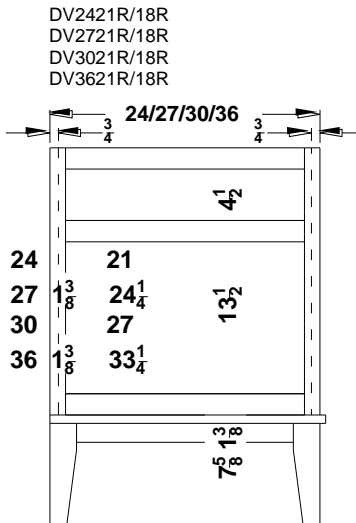

woodpro
CABINETRY

Dresser Components for 66"-96" Vanity 3 Piece Combinations-Overlay Collections

Ashford, Gentry, Lambiere and Valencia

Face frames stiles are 1 1/2" and rails are 1 7/8" except where noted. Cabinet height is 33 1/2". The sill adds 1" to the width of the cabinet. All Dimensions are shown in inches rounded up or down to the nearest 1/8".

Component Widths in Three-Piece Vanity Sets

The listed component widths apply to 66" – 96" wide 3-piece Vanity Sets and Dresser Vanity Sets in Premier Series.

Set Model Number first position will be as follows for the width specifications in the following chart:

- "1" – 1-Bowl Vanity
- "2" – 2-Bowl Vanity
- "5" – 1-Bowl Dresser Vanity
- "6" – 2-Bowl Dresser Vanity

Set Width	No. Bowls	Left Width	Center Width	Right Width	Bowl Center From End
66"	1	18"	30"	18"	--
	2	24"	18"	24"	12"
72"	1	18"	36"	18"	--
	2	27"	18"	27"	13 ½"
78"	1	24"	30"	24"	--
	2	30"	18"	30"	15"
84"	1	24"	36"	24"	--
	2	30"	24"	30"	15"
90"	1	27"	36"	27"	--
	2	36"	18"	36"	18"
96"	1	27"	42"	27"	--
	2	36"	24"	36"	18"