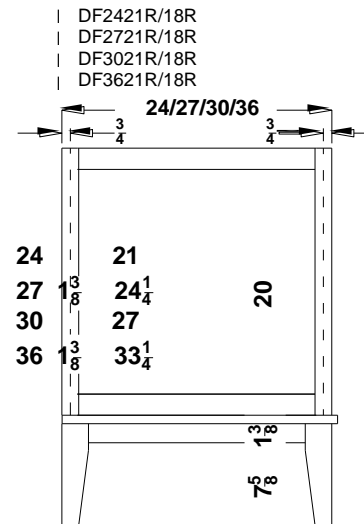

woodpro
CABINETRY

Dresser Components for 66"-96" Vanity 3 Piece Combinations-Overlay Collections

Ashford, Gentry, Lambiere and Valencia

Face frames stiles are 1 1/2" and rails are 1 7/8" except where noted. Cabinet height is 33 1/2". The sill adds 1" to the width of the cabinet. All Dimensions are shown in inches rounded up or down to the nearest 1/8".

Component Widths in Three-Piece Vanity Sets

The listed component widths apply to 66" – 96" wide 3-piece Vanity Sets and Dresser Vanity Sets in Premier Series.

Set Model Number first position will be as follows for the width specifications in the following chart:

- "1" – 1-Bowl Vanity
- "2" – 2-Bowl Vanity
- "5" – 1-Bowl Dresser Vanity
- "6" – 2-Bowl Dresser Vanity

Set Width	No. Bowls	Left Width	Center Width	Right Width	Bowl Center From End
66"	1	18"	30"	18"	--
	2	24"	18"	24"	12"
72"	1	18"	36"	18"	--
	2	27"	18"	27"	13 ½"
78"	1	24"	30"	24"	--
	2	30"	18"	30"	15"
84"	1	24"	36"	24"	--
	2	30"	24"	30"	15"
90"	1	27"	36"	27"	--
	2	36"	18"	36"	18"
96"	1	27"	42"	27"	--
	2	36"	24"	36"	18"