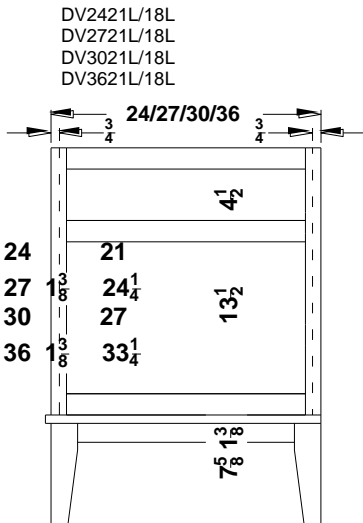

woodpro
CABINETRY

Dresser Components for 66"-96" Vanity 3 Piece Combinations-Overlay Collections

Ashford, Gentry, Lambiere and Valencia

Face frames stiles are 1 1/2" and rails are 1 7/8" except where noted. Cabinet height is 33 1/2". The sill adds 1" to the width of the cabinet. All Dimensions are shown in inches rounded up or down to the nearest 1/8".

Component Widths in Three-Piece Vanity Sets

The listed component widths apply to 66" – 96" wide 3-piece Vanity Sets and Dresser Vanity Sets in Premier Series.

Set Model Number first position will be as follows for the width specifications in the following chart:

- "1" – 1-Bowl Vanity
- "2" – 2-Bowl Vanity
- "5" – 1-Bowl Dresser Vanity
- "6" – 2-Bowl Dresser Vanity

Set Width	No. Bowls	Left Width	Center Width	Right Width	Bowl Center From End
66"	1	18"	30"	18"	--
	2	24"	18"	24"	12"
72"	1	18"	36"	18"	--
	2	27"	18"	27"	13 ½"
78"	1	24"	30"	24"	--
	2	30"	18"	30"	15"
84"	1	24"	36"	24"	--
	2	30"	24"	30"	15"
90"	1	27"	36"	27"	--
	2	36"	18"	36"	18"
96"	1	27"	42"	27"	--
	2	36"	24"	36"	18"