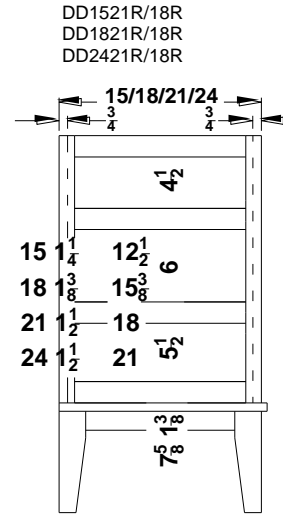

woodpro
CABINETRY

Dresser Components for 66"-96" Vanity 3 Piece Combinations-Overlay Collections

Ashford, Gentry, Lambiere and Valencia

Face frames stiles are 1 1/2" and rails are 1 7/8" except where noted. Cabinet height is 33 1/2". The sill adds 1" to the width of the cabinet. All Dimensions are shown in inches rounded up or down to the nearest 1/8".

Component Widths in Three-Piece Vanity Sets

The listed component widths apply to 66" – 96" wide 3-piece Vanity Sets and Dresser Vanity Sets in Premier Series.

Set Model Number first position will be as follows for the width specifications in the following chart:

- "1" – 1-Bowl Vanity
- "2" – 2-Bowl Vanity
- "5" – 1-Bowl Dresser Vanity
- "6" – 2-Bowl Dresser Vanity

Set Width	No. Bowls	Left Width	Center Width	Right Width	Bowl Center From End
66"	1	18"	30"	18"	--
	2	24"	18"	24"	12"
72"	1	18"	36"	18"	--
	2	27"	18"	27"	13 ½"
78"	1	24"	30"	24"	--
	2	30"	18"	30"	15"
84"	1	24"	36"	24"	--
	2	30"	24"	30"	15"
90"	1	27"	36"	27"	--
	2	36"	18"	36"	18"
96"	1	27"	42"	27"	--
	2	36"	24"	36"	18"