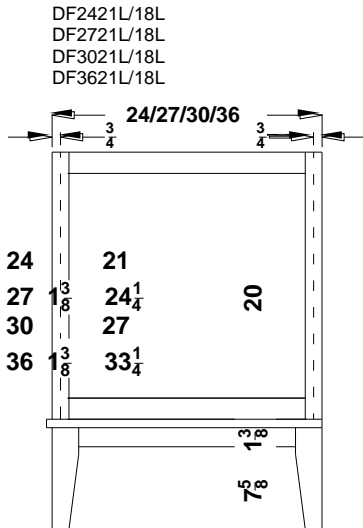

woodpro
CABINETRY

Dresser Components for 66"-96" Vanity 3 Piece Combinations-Overlay Collections

Ashford, Gentry, Lambiere and Valencia

Face frames stiles are 1 1/2" and rails are 1 7/8" except where noted. Cabinet height is 33 1/2". The sill adds 1" to the width of the cabinet. All Dimensions are shown in inches rounded up or down to the nearest 1/8".

Component Widths in Three-Piece Vanity Sets

The listed component widths apply to 66" – 96" wide 3-piece Vanity Sets and Dresser Vanity Sets in Premier Series.

Set Model Number first position will be as follows for the width specifications in the following chart:

- "1" – 1-Bowl Vanity
- "2" – 2-Bowl Vanity
- "5" – 1-Bowl Dresser Vanity
- "6" – 2-Bowl Dresser Vanity

Set Width	No. Bowls	Left Width	Center Width	Right Width	Bowl Center From End
66"	1	18"	30"	18"	--
	2	24"	18"	24"	12"
72"	1	18"	36"	18"	--
	2	27"	18"	27"	13 ½"
78"	1	24"	30"	24"	--
	2	30"	18"	30"	15"
84"	1	24"	36"	24"	--
	2	30"	24"	30"	15"
90"	1	27"	36"	27"	--
	2	36"	18"	36"	18"
96"	1	27"	42"	27"	--
	2	36"	24"	36"	18"