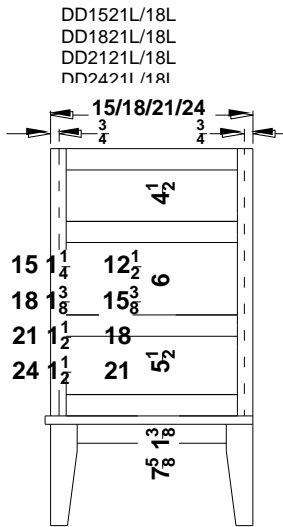

woodpro
CABINETRY

Dresser Components for 66"-96" Vanity 3 Piece Combinations-Overlay Collections

Ashford, Gentry, Lambiere and Valencia

Face frames stiles are 1 1/2" and rails are 1 7/8" except where noted. Cabinet height is 33 1/2". The sill adds 1" to the width of the cabinet. All Dimensions are shown in inches rounded up or down to the nearest 1/8".

Component Widths in Three-Piece Vanity Sets

The listed component widths apply to 66" – 96" wide 3-piece Vanity Sets and Dresser Vanity Sets in Premier Series.

Set Model Number first position will be as follows for the width specifications in the following chart:

- "1" – 1-Bowl Vanity
- "2" – 2-Bowl Vanity
- "5" – 1-Bowl Dresser Vanity
- "6" – 2-Bowl Dresser Vanity

Set Width	No. Bowls	Left Width	Center Width	Right Width	Bowl Center From End
66"	1	18"	30"	18"	--
	2	24"	18"	24"	12"
72"	1	18"	36"	18"	--
	2	27"	18"	27"	13 ½"
78"	1	24"	30"	24"	--
	2	30"	18"	30"	15"
84"	1	24"	36"	24"	--
	2	30"	24"	30"	15"
90"	1	27"	36"	27"	--
	2	36"	18"	36"	18"
96"	1	27"	42"	27"	--
	2	36"	24"	36"	18"