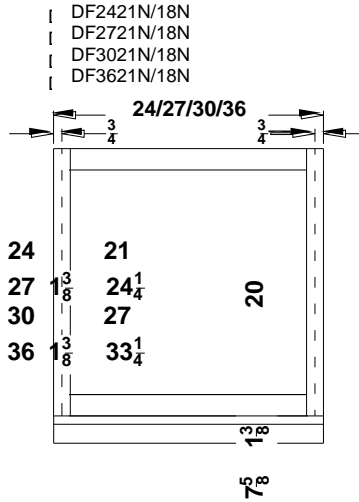

woodpro
CABINETRY

Dresser Components for 66"-96" Vanity 3 Piece Combinations-Overlay Collections

Ashford, Gentry, Lambiere and Valencia

Face frames stiles are 1 1/2" and rails are 1 7/8" except where noted. Cabinet height is 33 1/2". The sill adds 1" to the width of the cabinet. All Dimensions are shown in inches rounded up or down to the nearest 1/8".

Component Widths in Three-Piece Vanity Sets

The listed component widths apply to 66" – 96" wide 3-piece Vanity Sets and Dresser Vanity Sets in Premier Series.

Set Model Number first position will be as follows for the width specifications in the following chart:

- "1" – 1-Bowl Vanity
- "2" – 2-Bowl Vanity
- "5" – 1-Bowl Dresser Vanity
- "6" – 2-Bowl Dresser Vanity

Set Width	No. Bowls	Left Width	Center Width	Right Width	Bowl Center From End
66"	1	18"	30"	18"	--
	2	24"	18"	24"	12"
72"	1	18"	36"	18"	--
	2	27"	18"	27"	13 ½"
78"	1	24"	30"	24"	--
	2	30"	18"	30"	15"
84"	1	24"	36"	24"	--
	2	30"	24"	30"	15"
90"	1	27"	36"	27"	--
	2	36"	18"	36"	18"
96"	1	27"	42"	27"	--
	2	36"	24"	36"	18"