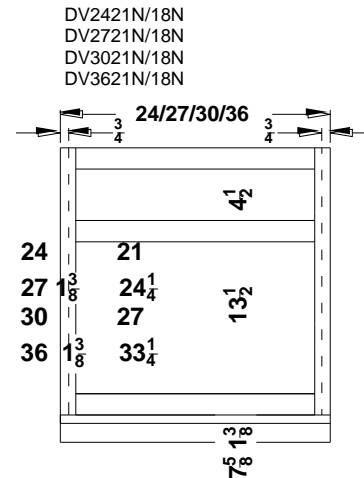

woodpro
CABINETRY

Dresser Components for 66"-96" Vanity 3 Piece Combinations-Overlay Collections

Ashford, Gentry, Lambiere and Valencia

Face frames stiles are 1 1/2" and rails are 1 7/8" except where noted. Cabinet height is 33 1/2". The sill adds 1" to the width of the cabinet. All Dimensions are shown in inches rounded up or down to the nearest 1/8".

Component Widths in Three-Piece Vanity Sets

The listed component widths apply to 66" – 96" wide 3-piece Vanity Sets and Dresser Vanity Sets in Premier Series.

Set Model Number first position will be as follows for the width specifications in the following chart:

- "1" – 1-Bowl Vanity
- "2" – 2-Bowl Vanity
- "5" – 1-Bowl Dresser Vanity
- "6" – 2-Bowl Dresser Vanity

Set Width	No. Bowls	Left Width	Center Width	Right Width	Bowl Center From End
66"	1	18"	30"	18"	--
	2	24"	18"	24"	12"
72"	1	18"	36"	18"	--
	2	27"	18"	27"	13 ½"
78"	1	24"	30"	24"	--
	2	30"	18"	30"	15"
84"	1	24"	36"	24"	--
	2	30"	24"	30"	15"
90"	1	27"	36"	27"	--
	2	36"	18"	36"	18"
96"	1	27"	42"	27"	--
	2	36"	24"	36"	18"