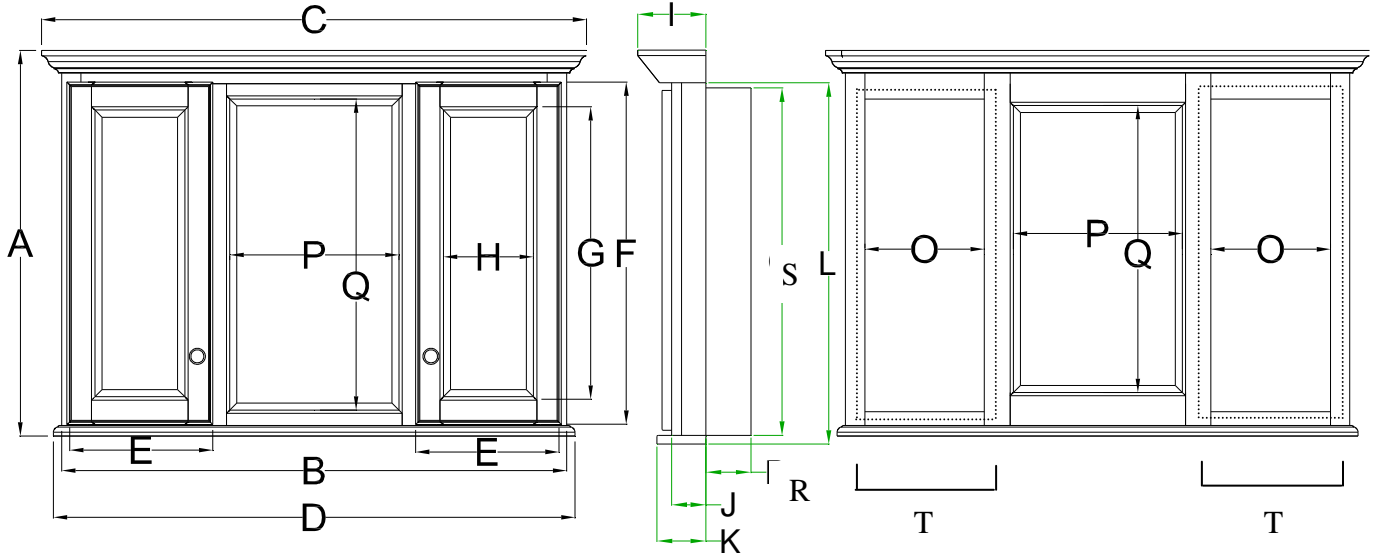

Semi-Recessed Mirrored Cabinet Specifications

Overlay Collections

Ashford, Gentry, Lambiere and Valencia

One Door Cabinets

	Cabinet		Crown		Sill		Door		Mirror		Crown	Cab	Sill	Cab	Electric		Recessed		
	Height A	Width B	Width C	Width D	Width E	Height F	Height H	Width G	Depth I	Depth J	Depth K	Height L	Width M	Height N	Depth P	Height Q	Width R		
BM24RSL	32 3/4	24	27 7/8	25	23 1/4	28 3/4	24	18 5/8	4 1/2	2 5/8	3 1/2	30 5/8	NA	NA	3 3/8	28 3/8	22 1/4		
BM24RSR	32 3/4	24	27 7/8	25	23 1/4	28 3/4	24	18 5/8	4 1/2	2 5/8	3 1/2	30 5/8	NA	NA	3 3/8	28 3/8	22 1/4		

Two Door Cabinets

	Cabinet		Crown		Sill		Door		Mirror		Crown	Cab	Sill	Cab	Electric		Recessed		
	Height A	Width B	Width C	Width D	Width E	Height F	Height H	Width G	Depth I	Depth J	Depth K	Height L	Width M	Height N	Depth P	Height Q	Width R		
BM30RS-	32 3/4	30	33 7/8	31	14 1/2	28 3/4	24 3/4	12 1/2	4 1/2	2 5/8	3 1/2	30 5/8	NA	NA	3 3/8	28 3/8	28 3/8		

Semi-Recessed Mirrored Cabinet Specifications

Overlay Collections

Ashford, Gentry, Lambiere and Valencia

	Cabinet		Crown	Sill	Door		Mirror		Crown	Cab	Sill	Cab	Electric		Storage	Center Mirror	
	Height A	Width B	Width C	Width D	Width E	Height F	Height G	Width H	Depth I	Depth J	Depth K	Height L	Width M	Height N	Width O	Width P	Height Q
BM36RS-	32 3/4	36	39 7/8	37	10 1/2	28 3/4	24 3/4	6 1/2	4 1/2	2 5/8	3 1/2	30 5/8	NA	NA	8 1/2	15 3/4	29 3/8
BM42RS-	32 3/4	42	45 7/8	43	13 1/8	28 3/4	24 3/4	9 1/8	4 1/2	2 5/8	3 1/2	30 5/8	NA	NA	11 5/8	15 3/4	29 3/8
BM48RS-	32 3/4	48	51 7/8	49	13 1/8	28 3/4	24 3/4	9 1/8	4 1/2	2 5/8	3 1/2	30 5/8	NA	NA	11 5/8	21 5/8	29 3/8
	Recessed																
	Depth R	Height S	Width T														
BM36RS-	3 3/8	28 3/8	9 7/8														
BM42RS-	3 3/8	28 3/8	13 5/8														
BM48RS-	3 3/8	28 3/8	16														