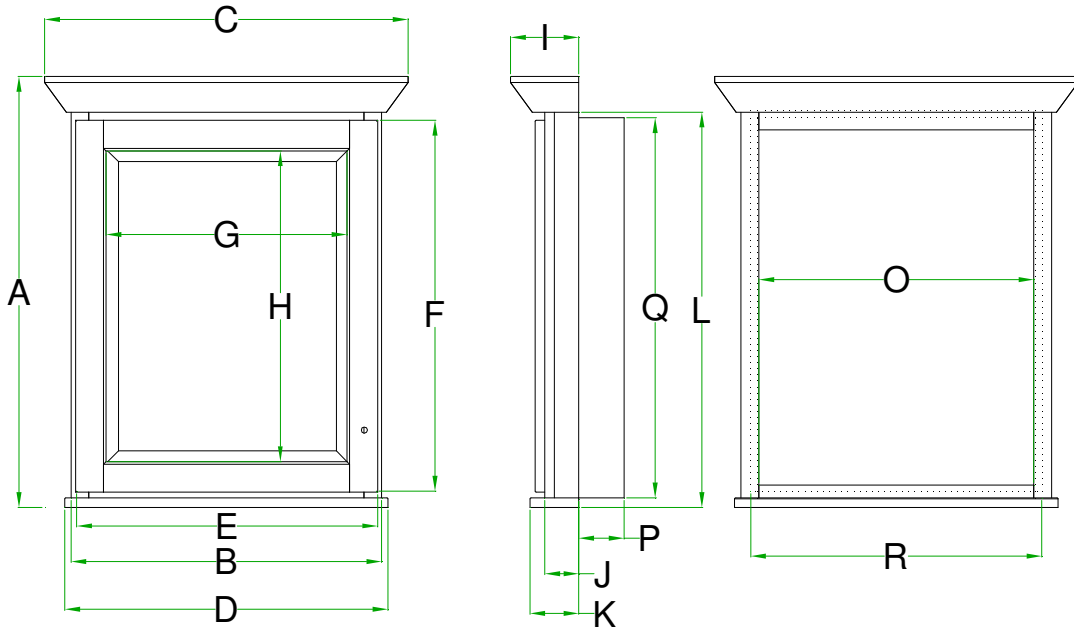

Semi-Recessed Mirrored Cabinet Specifications

Overlay Collections

Ashford, Gentry, Lambiere and Valencia

One Door Cabinets

	Cabinet		Crown		Sill		Door		Mirror		Crown	Cab	Sill	Cab	Electric		Recessed		
	Height A	Width B	Width C	Width D	Width E	Height F	Height H	Width G	Depth I	Depth J	Depth K	Height L	Width M	Height N	Depth P	Height Q	Width R		
BM24RSL	32 3/4	24	27 7/8	25	23 1/4	28 3/4	24	18 5/8	4 1/2	2 5/8	3 1/2	30 5/8	NA	NA	3 3/8	28 3/8	22 1/4		
BM24RSR	32 3/4	24	27 7/8	25	23 1/4	28 3/4	24	18 5/8	4 1/2	2 5/8	3 1/2	30 5/8	NA	NA	3 3/8	28 3/8	22 1/4		

Two Door Cabinets

	Cabinet		Crown		Sill		Door		Mirror		Crown	Cab	Sill	Cab	Electric		Recessed		
	Height A	Width B	Width C	Width D	Width E	Height F	Height H	Width G	Depth I	Depth J	Depth K	Height L	Width M	Height N	Depth P	Height Q	Width R		
BM30RS-	32 3/4	30	33 7/8	31	14 1/2	28 3/4	24 3/4	12 1/2	4 1/2	2 5/8	3 1/2	30 5/8	NA	NA	3 3/8	28 3/8	28 3/8		

Semi-Recessed Mirrored Cabinet Specifications

Overlay Collections

Ashford, Gentry, Lambiere and Valencia

	Cabinet		Crown	Sill	Door		Mirror		Crown	Cab	Sill	Cab	Electric		Storage	Center Mirror	
	Height A	Width B	Width C	Width D	Width E	Height F	Height G	Width H	Depth I	Depth J	Depth K	Height L	Width M	Height N	Width O	Width P	Height Q
BM36RS-	32 3/4	36	39 7/8	37	10 1/2	28 3/4	24 3/4	6 1/2	4 1/2	2 5/8	3 1/2	30 5/8	NA	NA	8 1/2	15 3/4	29 3/8
BM42RS-	32 3/4	42	45 7/8	43	13 1/8	28 3/4	24 3/4	9 1/8	4 1/2	2 5/8	3 1/2	30 5/8	NA	NA	11 5/8	15 3/4	29 3/8
BM48RS-	32 3/4	48	51 7/8	49	13 1/8	28 3/4	24 3/4	9 1/8	4 1/2	2 5/8	3 1/2	30 5/8	NA	NA	11 5/8	21 5/8	29 3/8
	Recessed																
	Depth R	Height S	Width T														
BM36RS-	3 3/8	28 3/8	9 7/8														
BM42RS-	3 3/8	28 3/8	13 5/8														
BM48RS-	3 3/8	28 3/8	16														