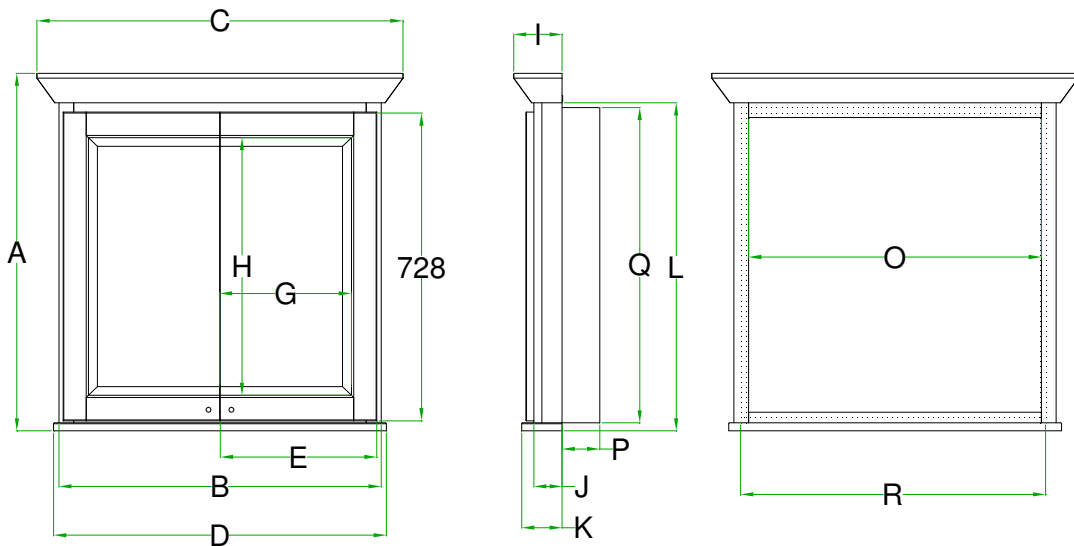

Semi-Recessed Mirrored Cabinet Specifications

Overlay Collections

Ashford, Gentry, Lambiere and Valencia

One Door Cabinets

	Cabinet		Crown		Sill		Door		Mirror		Crown	Cab	Sill	Cab	Electric		Recessed		
	Height A	Width B	Width C	Width D	Width E	Height F	Height H	Width G	Depth I	Depth J	Depth K	Height L	Width M	Height N	Depth P	Height Q	Width R		
BM24RSL	32 3/4	24	27 7/8	25	23 1/4	28 3/4	24	18 5/8	4 1/2	2 5/8	3 1/2	30 5/8	NA	NA	3 3/8	28 3/8	22 1/4		
BM24RSR	32 3/4	24	27 7/8	25	23 1/4	28 3/4	24	18 5/8	4 1/2	2 5/8	3 1/2	30 5/8	NA	NA	3 3/8	28 3/8	22 1/4		

Two Door Cabinets

	Cabinet		Crown		Sill		Door		Mirror		Crown	Cab	Sill	Cab	Electric		Recessed		
	Height A	Width B	Width C	Width D	Width E	Height F	Height H	Width G	Depth I	Depth J	Depth K	Height L	Width M	Height N	Depth P	Height Q	Width R		
BM30RS-	32 3/4	30	33 7/8	31	14 1/2	28 3/4	24 3/4	12 1/2	4 1/2	2 5/8	3 1/2	30 5/8	NA	NA	3 3/8	28 3/8	28 3/8		

Semi-Recessed Mirrored Cabinet Specifications

Overlay Collections

Ashford, Gentry, Lambiere and Valencia

	Cabinet		Crown	Sill	Door		Mirror		Crown	Cab	Sill	Cab	Electric		Storage	Center Mirror	
	Height A	Width B	Width C	Width D	Width E	Height F	Height G	Width H	Depth I	Depth J	Depth K	Height L	Width M	Height N	Width O	Width P	Height Q
BM36RS-	32 3/4	36	39 7/8	37	10 1/2	28 3/4	24 3/4	6 1/2	4 1/2	2 5/8	3 1/2	30 5/8	NA	NA	8 1/2	15 3/4	29 3/8
BM42RS-	32 3/4	42	45 7/8	43	13 1/8	28 3/4	24 3/4	9 1/8	4 1/2	2 5/8	3 1/2	30 5/8	NA	NA	11 5/8	15 3/4	29 3/8
BM48RS-	32 3/4	48	51 7/8	49	13 1/8	28 3/4	24 3/4	9 1/8	4 1/2	2 5/8	3 1/2	30 5/8	NA	NA	11 5/8	21 5/8	29 3/8
	Recessed																
	Depth R	Height S	Width T														
BM36RS-	3 3/8	28 3/8	9 7/8														
BM42RS-	3 3/8	28 3/8	13 5/8														
BM48RS-	3 3/8	28 3/8	16														