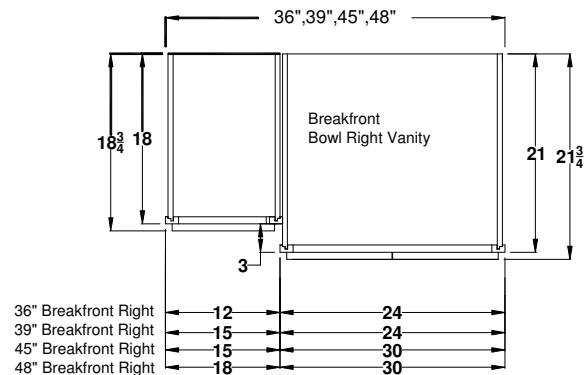

Breakfront Vanities 66"-72" and Bowl Left/Right Specifications-Overlay Collections

Ashford, Gentry, Lambiere and Valencia

Face frames stiles are 1 1/2" and rails are 1 3/8" except where noted. Cabinet height is 33 1/2". All Dimensions are shown in inches rounded up or down to the nearest 1/8".