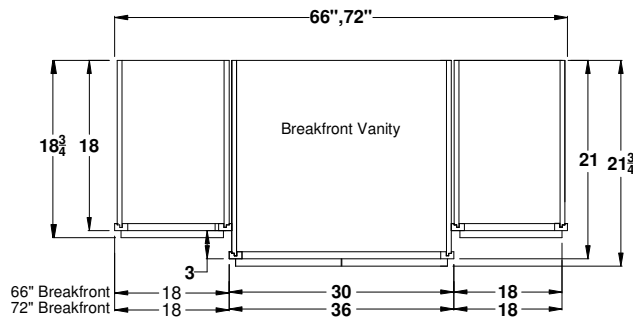

Breakfront Vanities 66"-72" and Bowl Left/Right Specifications-Overlay Collections

Ashford, Gentry, Lambiere and Valencia

Face frames stiles are 1 1/2" and rails are 1 3/8" except where noted. Cabinet height is 33 1/2". All Dimensions are shown in inches rounded up or down to the nearest 1/8".