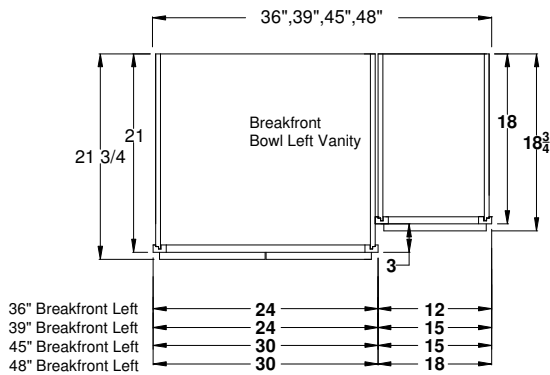

Breakfront Vanities 66"-72" and Bowl Left/Right Specifications-Overlay Collections

Ashford, Gentry, Lambiere and Valencia

Face frames stiles are 1 1/2" and rails are 1 3/8" except where noted. Cabinet height is 33 1/2". All Dimensions are shown in inches rounded up or down to the nearest 1/8".