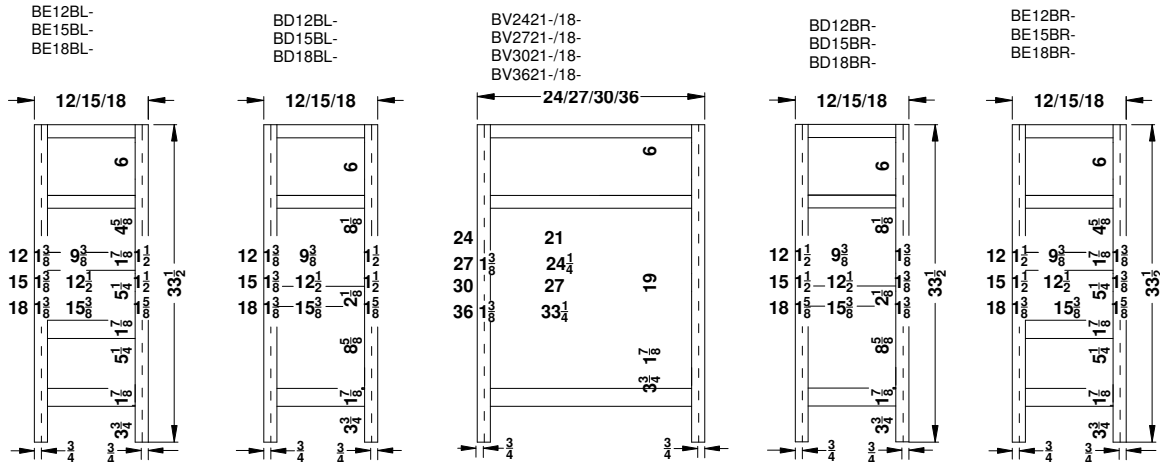

Breakfront Vanities 66"-72" and Bowl Left/Right Specifications-Overlay Collections

Ashford, Gentry, Lambiere and Valencia

Face frames stiles are 1 1/2" and rails are 1 3/8" except where noted. Cabinet height is 33 1/2". All Dimensions are shown in inches rounded up or down to the nearest 1/8".