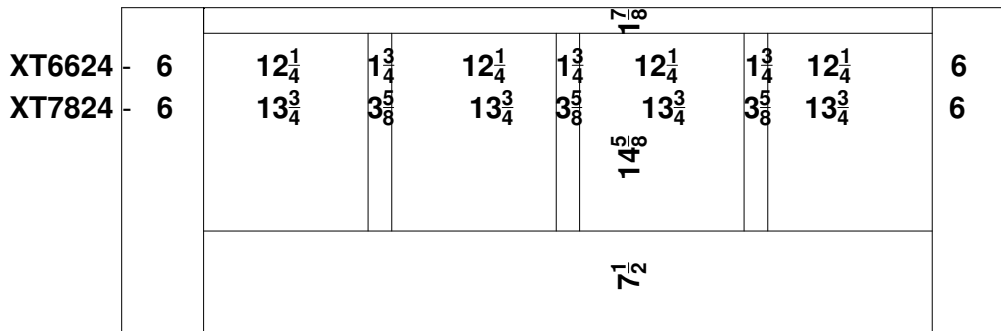

Tub Enclosure Panel Specifications Overlay & Molding Overlay Collections

Panel height is 24. All Dimensions are shown in inches rounded up or down to the nearest 1/8".

XT2424- can be trimmed to 15 7/8" wide and 18" high; **XT3024-** can be trimmed to 21 7/8" wide and 18" high; **XT3624-** can be trimmed to 27 1/2" wide and 18" high; **XT4224-** can be trimmed to 31" wide and 18" high; **XT5424-** can be trimmed to 43 7/8" wide and 18" high; **XT6624-** can be trimmed to 55 7/8" wide and 18" high; **XT7824-** can be trimmed to 67 7/8" wide and 18" high; and **XT8424-** can be trimmed to 67 7/8" wide and 18" high.