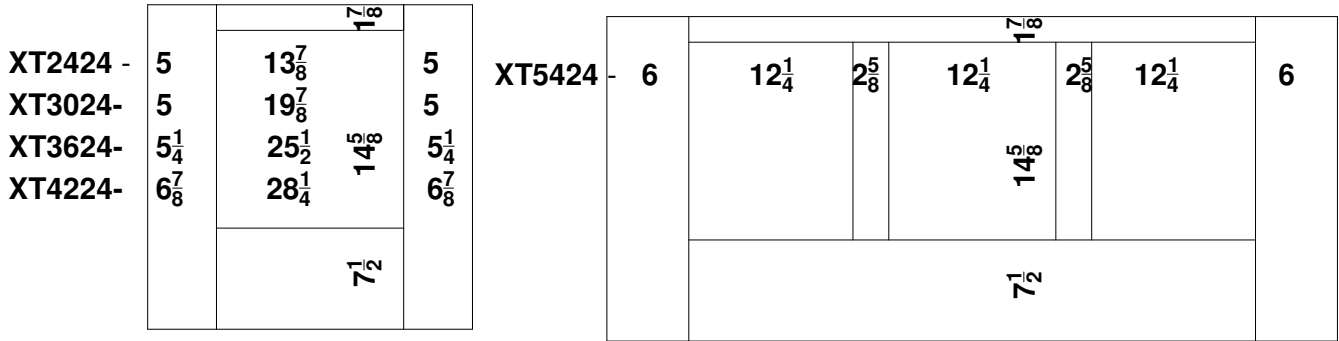

Tub Enclosure Panel Specifications Overlay & Molding Overlay Collections

Panel height is 24. All Dimensions are shown in inches rounded up or down to the nearest 1/8".

XT2424- can be trimmed to 15 7/8" wide and 18" high; **XT3024-** can be trimmed to 21 7/8" wide and 18" high; **XT3624-** can be trimmed to 27 1/2" wide and 18" high; **XT4224-** can be trimmed to 31" wide and 18" high; **XT5424-** can be trimmed to 43 7/8" wide and 18" high; **XT6624-** can be trimmed to 55 7/8" wide and 18" high; **XT7824-** can be trimmed to 67 7/8" wide and 18" high; and **XT8424-** can be trimmed to 67 7/8" wide and 18" high.