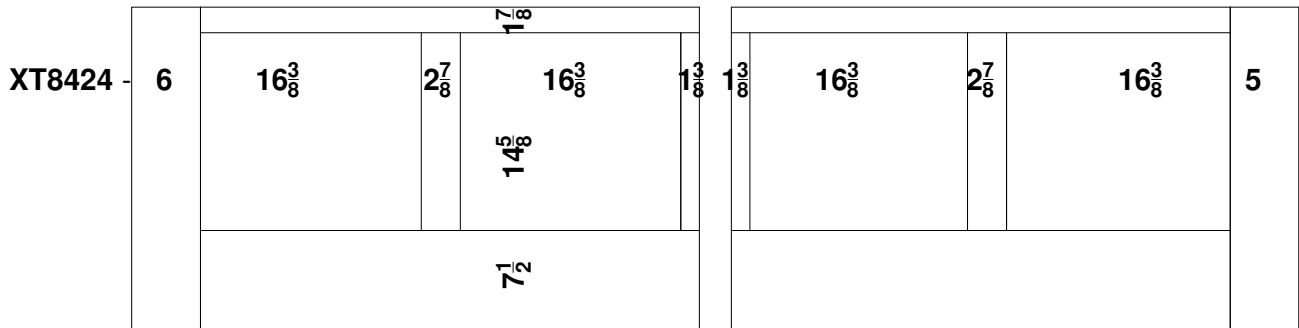

Tub Enclosure Panel Specifications Overlay & Molding Overlay Collections

Panel height is 24. All Dimensions are shown in inches rounded up or down to the nearest 1/8".

XT2424- can be trimmed to 15 7/8" wide and 18" high; **XT3024-** can be trimmed to 21 7/8" wide and 18" high; **XT3624-** can be trimmed to 27 1/2" wide and 18" high; **XT4224-** can be trimmed to 31" wide and 18" high; **XT5424-** can be trimmed to 43 7/8" wide and 18" high; **XT6624-** can be trimmed to 55 7/8" wide and 18" high; **XT7824-** can be trimmed to 67 7/8" wide and 18" high; and **XT8424-** can be trimmed to 67 7/8" wide and 18" high.