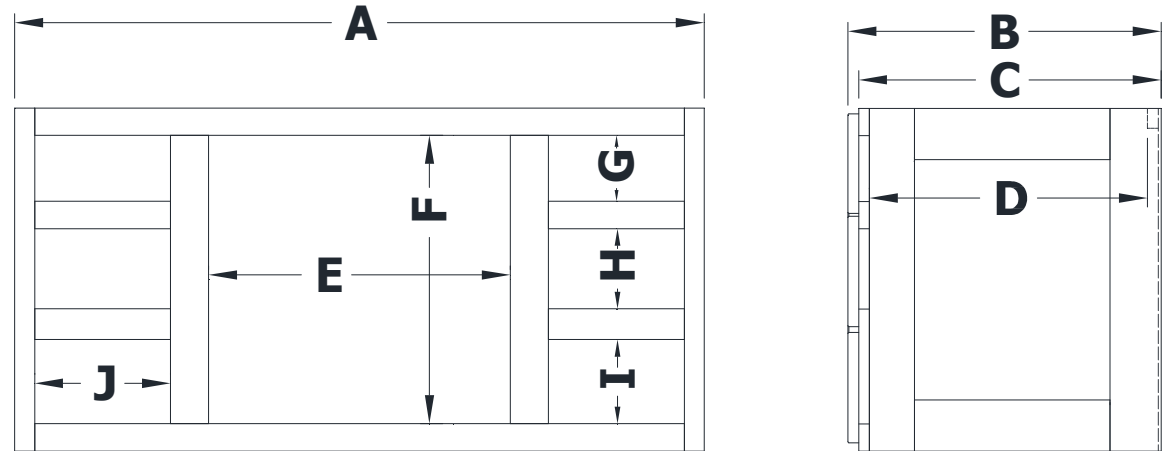

HAIRPIN VANITY SPECIFICATIONS

Premier Overlay Collections
Gentry, Lambiere, Yorkshire and Zephyr

Cabinet height is 34 3/8", cabinet height without legs is 23 3/4". All dimensions are shown in inches rounded up or down to the nearest 1/8".
Available in 18" deep, depth does not include doors and drawer fronts which add 3/4".

Model	A	B	C	D	E	F	G	H	I	J
PF4821E	48"	21 3/4"	21"	19 1/4"	20 1/8"	20"	4 5/8"	5 5/8"	5 3/4"	9 3/8"
PF5421E	54"	21 3/4"	21"	19 1/4"	23 7/8"	20"	4 5/8"	5 5/8"	5 3/4"	9 3/8"
PF6021E	60"	21 3/4"	21"	19 1/4"	24 1/8"	20"	4 5/8"	5 5/8"	5 3/4"	12 3/8"