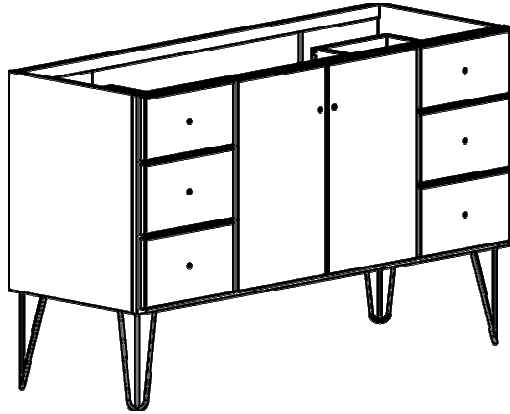

HAIRPIN VANITY SPECIFICATIONS

Premier Overlay Collections
Gentry, Lambiere, Yorkshire and Zephyr

Cabinet height is 34 3/8", cabinet height without legs is 23 3/4". All dimensions are shown in inches rounded up or down to the nearest 1/8".
Available in 18" deep, depth does not include doors and drawer fronts which add 3/4".