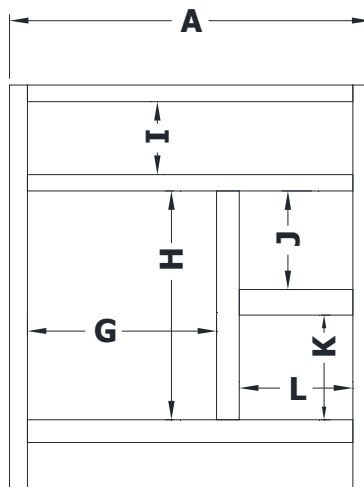

# VANITY SPECIFICATIONS

## Premier Overlay Collections

Ashford, Gentry, Lambiere, Valencia, Yorkshire and Zephyr

3D drawing shows hinged left. For hinged right, replace the "L" in position 7 of the model number with a "R".

Cabinet height is 33 1/2". All dimensions are shown in inches rounded up or down to the nearest 1/8".

Available in 16" and 18" deep, depth does not include doors and drawer fronts which add 3/4".

Model	A	B	C	D	E	F	G	H	I	J	K	L
BD2421R	24"	21 3/4"	21"	19 1/4"	5 3/4"	17 1/2"	9 3/4"	19"	6 1/8"	8 1/4"	8 3/4"	9 3/8"
BD2721R	27"	21 3/4"	21"	19 1/4"	5 3/4"	17 1/2"	12 3/4"	19"	6 1/8"	8 1/4"	8 3/4"	9 3/8"
BD3021R	30"	21 3/4"	21"	19 1/4"	5 3/4"	17 1/2"	15 3/4"	19"	6 1/8"	8 1/4"	8 3/4"	9 3/8"
BD3321R	33"	21 3/4"	21"	19 1/4"	5 3/4"	17 1/2"	15 3/8"	19"	6 1/8"	8 1/4"	8 3/4"	9 3/8"
BD3621M	36"	21 3/4"	21"	19 1/4"	5 3/4"	17 1/2"	19 3/8"	19"	6 1/8"	8 1/4"	8 3/4"	11"