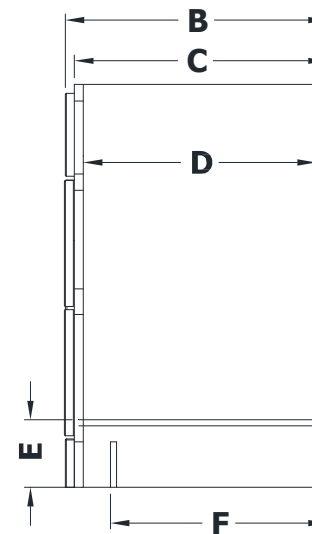

# VANITY SPECIFICATIONS

## Premier Overlay Collections

Ashford, Gentry, Lambiere, Valencia, Yorkshire and Zephyr

3D drawing shows hinged left. For hinged right, replace the "L" in position 7 of the model number with a "R".

Cabinet height is 33 1/2". All dimensions are shown in inches rounded up or down to the nearest 1/8".

Available in 16" and 18" deep, depth does not include doors and drawer fronts which add 3/4".

Model	A	B	C	D	E	F	G	H	I	J	K	L
BD2421R	24"	21 3/4"	21"	19 1/4"	5 3/4"	17 1/2"	9 3/4"	19"	6 1/8"	8 1/4"	8 3/4"	9 3/8"
BD2721R	27"	21 3/4"	21"	19 1/4"	5 3/4"	17 1/2"	12 3/4"	19"	6 1/8"	8 1/4"	8 3/4"	9 3/8"
BD3021R	30"	21 3/4"	21"	19 1/4"	5 3/4"	17 1/2"	15 3/4"	19"	6 1/8"	8 1/4"	8 3/4"	9 3/8"
BD3321R	33"	21 3/4"	21"	19 1/4"	5 3/4"	17 1/2"	15 3/8"	19"	6 1/8"	8 1/4"	8 3/4"	9 3/8"
BD3621M	36"	21 3/4"	21"	19 1/4"	5 3/4"	17 1/2"	19 3/8"	19"	6 1/8"	8 1/4"	8 3/4"	11"